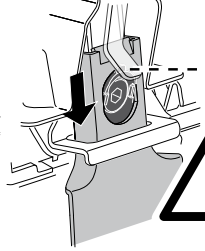

5

VOLVO 850, 4-dr Sedan, 92-96 / *93-97

VOLVO S70, 4-dr Sedan, 97-00 / *98-00

VOLVO 850, 5-dr Estate, 93-96

VOLVO 850, 5-dr Wagon, *94-97

VOLVO V70, 5-dr Estate, 97-99

VOLVO V70, 5-dr Wagon, *98-00

A

B

C