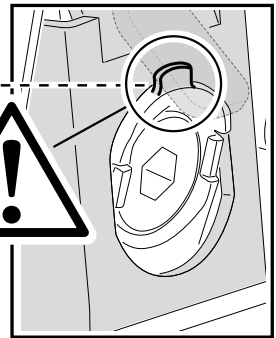

5

VOLVO 850, 4-dr Sedan, 92-96 / *93-97

VOLVO S70, 4-dr Sedan, 97-00 / *98-00

VOLVO 850, 5-dr Estate, 93-96

VOLVO 850, 5-dr Wagon, *94-97

VOLVO V70, 5-dr Estate, 97-99

VOLVO V70, 5-dr Wagon, *98-00

A

B

C