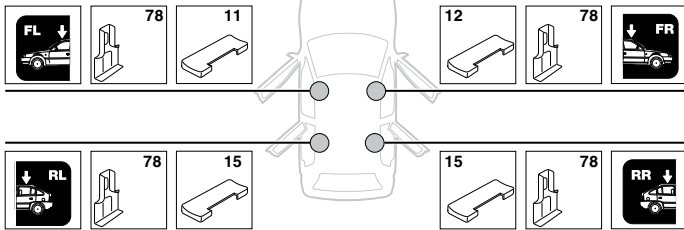

VOLVO 850, 5-dr Estate, 93-96

VOLVO 850, 5-dr Wagon, *94-97

VOLVO V70, 5-dr Estate, 97-99

VOLVO V70, 5-dr Wagon, *98-00