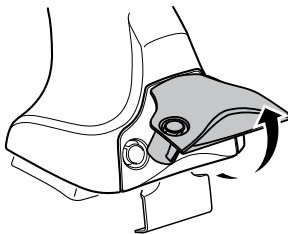

5

VOLVO 850, 4-dr Sedan, 92-96 / *93-97

VOLVO S70, 4-dr Sedan, 97-00 / *98-00

VOLVO 850, 5-dr Estate, 93-96

VOLVO 850, 5-dr Wagon, *94-97

VOLVO V70, 5-dr Estate, 97-99

VOLVO V70, 5-dr Wagon, *98-00

A

B

C