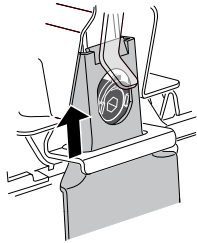

5

VOLVO 850, 4-dr Sedan, 92-96 / *93-97

VOLVO S70, 4-dr Sedan, 97-00 / *98-00

VOLVO 850, 5-dr Estate, 93-96

VOLVO 850, 5-dr Wagon, *94-97

VOLVO V70, 5-dr Estate, 97-99

VOLVO V70, 5-dr Wagon, *98-00

A

B

C