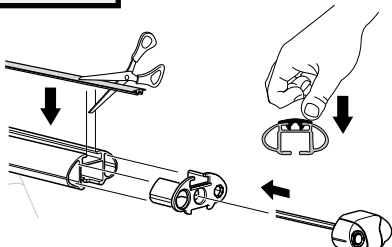

1

2

754 Rapid System
480R Rapid Traverse
(North America)

x4

x4

x4

480 Traverse
(North America)

x4