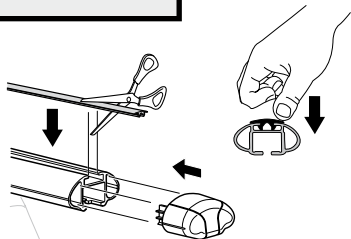

x4

480 Traverse
(North America)