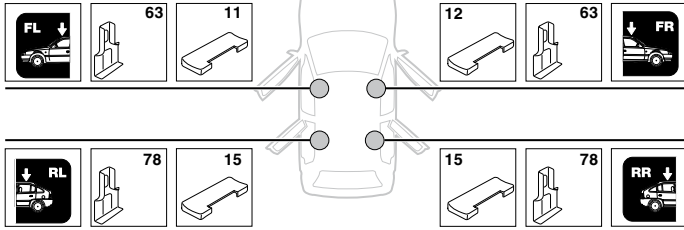

5

VOLVO 850, 4-dr Sedan, 92-96 / *93-97

VOLVO S70, 4-dr Sedan, 97-00 / *98-00