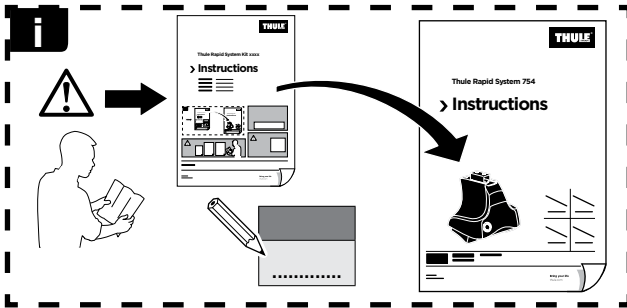

Thule Rapid System Kit 1586

> Instructions

PEUGEOT 206, 3-dr Hatchback, 98-08

PEUGEOT 206, 5-dr Hatchback, 98-08

PEUGEOT 206+, 3-dr Hatchback, 09-

PEUGEOT 206+, 5-dr Hatchback, 09-

ISO 11154-E

141586

C.20120627
519-1586-01

Bring your life

thule.com