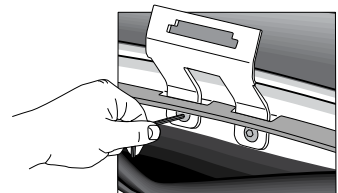

**x2****x4****x1****6 Nm**

PEUGEOT 206, 5-dr Hatchback, 98-08
PEUGEOT 206+, 5-dr Hatchback, 09-

**x4****x8****x1****6 Nm**

4

| | W (mm) | Z (mm) | W (inch) | Z (inch) |
|--|--------|------------|----------|---------------|
| PEUGEOT 206 , 3-dr Hatchback, 98-08 | i* | 700 | i* | 27 1/2 |
| PEUGEOT 206+ , 3-dr Hatchback, 09- | i* | 700 | i* | 27 1/2 |