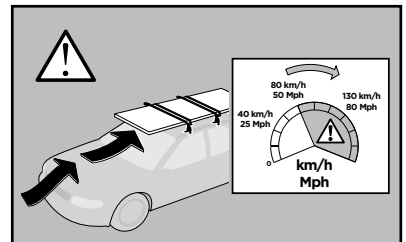

Thule Rapid System Kit 1586

> Instructions

PEUGEOT 206, 3-dr Hatchback, 98-08

PEUGEOT 206, 5-dr Hatchback, 98-08

PEUGEOT 206+, 3-dr Hatchback, 09-

PEUGEOT 206+, 5-dr Hatchback, 09-

ISO 11154-E

141586

C.20120627
519-1586-01

Bring your life

thule.com