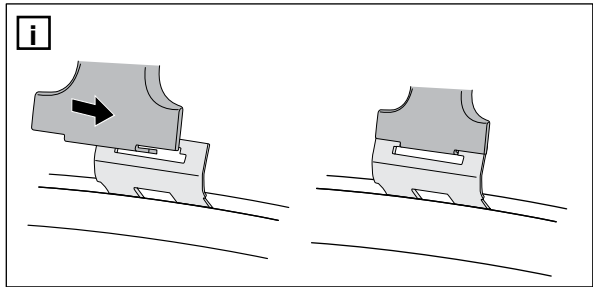

4

	W (mm)	Z (mm)	W (inch)	Z (inch)
PEUGEOT 206, 3-dr Hatchback, 98-08	i*	700	i*	27 1/2
PEUGEOT 206+, 3-dr Hatchback, 09-	i*	700	i*	27 1/2

i* = information