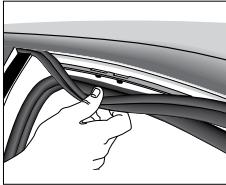

**x2****x4****x1****6 Nm**

PEUGEOT 206, 5-dr Hatchback, 98-08
PEUGEOT 206+, 5-dr Hatchback, 09-

**x4****x8****x1****6 Nm**

4

| | W (mm) | Z (mm) | W (inch) | Z (inch) |
|--|--------|------------|----------|---------------|
| PEUGEOT 206 , 3-dr Hatchback, 98-08 | i* | 700 | i* | 27 1/2 |
| PEUGEOT 206+ , 3-dr Hatchback, 09- | i* | 700 | i* | 27 1/2 |