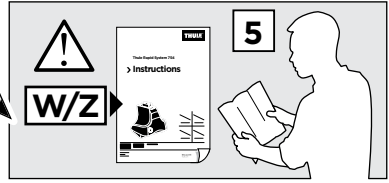

**x2****x4****x1****6 Nm**

PEUGEOT 206, 5-dr Hatchback, 98-08
PEUGEOT 206+, 5-dr Hatchback, 09-

**x4****x8****x1****6 Nm**

4

| | W (mm) | Z (mm) | W (inch) | Z (inch) |
|--|--------|------------|----------|---------------|
| PEUGEOT 206 , 3-dr Hatchback, 98-08 | i* | 700 | i* | 27 1/2 |
| PEUGEOT 206+ , 3-dr Hatchback, 09- | i* | 700 | i* | 27 1/2 |