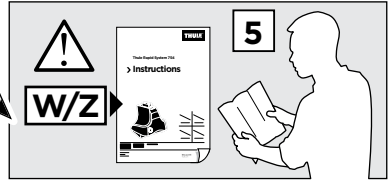

**x2****x4****x1****6 Nm**

PEUGEOT 206, 5-dr Hatchback, 98-08
PEUGEOT 206+, 5-dr Hatchback, 09-

**x4****x8****x1****6 Nm**

4

| | W (mm) | Z (mm) | W (inch) | Z (inch) |
|--|--------|------------|----------|---------------|
| PEUGEOT 206 , 3-dr Hatchback, 98-08 | i* | 700 | i* | 27 1/2 |
| PEUGEOT 206+ , 3-dr Hatchback, 09- | i* | 700 | i* | 27 1/2 |

i* = information

4

| | W (mm) | Z (mm) | W (inch) | Z (inch) |
|--|--------|--------|----------|----------|
| PEUGEOT 206 , 5-dr Hatchback, 98-08 | i* | i* | i* | i* |
| PEUGEOT 206+ , 5-dr Hatchback, 09- | i* | i* | i* | i* |