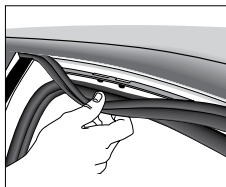

**x2****x4****x1****6 Nm**

PEUGEOT 206, 5-dr Hatchback, 98-08
PEUGEOT 206+, 5-dr Hatchback, 09-

**x4****x8****x1****6 Nm**

4

| | W (mm) | Z (mm) | W (inch) | Z (inch) |
|--|--------|------------|----------|---------------|
| PEUGEOT 206 , 3-dr Hatchback, 98-08 | i* | 700 | i* | 27 1/2 |
| PEUGEOT 206+ , 3-dr Hatchback, 09- | i* | 700 | i* | 27 1/2 |