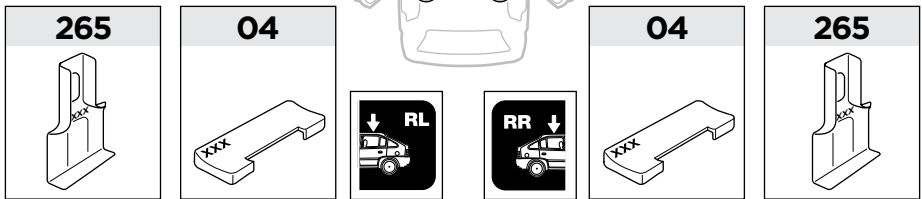

PEUGEOT 206, 3-dr Hatchback, 98-08

PEUGEOT 206+, 3-dr Hatchback, 09-