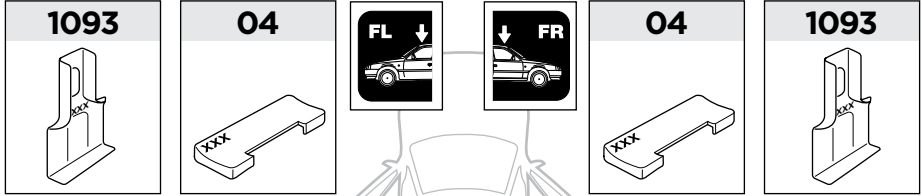

PEUGEOT 206, 3-dr Hatchback, 98-08

PEUGEOT 206+, 3-dr Hatchback, 09-