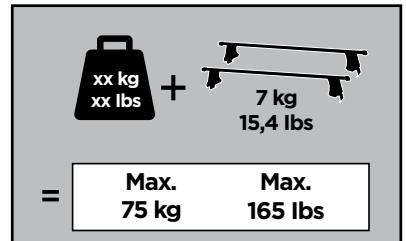

Thule Rapid System Kit 1586

> Instructions

PEUGEOT 206, 3-dr Hatchback, 98-08

PEUGEOT 206, 5-dr Hatchback, 98-08

PEUGEOT 206+, 3-dr Hatchback, 09-

PEUGEOT 206+, 5-dr Hatchback, 09-

ISO 11154-E

141586

C.20120627
519-1586-01

Bring your life

thule.com