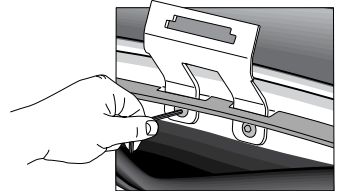

**x2****x4****x1****6 Nm**

PEUGEOT 206, 5-dr Hatchback, 98-08
PEUGEOT 206+, 5-dr Hatchback, 09-

**x4****x8****x1****6 Nm**

4

| | W (mm) | Z (mm) | W (inch) | Z (inch) |
|--|--------|------------|----------|---------------|
| PEUGEOT 206 , 3-dr Hatchback, 98-08 | i* | 700 | i* | 27 1/2 |
| PEUGEOT 206+ , 3-dr Hatchback, 09- | i* | 700 | i* | 27 1/2 |