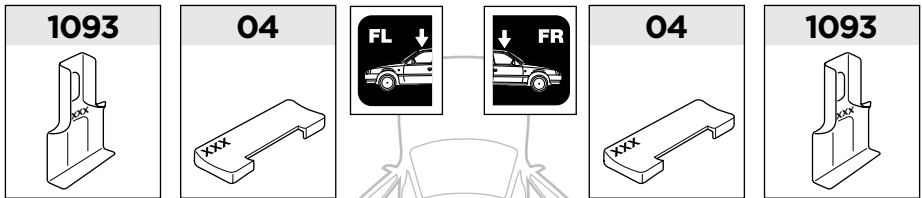

| | Y (scale) | Y (mm) | Y (inch) |
|--|-----------|--------|--------------------------------|
| PEUGEOT 206 , 3-dr Hatchback, 98-08 | 26 | 911 | 35 ⁷ / ₈ |
| PEUGEOT 206 , 5-dr Hatchback, 98-08 | 24,5 | 896 | 35 ¹ / ₄ |
| PEUGEOT 206+ , 3-dr Hatchback, 09- | 26 | 911 | 35 ⁷ / ₈ |
| PEUGEOT 206+ , 5-dr Hatchback, 09- | 24,5 | 896 | 35 ¹ / ₄ |

2

PEUGEOT 206, 3-dr Hatchback, 98-08

PEUGEOT 206+, 3-dr Hatchback, 09-

PEUGEOT 206, 5-dr Hatchback, 98-08

PEUGEOT 206+, 5-dr Hatchback, 09-

3

PEUGEOT 206, 3-dr Hatchback, 98-08
PEUGEOT 206+, 3-dr Hatchback, 09-

**x2****x4****x1****6 Nm**

PEUGEOT 206, 5-dr Hatchback, 98-08
PEUGEOT 206+, 5-dr Hatchback, 09-

**x4****x8****x1****6 Nm**

4

| | W (mm) | Z (mm) | W (inch) | Z (inch) |
|--|--------|------------|----------|---------------|
| PEUGEOT 206 , 3-dr Hatchback, 98-08 | i* | 700 | i* | 27 1/2 |
| PEUGEOT 206+ , 3-dr Hatchback, 09- | i* | 700 | i* | 27 1/2 |

i* = information

4

| | W (mm) | Z (mm) | W (inch) | Z (inch) |
|--|--------|--------|----------|----------|
| PEUGEOT 206 , 5-dr Hatchback, 98-08 | i* | i* | i* | i* |
| PEUGEOT 206+ , 5-dr Hatchback, 09- | i* | i* | i* | i* |