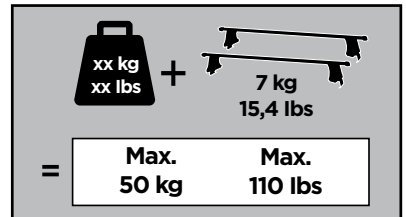

# > Instructions

**TOYOTA Prius, 5-dr Hatchback w/ Solar Panel, \*10-**  
**TOYOTA Prius, 5-dr Hatchback, 09- / \*10-**

\*North America

ISO 11154-E

269 x1

271 x2

272 x1

1052 x2