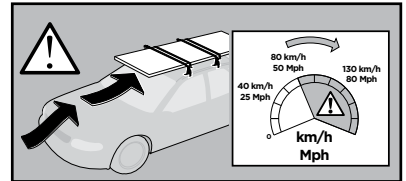

# > Instructions

**TOYOTA Prius, 5-dr Hatchback w/ Solar Panel, \*10-**  
**TOYOTA Prius, 5-dr Hatchback, 09- / \*10-**

\*North America

ISO 11154-E

269 x1

271 x2

272 x1

1052 x2