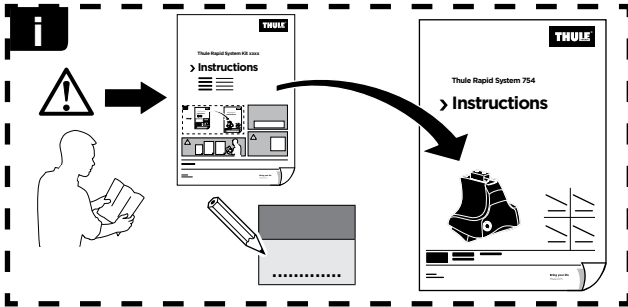

# > Instructions

**TOYOTA Prius, 5-dr Hatchback w/ Solar Panel, \*10-**  
**TOYOTA Prius, 5-dr Hatchback, 09- / \*10-**

\*North America

ISO 11154-E

269 x1

271 x2

272 x1

1052 x2