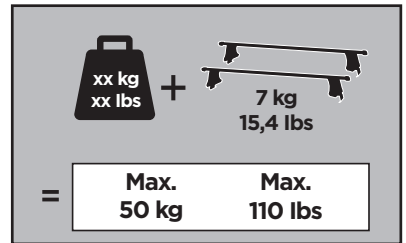

Thule Rapid System Kit 1526

> Instructions

BMW X6, 5-dr SUV, 08-14 / *09-15

*North America

ISO 11154-E

120 x1

121 x1

127 x2

1033 x1

1034 x1

1075 x2

x1

x1

1

	X (scale)	X (mm)	X (inch)
BMW X6 , 5-dr SUV, 08-14 / *09-15	44	1091	43

	Y (scale)	Y (mm)	Y (inch)
BMW X6 , 5-dr SUV, 08-14 / *09-15	45,5	1106	43 1/2

2

BMW X6, 5-dr SUV, 08-14 / *09-15

3

	W (mm)	Z (mm)	W (inch)	Z (inch)
BMW X6, 5-dr SUV, 08-14 / *09-15	230	650	9	25 ⁵/₈