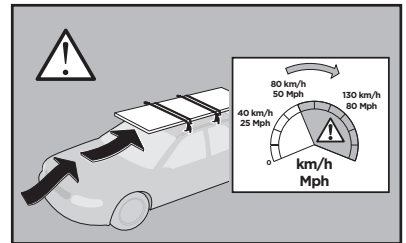

Thule Rapid System Kit 1526

> Instructions

BMW X6, 5-dr SUV, 08-14 / *09-15

*North America

ISO 11154-E