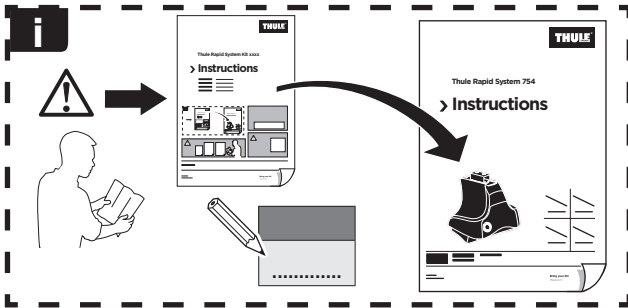

Thule Rapid System Kit 1526

> Instructions

BMW X6, 5-dr SUV, 08-14 / *09-15

*North America

ISO 11154-E