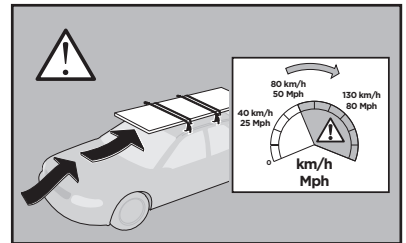

Thule Rapid System Kit 1524

> Instructions

KIA Soul, 5-dr Hatchback, 08-13 / *10-

*North America

ISO 11154-E

141524

C.20140808
519-1524-03

Bring your life

thule.com