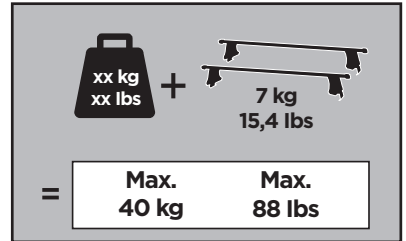

Thule Rapid System Kit 1524

> Instructions

KIA Soul, 5-dr Hatchback, 08-13 / *10-

*North America

ISO 11154-E

141524

C.20140808
519-1524-03

Bring your life

thule.com