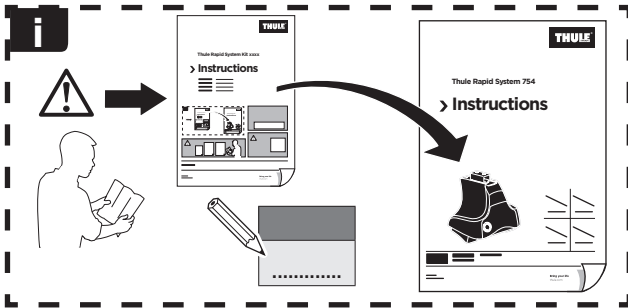

Thule Rapid System Kit 1524

> Instructions

KIA Soul, 5-dr Hatchback, 08-13 / *10-

*North America

ISO 11154-E

141524

C.20140808
519-1524-03

Bring your life

thule.com

290 x4

1030 x2

1031 x2

x1

x1

1

	X (scale)	X (mm)	X (inch)
KIA Soul, 5-dr Hatchback, 08-13 / *10-	38	1031	40 1/2