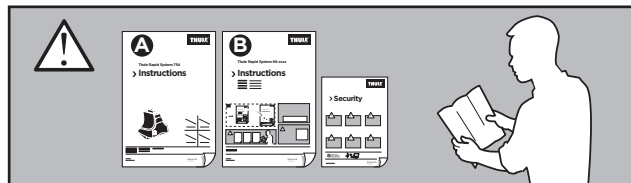

ISO 11154-E

141514

C.20150120
519-1514-04

Bring your life
thule.com