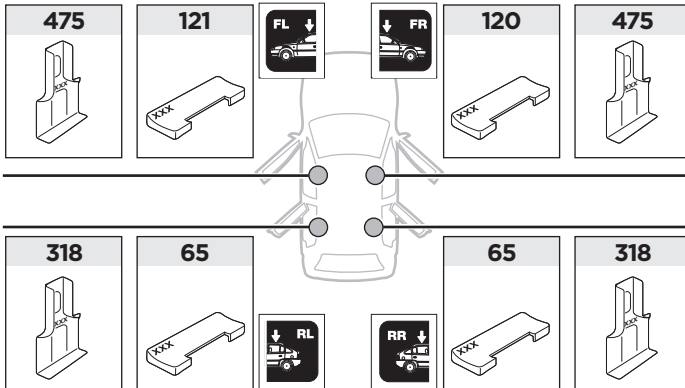

Bring your life
thule.com

x1

x1

1

	X (scale)	X (mm)	X (inch)
HYUNDAI i20, 3-dr Hatchback, 09-15	33	981	38 ⁵ / ₈
HYUNDAI i20, 5-dr Hatchback, 09-15	33	981	38 ⁵ / ₈

	Y (scale)	Y (mm)	Y (inch)
HYUNDAI i20, 3-dr Hatchback, 09-15	29	941	37
HYUNDAI i20, 5-dr Hatchback, 09-15	29	941	37

2

SRA

HYUNDAI i20, 3-dr Hatchback, 09-15

HYUNDAI i20, 5-dr Hatchback, 09-15

3

	W (mm)	Z (mm)	Y (mm)	W (inch)	Z (inch)	Y (inch)
HYUNDAI i20, 3-dr Hatchback, 09-15	190	670	330	7 1/2	26 3/8	13

	W (mm)	Z (mm)	W (inch)	Z (inch)
HYUNDAI i20, 5-dr Hatchback, 09-15	190	700	7 1/2	27 1/2