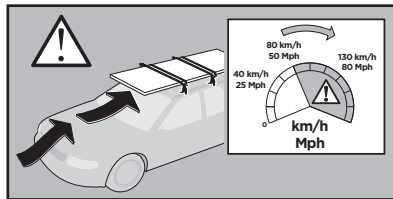

ISO 11154-E

141514

C.20150120
519-1514-04

Bring your life
thule.com