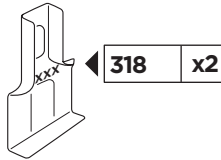

Thule Rapid System Kit 1514

> Instructions

HYUNDAI i20, 3-dr Hatchback, 09-15

HYUNDAI i20, 5-dr Hatchback, 09-15

3-dr =	Max. 50 kg	Max. 110 lbs
5-dr =	Max. 50 kg	Max. 110 lbs

ISO 11154-E

141514

C.20150120
519-1514-04

Bring your life
thule.com

x1

x1

1

	X (scale)	X (mm)	X (inch)
HYUNDAI i20, 3-dr Hatchback, 09-15	33	981	38 ⁵ / ₈
HYUNDAI i20, 5-dr Hatchback, 09-15	33	981	38 ⁵ / ₈

	Y (scale)	Y (mm)	Y (inch)
HYUNDAI i20, 3-dr Hatchback, 09-15	29	941	37
HYUNDAI i20, 5-dr Hatchback, 09-15	29	941	37

2

SRA

HYUNDAI i20, 3-dr Hatchback, 09-15

HYUNDAI i20, 5-dr Hatchback, 09-15

3

	W (mm)	Z (mm)	Y (mm)	W (inch)	Z (inch)	Y (inch)
HYUNDAI i20, 3-dr Hatchback, 09-15	190	670	330	7 1/2	26 3/8	13

	W (mm)	Z (mm)	W (inch)	Z (inch)
HYUNDAI i20, 5-dr Hatchback, 09-15	190	700	7 1/2	27 1/2