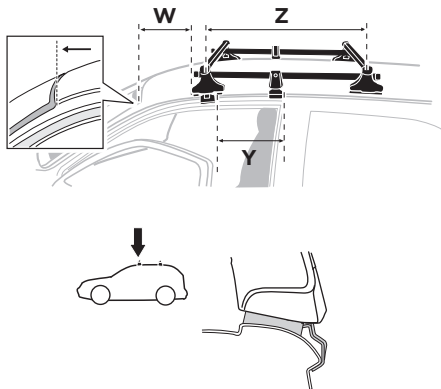

Bring your life
thule.com

x1

x1

1

	X (scale)	X (mm)	X (inch)
HYUNDAI i20, 3-dr Hatchback, 09-15	33	981	38 ⁵ / ₈
HYUNDAI i20, 5-dr Hatchback, 09-15	33	981	38 ⁵ / ₈

	Y (scale)	Y (mm)	Y (inch)
HYUNDAI i20, 3-dr Hatchback, 09-15	29	941	37
HYUNDAI i20, 5-dr Hatchback, 09-15	29	941	37

2

SRA

HYUNDAI i20, 3-dr Hatchback, 09-15

HYUNDAI i20, 5-dr Hatchback, 09-15

3

	W (mm)	Z (mm)	Y (mm)	W (inch)	Z (inch)	Y (inch)
HYUNDAI i20, 3-dr Hatchback, 09-15	190	670	330	7 1/2	26 3/8	13

	W (mm)	Z (mm)	W (inch)	Z (inch)
HYUNDAI i20, 5-dr Hatchback, 09-15	190	700	7 1/2	27 1/2