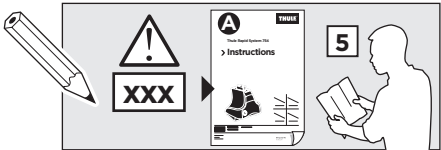

2

SRA

HYUNDAI i20, 3-dr Hatchback, 09-15

HYUNDAI i20, 5-dr Hatchback, 09-15

3

	W (mm)	Z (mm)	Y (mm)	W (inch)	Z (inch)	Y (inch)
HYUNDAI i20, 3-dr Hatchback, 09-15	190	670	330	7 1/2	26 3/8	13

	W (mm)	Z (mm)	W (inch)	Z (inch)
HYUNDAI i20, 5-dr Hatchback, 09-15	190	700	7 1/2	27 1/2