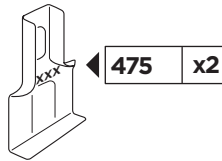

x1

x1

1

	X (scale)	X (mm)	X (inch)
HYUNDAI i20, 3-dr Hatchback, 09-	33	981	38 ⁵/₈
HYUNDAI i20, 5-dr Hatchback, 09-	33	981	38 ⁵/₈