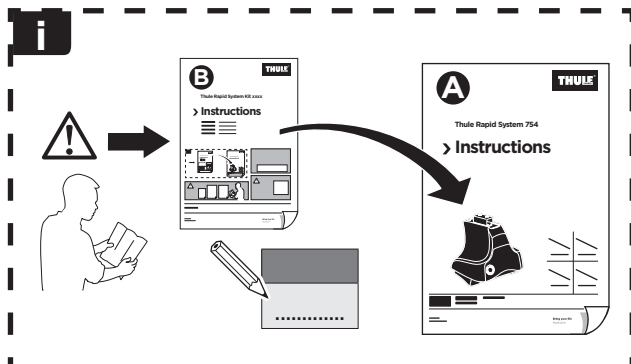

## > Instructions

HYUNDAI i20, 3-dr Hatchback, 09-

HYUNDAI i20, 5-dr Hatchback, 09-

	xx kg xx lbs	+		7 kg 15,4 lbs
				3 kg 6,6 lbs
3-dr =		Max.	Max.	
		50 kg	110 lbs	
5-dr =		Max.	Max.	
		50 kg	110 lbs	