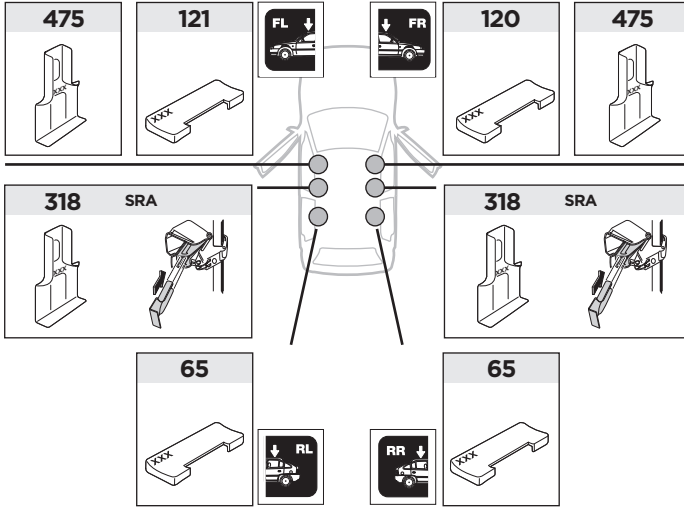

Bring your life
thule.com

x1

x1

1

	X (scale)	X (mm)	X (inch)
HYUNDAI i20, 3-dr Hatchback, 09-15	33	981	38 ⁵ / ₈
HYUNDAI i20, 5-dr Hatchback, 09-15	33	981	38 ⁵ / ₈

	Y (scale)	Y (mm)	Y (inch)
HYUNDAI i20, 3-dr Hatchback, 09-15	29	941	37
HYUNDAI i20, 5-dr Hatchback, 09-15	29	941	37

2

SRA

HYUNDAI i20, 3-dr Hatchback, 09-15

HYUNDAI i20, 5-dr Hatchback, 09-15

3

	W (mm)	Z (mm)	Y (mm)	W (inch)	Z (inch)	Y (inch)
HYUNDAI i20, 3-dr Hatchback, 09-15	190	670	330	7 1/2	26 3/8	13

	W (mm)	Z (mm)	W (inch)	Z (inch)
HYUNDAI i20, 5-dr Hatchback, 09-15	190	700	7 1/2	27 1/2