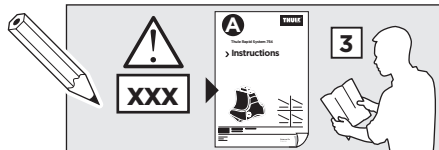

2

SRA

HYUNDAI i20, 3-dr Hatchback, 09-15

HYUNDAI i20, 5-dr Hatchback, 09-15

3

	W (mm)	Z (mm)	Y (mm)	W (inch)	Z (inch)	Y (inch)
HYUNDAI i20, 3-dr Hatchback, 09-15	190	670	330	7 1/2	26 3/8	13

	W (mm)	Z (mm)	W (inch)	Z (inch)
HYUNDAI i20, 5-dr Hatchback, 09-15	190	700	7 1/2	27 1/2