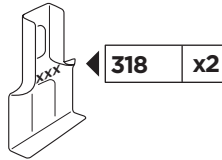

x1

x1

1

	X (scale)	X (mm)	X (inch)
HYUNDAI i20, 3-dr Hatchback, 09-	33	981	38 ⁵/₈
HYUNDAI i20, 5-dr Hatchback, 09-	33	981	38 ⁵/₈