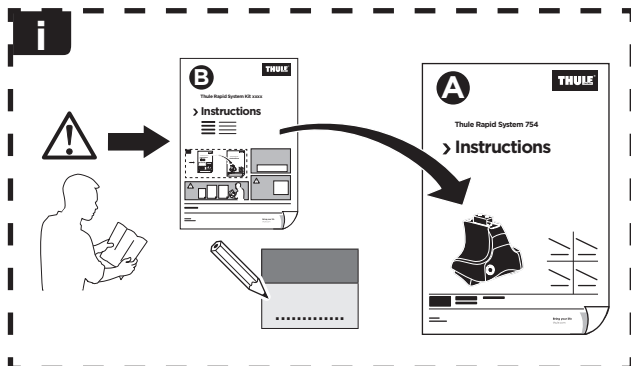

Thule Rapid System Kit 1514

> Instructions

HYUNDAI i20, 3-dr Hatchback, 09-15

HYUNDAI i20, 5-dr Hatchback, 09-15

3-dr =	Max. 50 kg	Max. 110 lbs
5-dr =	Max. 50 kg	Max. 110 lbs

ISO 11154-E

141514

C.20150120
519-1514-04

Bring your life
thule.com

x1

x1

1

	X (scale)	X (mm)	X (inch)
HYUNDAI i20, 3-dr Hatchback, 09-15	33	981	38 ⁵ / ₈
HYUNDAI i20, 5-dr Hatchback, 09-15	33	981	38 ⁵ / ₈

	Y (scale)	Y (mm)	Y (inch)
HYUNDAI i20, 3-dr Hatchback, 09-15	29	941	37
HYUNDAI i20, 5-dr Hatchback, 09-15	29	941	37