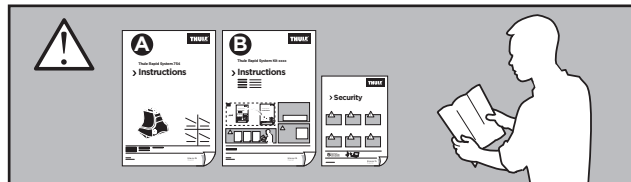

## > Instructions

HYUNDAI i20, 3-dr Hatchback, 09-

HYUNDAI i20, 5-dr Hatchback, 09-

	xx kg xx lbs	+		7 kg 15,4 lbs
				3 kg 6,6 lbs
3-dr =		Max.	Max.	
		50 kg	110 lbs	
5-dr =		Max.	Max.	
		50 kg	110 lbs	