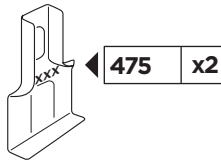

Thule Rapid System Kit 1514

> Instructions

HYUNDAI i20, 3-dr Hatchback, 09-15

HYUNDAI i20, 5-dr Hatchback, 09-15

3-dr =	Max. 50 kg	Max. 110 lbs
5-dr =	Max. 50 kg	Max. 110 lbs

ISO 11154-E

141514

C.20150120
519-1514-04

Bring your life
thule.com

x1

x1

1

	X (scale)	X (mm)	X (inch)
HYUNDAI i20, 3-dr Hatchback, 09-15	33	981	38 ⁵ / ₈
HYUNDAI i20, 5-dr Hatchback, 09-15	33	981	38 ⁵ / ₈

	Y (scale)	Y (mm)	Y (inch)
HYUNDAI i20, 3-dr Hatchback, 09-15	29	941	37
HYUNDAI i20, 5-dr Hatchback, 09-15	29	941	37

2

SRA

HYUNDAI i20, 3-dr Hatchback, 09-15

HYUNDAI i20, 5-dr Hatchback, 09-15

3

	W (mm)	Z (mm)	Y (mm)	W (inch)	Z (inch)	Y (inch)
HYUNDAI i20, 3-dr Hatchback, 09-15	190	670	330	7 1/2	26 3/8	13

	W (mm)	Z (mm)	W (inch)	Z (inch)
HYUNDAI i20, 5-dr Hatchback, 09-15	190	700	7 1/2	27 1/2