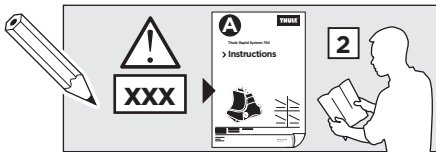

Bring your life
thule.com

x1

x1

1

	X (scale)	X (mm)	X (inch)
HYUNDAI i20, 3-dr Hatchback, 09-15	33	981	38 ⁵ / ₈
HYUNDAI i20, 5-dr Hatchback, 09-15	33	981	38 ⁵ / ₈

	Y (scale)	Y (mm)	Y (inch)
HYUNDAI i20, 3-dr Hatchback, 09-15	29	941	37
HYUNDAI i20, 5-dr Hatchback, 09-15	29	941	37