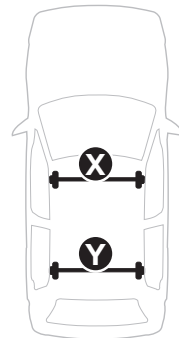

Bring your life
thule.com

x1

x1

1

	X (scale)	X (mm)	X (inch)
HYUNDAI i20, 3-dr Hatchback, 09-15	33	981	38 ⁵ / ₈
HYUNDAI i20, 5-dr Hatchback, 09-15	33	981	38 ⁵ / ₈

	Y (scale)	Y (mm)	Y (inch)
HYUNDAI i20, 3-dr Hatchback, 09-15	29	941	37
HYUNDAI i20, 5-dr Hatchback, 09-15	29	941	37

2

SRA

HYUNDAI i20, 3-dr Hatchback, 09-15

HYUNDAI i20, 5-dr Hatchback, 09-15

3

	W (mm)	Z (mm)	Y (mm)	W (inch)	Z (inch)	Y (inch)
HYUNDAI i20, 3-dr Hatchback, 09-15	190	670	330	7 1/2	26 3/8	13

	W (mm)	Z (mm)	W (inch)	Z (inch)
HYUNDAI i20, 5-dr Hatchback, 09-15	190	700	7 1/2	27 1/2