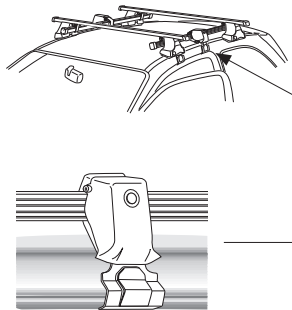

Bring your life
thule.com

x1

x1

1

	X (scale)	X (mm)	X (inch)
HYUNDAI i20, 3-dr Hatchback, 09-15	33	981	38 ⁵ / ₈
HYUNDAI i20, 5-dr Hatchback, 09-15	33	981	38 ⁵ / ₈

	Y (scale)	Y (mm)	Y (inch)
HYUNDAI i20, 3-dr Hatchback, 09-15	29	941	37
HYUNDAI i20, 5-dr Hatchback, 09-15	29	941	37

2

SRA

HYUNDAI i20, 3-dr Hatchback, 09-15

HYUNDAI i20, 5-dr Hatchback, 09-15

3

	W (mm)	Z (mm)	Y (mm)	W (inch)	Z (inch)	Y (inch)
HYUNDAI i20, 3-dr Hatchback, 09-15	190	670	330	7 1/2	26 3/8	13

	W (mm)	Z (mm)	W (inch)	Z (inch)
HYUNDAI i20, 5-dr Hatchback, 09-15	190	700	7 1/2	27 1/2