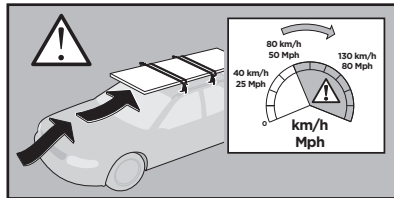

## > Instructions

HYUNDAI i20, 3-dr Hatchback, 09-

HYUNDAI i20, 5-dr Hatchback, 09-

	xx kg xx lbs	+		7 kg 15,4 lbs
				3 kg 6,6 lbs
3-dr =		Max.	Max.	
		50 kg	110 lbs	
5-dr =		Max.	Max.	
		50 kg	110 lbs	