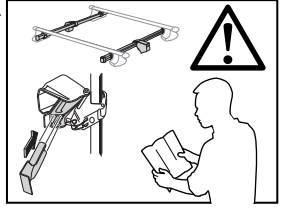

2

SRA

HYUNDAI i20, 3-dr Hatchback, 09-15

HYUNDAI i20, 5-dr Hatchback, 09-15