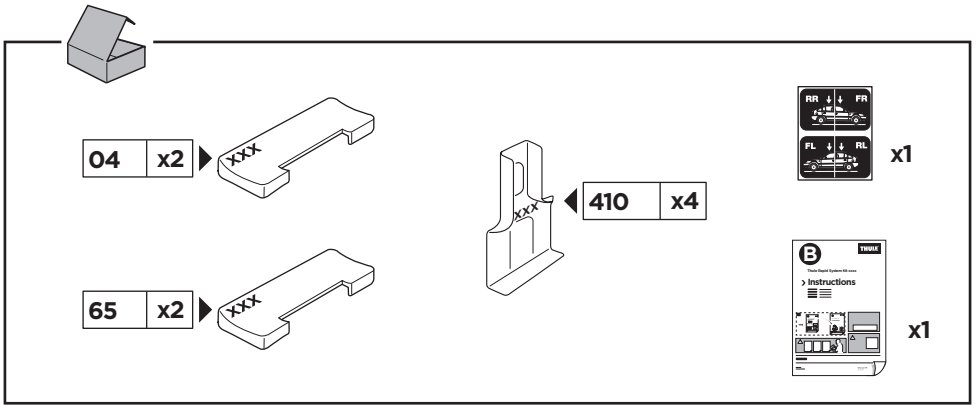

*North America

The diagram is divided into four main sections:

- Top Left:** An information icon (i) and a warning triangle (⚠) are shown. An arrow points from the warning triangle to a person reading a manual. Another arrow points from the manual to a Thule Rapid System Kit 1503 box (labeled 'B') and a Thule Rapid System 754 box (labeled 'A'). A pencil and a notepad are also shown.
- Top Right:** A weight calculation diagram. It shows a bag labeled 'xx kg xx lbs' plus a bar labeled '7 kg 15,4 lbs' and two screws labeled '3 kg 6,6 lbs'. Below this, an equals sign points to a box with 'Max. 40 kg' and 'Max. 88 lbs'.
- Bottom Left:** A person is shown reading a manual. Three manuals are displayed: 'Thule Rapid System 754', 'Thule Rapid System Kit 1503', and 'Thule Security'.
- Bottom Right:** A car is shown with the Thule Rapid System Kit 1503 installed on the roof. A speedometer graphic shows a warning triangle at 80 km/h (50 Mph) and 130 km/h (80 Mph). The speedometer scale ranges from 0 to 130 km/h and 0 to 80 Mph.

ISO 11154-E

141503
C.20141010
519-1503-03

Bring your life
thule.com

1

	X (scale)	X (mm)	X (inch)
FORD Fiesta, 3-dr Hatchback, 08-	34	991	39
FORD Fiesta Van, 3-dr Hatchback, 08-	34	991	39
FORD Fiesta, 5-dr Hatchback, 08-	33	981	39
FORD Fiesta, 4-dr Sedan, *11-	34,5	997	39 1/4
FORD Fiesta, 5-dr Hatchback, *11-	34,5	997	39 1/4

	Y (scale)	Y (mm)	Y (inch)
FORD Fiesta, 3-dr Hatchback, 08-	29,5	946	37 1/4
FORD Fiesta Van, 3-dr Hatchback, 08-	29,5	946	37 1/4
FORD Fiesta, 5-dr Hatchback, 08-	30	951	37 1/2
FORD Fiesta, 4-dr Sedan, *11-	30	953	37 1/2
FORD Fiesta, 5-dr Hatchback, *11-	30	953	37 1/2

	W (mm)	Z (mm)	W (inch)	Z (inch)
FORD Fiesta, 5-dr Hatchback, 08-	320	600	12 5/8	23 5/8
FORD Fiesta, 4-dr Sedan, *11-	289	610	11 3/8	24
FORD Fiesta, 5-dr Hatchback, *11	289	610	11 3/8	24