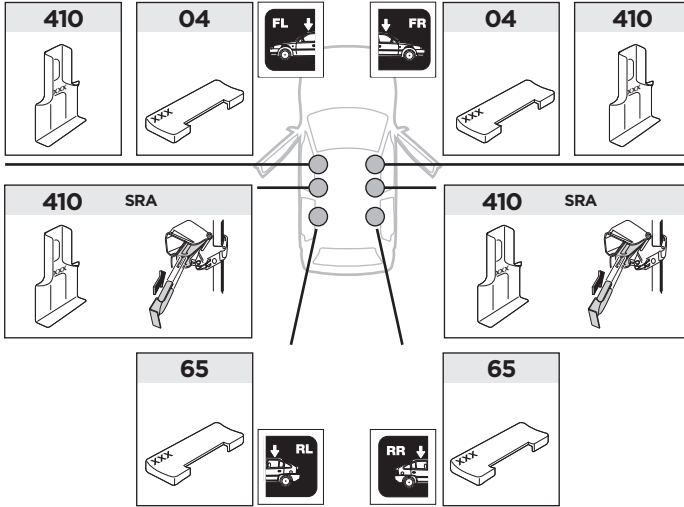

FORD Fiesta, 3-dr Hatchback, 08-
FORD Fiesta Van, 3-dr Hatchback, 08-