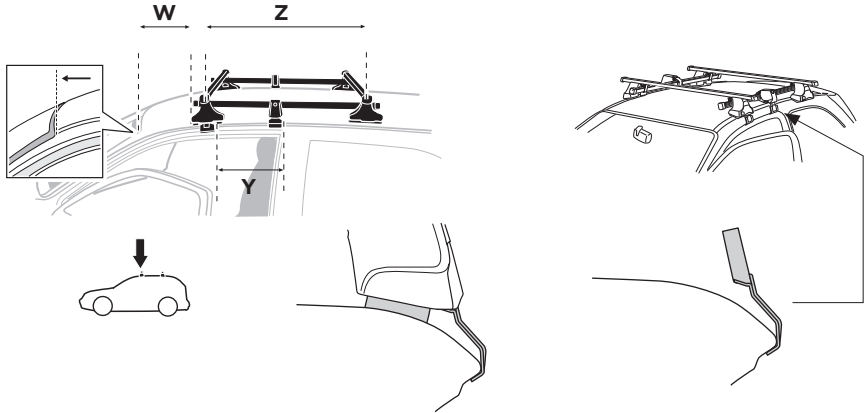

*North America

The diagram is divided into four main sections:

- Top Left:** An information icon (i) and a warning triangle (⚠) are shown. An arrow points from the warning triangle to a person reading a manual. Another arrow points from the manual to a Thule Rapid System Kit 1503 box (labeled 'B') and a Thule Rapid System 754 box (labeled 'A'). A pencil and a notepad are also shown.
- Top Right:** A weight calculation diagram. It shows a bag labeled 'xx kg xx lbs' plus a bar labeled '7 kg 15,4 lbs' and two screws labeled '3 kg 6,6 lbs'. Below this, an equals sign points to a box with 'Max. 40 kg' and 'Max. 88 lbs'.
- Bottom Left:** A person is shown reading a manual. Three manuals are displayed: 'Thule Rapid System 754', 'Thule Rapid System Kit 1503', and 'Thule Security'.
- Bottom Right:** A car is shown with the Thule Rapid System Kit 1503 installed on the roof. A speedometer graphic shows a warning triangle at 80 km/h (50 Mph) and 130 km/h (80 Mph). The speedometer scale ranges from 0 to 130 km/h and 0 to 80 Mph.

2

SRA

FORD Fiesta, 3-dr Hatchback, 08-
FORD Fiesta Van, 3-dr Hatchback, 08-

FORD Fiesta, 5-dr Hatchback, 08-
FORD Fiesta, 4-dr Sedan, *11-

FORD Fiesta, 5-dr Hatchback, *11-

3

	W (mm)	Z (mm)	Y (mm)	W (inch)	Z (inch)	Y (inch)
FORD Fiesta, 3-dr Hatchback, 08-	250	650	320	9 7/8	25 5/8	12 1/2
FORD Fiesta Van, 3-dr Hatchback, 08-	250	650	320	9 7/8	25 5/8	12 1/2

	W (mm)	Z (mm)	W (inch)	Z (inch)
FORD Fiesta, 5-dr Hatchback, 08-	320	600	12 5/8	23 5/8
FORD Fiesta, 4-dr Sedan, *11-	289	610	11 3/8	24
FORD Fiesta, 5-dr Hatchback, *11	289	610	11 3/8	24