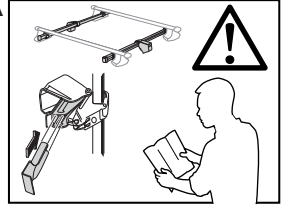

2

SRA

FORD Fiesta, 3-dr Hatchback, 08-
FORD Fiesta Van, 3-dr Hatchback, 08-

FORD Fiesta, 5-dr Hatchback, 08-
FORD Fiesta, 4-dr Sedan, *11-

FORD Fiesta, 5-dr Hatchback, *11-