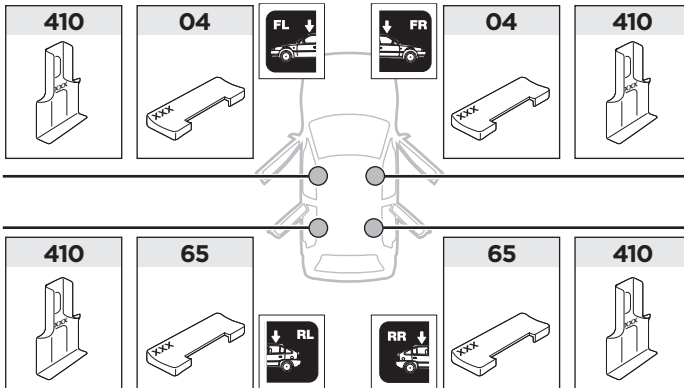

*North America

The diagram is divided into four main sections:

- Top Left:** An information icon (i) and a warning triangle (⚠) are shown. An arrow points from the warning triangle to a person reading a manual. Another arrow points from the manual to a Thule Rapid System Kit 1503 box (labeled 'B') and a Thule Rapid System 754 box (labeled 'A'). A pencil and a notepad are also shown.
- Top Right:** A weight calculation diagram. It shows a bag labeled 'xx kg xx lbs' plus a bar labeled '7 kg 15,4 lbs' and two screws labeled '3 kg 6,6 lbs'. Below this, an equals sign points to a box with 'Max. 40 kg' and 'Max. 88 lbs'.
- Bottom Left:** A person is shown reading a manual. Three manuals are displayed: 'Thule Rapid System 754', 'Thule Rapid System Kit 1503', and 'Thule Security'.
- Bottom Right:** A car is shown with the Thule Rapid System Kit 1503 installed on the roof. A speedometer graphic shows a warning triangle at 80 km/h (50 Mph) and 130 km/h (80 Mph). The speedometer scale ranges from 0 to 130 km/h and 0 to 80 Mph.

	Y (scale)	Y (mm)	Y (inch)
FORD Fiesta, 3-dr Hatchback, 08-	29,5	946	37 1/4
FORD Fiesta Van, 3-dr Hatchback, 08-	29,5	946	37 1/4
FORD Fiesta, 5-dr Hatchback, 08-	30	951	37 1/2
FORD Fiesta, 4-dr Sedan, *11-	30	953	37 1/2
FORD Fiesta, 5-dr Hatchback, *11-	30	953	37 1/2

2

SRA

FORD Fiesta, 3-dr Hatchback, 08-
FORD Fiesta Van, 3-dr Hatchback, 08-

FORD Fiesta, 5-dr Hatchback, 08-
FORD Fiesta, 4-dr Sedan, *11-

FORD Fiesta, 5-dr Hatchback, *11-

3

	W (mm)	Z (mm)	Y (mm)	W (inch)	Z (inch)	Y (inch)
FORD Fiesta, 3-dr Hatchback, 08-	250	650	320	9 7/8	25 5/8	12 1/2
FORD Fiesta Van, 3-dr Hatchback, 08-	250	650	320	9 7/8	25 5/8	12 1/2

	W (mm)	Z (mm)	W (inch)	Z (inch)
FORD Fiesta, 5-dr Hatchback, 08-	320	600	12 5/8	23 5/8
FORD Fiesta, 4-dr Sedan, *11-	289	610	11 3/8	24
FORD Fiesta, 5-dr Hatchback, *11	289	610	11 3/8	24