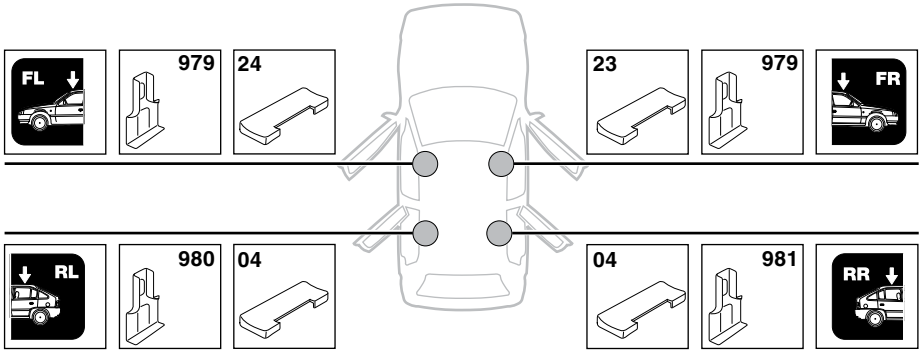

480R Rapid Traverse

480 Traverse

(North America)

	X inch	X mm
SKODA Superb, 4-dr Sedan, 08-	41 3/8"	1051 mm

	Y inch	Y mm
SKODA Superb, 4-dr Sedan, 08-	41"	1041 mm

4

5

SKODA Superb, 4-dr Sedan, 08-