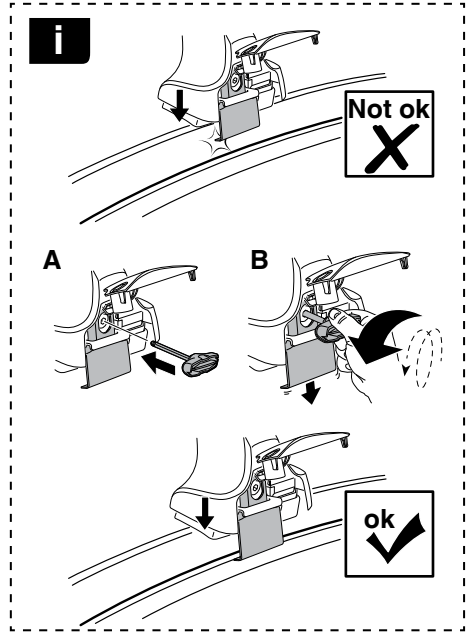

6

	X mm	Y mm	X inch	Y inch
SKODA Superb, 4-dr Sedan, 08-	380 mm	810 mm	15"	31 ⁷/₈"