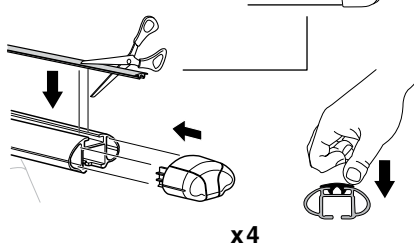

x4

480 Traverse
(North America)