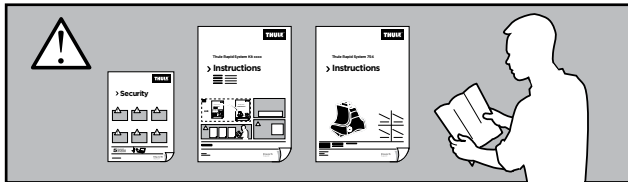

Thule Rapid System Kit 1462

> Instructions

AUDI A4, 4-dr Sedan, 08- / *09-

AUDI RS4, 4-dr Sedan, *09-

AUDI S4, 4-dr Sedan, *09-

*North America

ISO 11154-E

141462