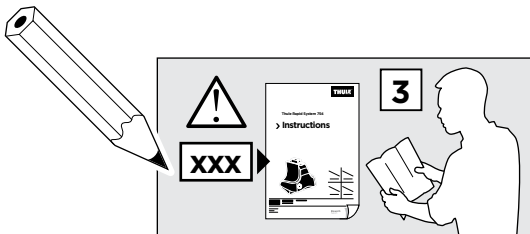

2

AUDI A4, 4-dr Sedan, 08- / *09-

AUDI RS4, 4-dr Sedan, *09-

AUDI S4, 4-dr Sedan, *09-