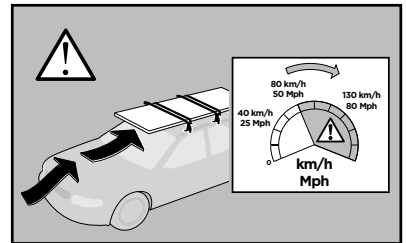

Thule Rapid System Kit 1462

> Instructions

AUDI A4, 4-dr Sedan, 08- / *09-

AUDI RS4, 4-dr Sedan, *09-

AUDI S4, 4-dr Sedan, *09-

*North America

ISO 11154-E

141462

C.20120525
519-1462-02

Bring your life

thule.com

65 x2

281 x1

282 x1

934 x2

938 x2

x1

x1

1

	X (scale)	X (mm)	X (inch)
AUDI A4, 4-dr Sedan, 08- / *09-	37	1021	40 1/4
AUDI RS4, 4-dr Sedan, *09-	37	1021	40 1/4
AUDI S4, 4-dr Sedan, *09-	37	1021	40 1/4