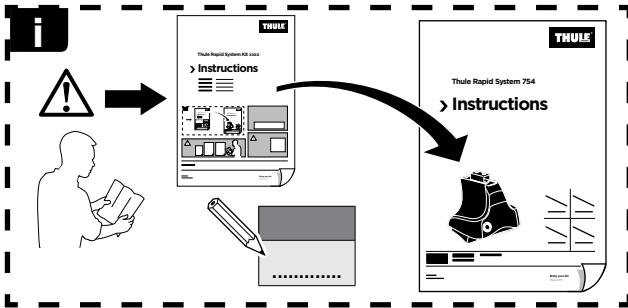

Thule Rapid System Kit 1462

> Instructions

AUDI A4, 4-dr Sedan, 08- / *09-

AUDI RS4, 4-dr Sedan, *09-

AUDI S4, 4-dr Sedan, *09-

*North America

ISO 11154-E

141462