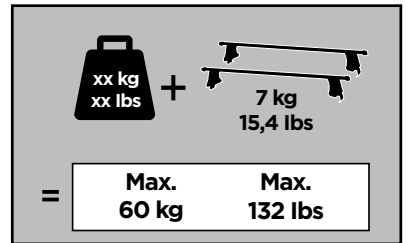

Thule Rapid System Kit 1462

> Instructions

AUDI A4, 4-dr Sedan, 08- / *09-

AUDI RS4, 4-dr Sedan, *09-

AUDI S4, 4-dr Sedan, *09-

*North America

ISO 11154-E

141462

C.20120525
519-1462-02

Bring your life

thule.com

65 x2

281 x1

282 x1

934 x2

938 x2

x1

x1

1

	X (scale)	X (mm)	X (inch)
AUDI A4, 4-dr Sedan, 08- / *09-	37	1021	40 1/4
AUDI RS4, 4-dr Sedan, *09-	37	1021	40 1/4
AUDI S4, 4-dr Sedan, *09-	37	1021	40 1/4