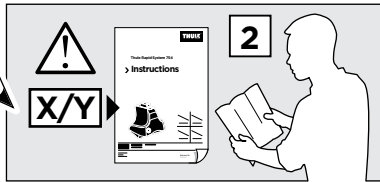

Thule Rapid System Kit 1456

> Instructions

LAND ROVER Range Rover Sport, 5-dr SUV, 04-09, 10-

ISO 11154-E

19 x4

890 x4

x1

x1

1

	X (scale)	X (mm)	X (inch)
LAND ROVER Range Rover Sport, 5-dr SUV, 04-09, 10-	59.5	1246	49

	Y (scale)	Y (mm)	Y (inch)
LAND ROVER Range Rover Sport, 5-dr SUV, 04-09, 10-	59	1241	48 7/8

2

LAND ROVER Range Rover Sport, 5-dr SUV, 04-09, 10-