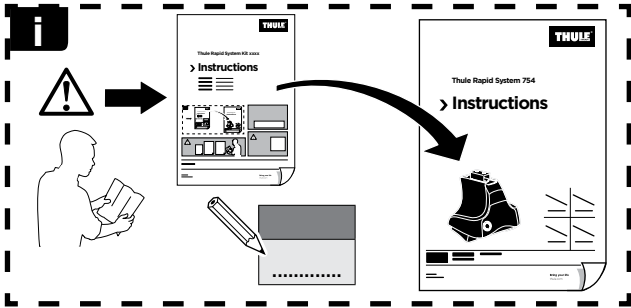

Thule Rapid System Kit 1456

> Instructions

LAND ROVER Range Rover Sport, 5-dr SUV, 04-09, 10-

ISO 11154-E

19 x4

890 x4

x1

x1

1

	X (scale)	X (mm)	X (inch)
LAND ROVER Range Rover Sport, 5-dr SUV, 04-09, 10-	59.5	1246	49

	Y (scale)	Y (mm)	Y (inch)
LAND ROVER Range Rover Sport, 5-dr SUV, 04-09, 10-	59	1241	48 7/8

2

LAND ROVER Range Rover Sport, 5-dr SUV, 04-09, 10-

3

	W (mm)	Z (mm)	W (inch)	Z (inch)
LAND ROVER Range Rover Sport , 5-dr SUV, 04-09, 10-	310	700	12 1/4	27 1/2