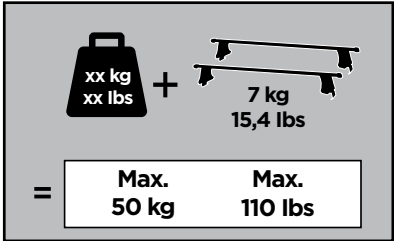

Thule Rapid System Kit 1456

> Instructions

LAND ROVER Range Rover Sport, 5-dr SUV, 04-09, 10-

ISO 11154-E

19 x4

890 x4

x1

x1

1

	X (scale)	X (mm)	X (inch)
LAND ROVER Range Rover Sport, 5-dr SUV, 04-09, 10-	59.5	1246	49

	Y (scale)	Y (mm)	Y (inch)
LAND ROVER Range Rover Sport, 5-dr SUV, 04-09, 10-	59	1241	48 7/8

2

LAND ROVER Range Rover Sport, 5-dr SUV, 04-09, 10-

3

	W (mm)	Z (mm)	W (inch)	Z (inch)
LAND ROVER Range Rover Sport , 5-dr SUV, 04-09, 10-	310	700	12 1/4	27 1/2