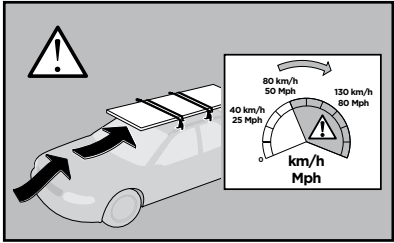

Thule Rapid System Kit 1456

> Instructions

LAND ROVER Range Rover Sport, 5-dr SUV, 04-09, 10-

ISO 11154-E

19 x4

890 x4

x1

x1

1

	X (scale)	X (mm)	X (inch)
LAND ROVER Range Rover Sport, 5-dr SUV, 04-09, 10-	59.5	1246	49

	Y (scale)	Y (mm)	Y (inch)
LAND ROVER Range Rover Sport, 5-dr SUV, 04-09, 10-	59	1241	48 7/8

2

LAND ROVER Range Rover Sport, 5-dr SUV, 04-09, 10-

3

	W (mm)	Z (mm)	W (inch)	Z (inch)
LAND ROVER Range Rover Sport , 5-dr SUV, 04-09, 10-	310	700	12 1/4	27 1/2