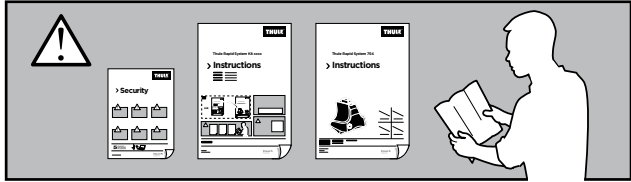

Thule Rapid System Kit 1456

> Instructions

LAND ROVER Range Rover Sport, 5-dr SUV, 04-09, 10-

ISO 11154-E

19 x4

890 x4

x1

x1

1

	X (scale)	X (mm)	X (inch)
LAND ROVER Range Rover Sport, 5-dr SUV, 04-09, 10-	59.5	1246	49

	Y (scale)	Y (mm)	Y (inch)
LAND ROVER Range Rover Sport, 5-dr SUV, 04-09, 10-	59	1241	48 7/8

2

LAND ROVER Range Rover Sport, 5-dr SUV, 04-09, 10-