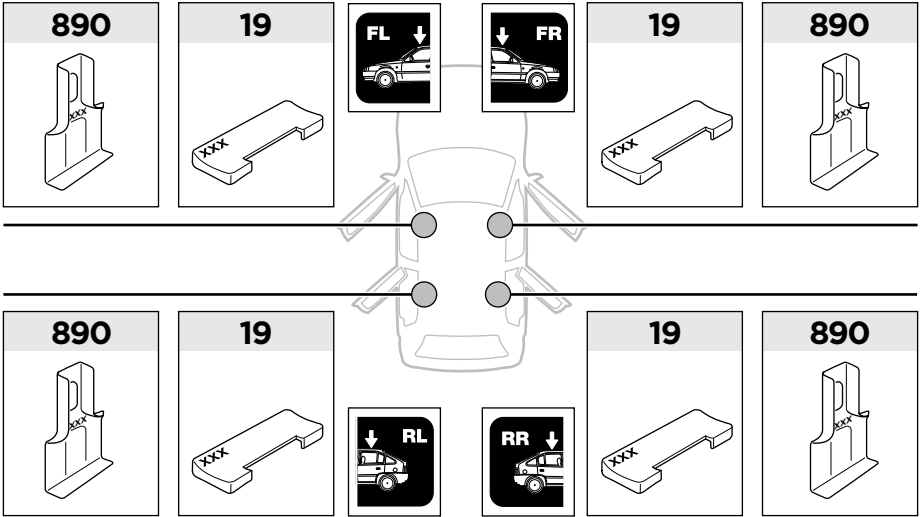

1

	X (scale)	X (mm)	X (inch)
LAND ROVER Range Rover Sport, 5-dr SUV, 04-09, 10-	59.5	1246	49

	Y (scale)	Y (mm)	Y (inch)
LAND ROVER Range Rover Sport, 5-dr SUV, 04-09, 10-	59	1241	48 7/8

2

LAND ROVER Range Rover Sport, 5-dr SUV, 04-09, 10-

3

	W (mm)	Z (mm)	W (inch)	Z (inch)
LAND ROVER Range Rover Sport , 5-dr SUV, 04-09, 10-	310	700	12 1/4	27 1/2