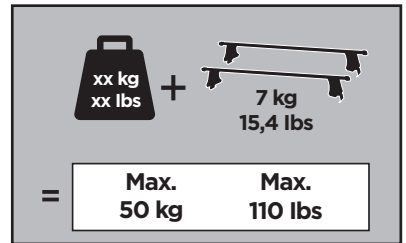

Thule Rapid System Kit 1454

> Instructions

NISSAN Dualis, 5-dr SUV, 07-

NISSAN Qashqai, 5-dr SUV, 07-

ISO 11154-E

141454

C.20121022
519-1454-04

Bring your life

thule.com