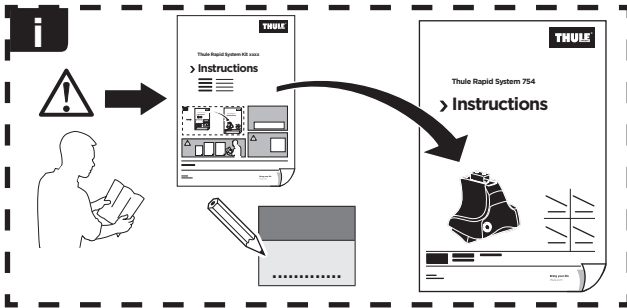

Thule Rapid System Kit 1454

> Instructions

NISSAN Dualis, 5-dr SUV, 07-

NISSAN Qashqai, 5-dr SUV, 07-

ISO 11154-E

141454

C.20121022
519-1454-04

Bring your life

thule.com