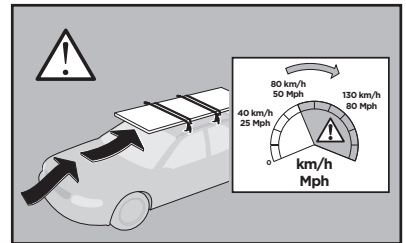

Thule Rapid System Kit 1454

> Instructions

NISSAN Dualis, 5-dr SUV, 07-

NISSAN Qashqai, 5-dr SUV, 07-

ISO 11154-E

141454

C.20121022
519-1454-04

Bring your life

thule.com