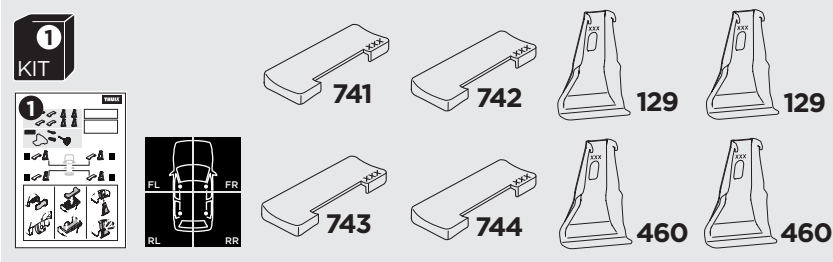

1

Kit 145250

SKODA Fabia (Mk.III), 5-dr Hatchback, 15-

ISO 11154-E

THULE WingBar Evo	THULE WingBar Edge	THULE WingBar	THULE SquareBar Evo	Evo X (scale)	Edge X (scale)
SKODA Fabia (Mk.III), 5-dr Hatchback, 15-				38,0	C

THULE ProBar Evo	THULE SlideBar Evo	X (mm/inch)		
SKODA Fabia (Mk.III), 5-dr Hatchback, 15-		1031 mm / 40 5/8"		

THULE WingBar Evo	THULE WingBar Edge	THULE WingBar	THULE SquareBar Evo	Evo Y (scale)	Edge Y (scale)
SKODA Fabia (Mk.III), 5-dr Hatchback, 15-				32,5	N

THULE ProBar Evo	THULE SlideBar Evo	Y (mm/inch)		
SKODA Fabia (Mk.III), 5-dr Hatchback, 15-		976 mm / 38 3/8"		

	W (mm/inch)	Z (mm/inch)
SKODA Fabia (Mk.III), 5-dr Hatchback, 15-	740 mm / 29 1/8"	280 mm / 11,0"