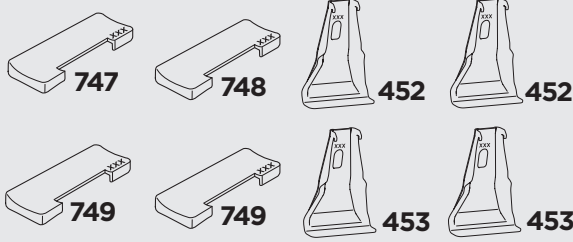

1

Kit 145249

MAZDA 6, 4-dr Sedan, 13-

ISO 11154-E

1 KIT

+ 7 kg = Max: 75 kg
15,4 lbs = / 165 lbs

Max 130 km/h
80 Mph

80 km/h
50 Mph

x4

THULE WingBar Evo	THULE WingBar Edge	THULE WingBar	THULE SquareBar Evo	Evo X (scale)	Edge X (scale)
MAZDA 6, 4-dr Sedan, 13-				47,0	C

THULE ProBar Evo	THULE SlideBar Evo	X (mm/inch)		
MAZDA 6, 4-dr Sedan, 13-		1121 mm / 44 1/8"		

THULE WingBar Evo	THULE WingBar Edge	THULE WingBar	THULE SquareBar Evo	Evo Y (scale)	Edge Y (scale)
MAZDA 6, 4-dr Sedan, 13-				42,0	M

THULE ProBar Evo	THULE SlideBar Evo	Y (mm/inch)		
MAZDA 6, 4-dr Sedan, 13-		1071 mm / 42 1/8"		

	W (mm/inch)	Z (mm/inch)
MAZDA 6, 4-dr Sedan, 13-	740 mm / 29 1/8"	220 mm / 8 5/8"