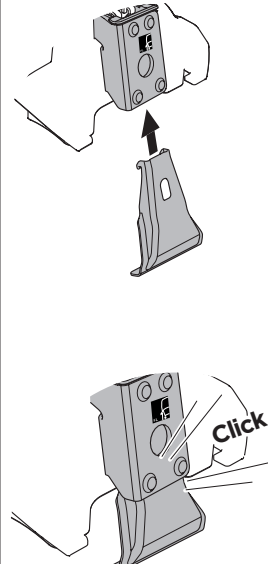

x4

THULE WingBar Evo	THULE WingBar Edge	THULE WingBar	THULE SquareBar Evo	Evo X (scale)	Edge X (scale)
MAZDA 6, 4-dr Sedan, 13-				47,0	C

THULE ProBar Evo	THULE SlideBar Evo	X (mm/inch)		
MAZDA 6, 4-dr Sedan, 13-		1121 mm / 44 1/8"		