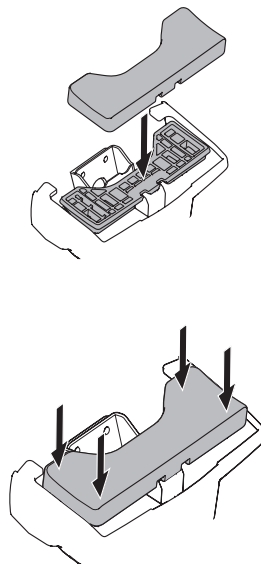

2 FOOT PACK

1

x4

Evo

Edge

2

x4

3

x4

THULE WingBar Evo	THULE WingBar Edge	THULE WingBar	THULE SquareBar Evo	Evo X (scale)	Edge X (scale)
MAZDA 6, 4-dr Sedan, 13-				47,0	C

THULE ProBar Evo	THULE SlideBar Evo	X (mm/inch)		
MAZDA 6, 4-dr Sedan, 13-		1121 mm / 44 1/8"		

THULE WingBar Evo	THULE WingBar Edge	THULE WingBar	THULE SquareBar Evo	Evo Y (scale)	Edge Y (scale)
MAZDA 6, 4-dr Sedan, 13-				42,0	M

THULE ProBar Evo	THULE SlideBar Evo	Y (mm/inch)		
MAZDA 6, 4-dr Sedan, 13-		1071 mm / 42 1/8"		