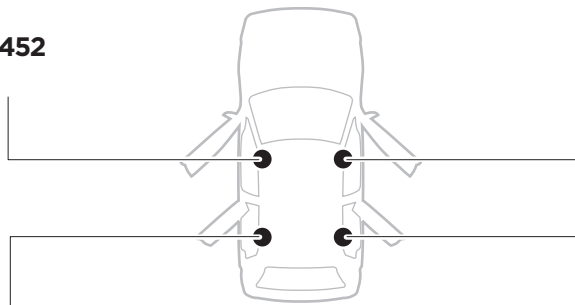

1

Kit 145249

MAZDA 6, 4-dr Sedan, 13-

ISO 11154-E

1 KIT

+ 7 kg = Max: 75 kg
15,4 lbs = / 165 lbs

Max 130 km/h
80 Mph

80 km/h
50 Mph

2 FOOT PACK

1

x4

Evo

Edge

2

x4

3

x4