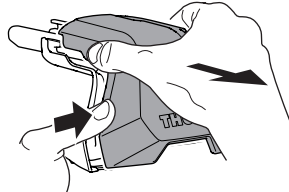

1

Kit 145249

MAZDA 6, 4-dr Sedan, 13-

ISO 11154-E

1 KIT

+ 7 kg = Max: 75 kg
15,4 lbs = / 165 lbs

Max 130 km/h
80 Mph

80 km/h
50 Mph

2 FOOT PACK

1

x4

Evo

Edge

2

x4

3

x4