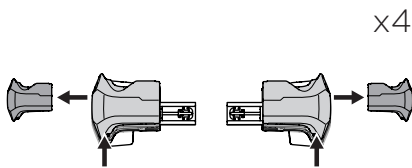

1

Kit 145249

MAZDA 6, 4-dr Sedan, 13-

ISO 11154-E

1 KIT

+ 7 kg = Max: 75 kg
15,4 lbs = / 165 lbs

Max 130 km/h
80 Mph

80 km/h
50 Mph

2 FOOT PACK

1

x4

Evo

Edge

2

x4

3

x4

THULE WingBar Evo	THULE WingBar Edge	THULE WingBar	THULE SquareBar Evo	Evo X (scale)	Edge X (scale)
MAZDA 6, 4-dr Sedan, 13-				47,0	C

THULE ProBar Evo	THULE SlideBar Evo	X (mm/inch)		
MAZDA 6, 4-dr Sedan, 13-		1121 mm / 44 1/8"		