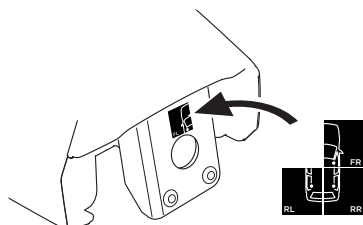

1

Kit 145249

MAZDA 6, 4-dr Sedan, 13-

ISO 11154-E

1 KIT

+ 7 kg = Max: 75 kg
15,4 lbs = / 165 lbs

Max 130 km/h
80 Mph

80 km/h
50 Mph

2 FOOT PACK

1

x4

Evo

Edge

2

x4

3

x4