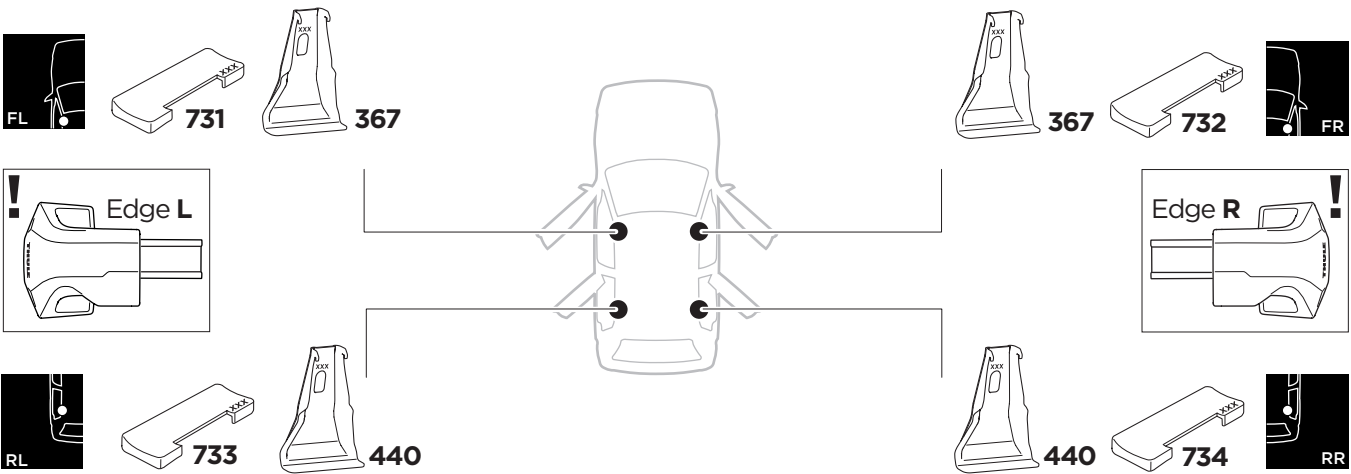

1

Kit 145248

PORSCHE Macan, 5-dr SUV, 14-

ISO 11154-E

THULE WingBar Evo	THULE WingBar Edge	THULE WingBar	THULE SquareBar Evo	Evo X (scale)	Edge X (scale)
PORSCHE Macan, 5-dr SUV, 14-				47,0	C
THULE ProBar Evo	THULE SlideBar Evo				X (mm/inch)
PORSCHE Macan, 5-dr SUV, 14-				1121 mm / 44 1/8"	

THULE WingBar Evo	THULE WingBar Edge	THULE WingBar	THULE SquareBar Evo	Evo Y (scale)	Edge Y (scale)
PORSCHE Macan, 5-dr SUV, 14-				41,0	O
THULE ProBar Evo	THULE SlideBar Evo				Y (mm/inch)
PORSCHE Macan, 5-dr SUV, 14-				1061 mm / 41 3/4"	

	W (mm/inch)	Z (mm/inch)
PORSCHE Macan, 5-dr SUV, 14-	650 mm / 25 5/8"	250 mm / 9 7/8"