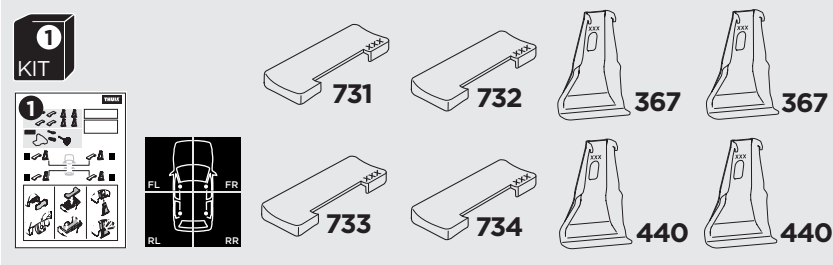

1

Kit 145248

PORSCHE Macan, 5-dr SUV, 14-

ISO 11154-E

THULE WingBar Evo	THULE WingBar Edge	THULE WingBar	THULE SquareBar Evo	Evo X (scale)	Edge X (scale)
PORSCHE Macan, 5-dr SUV, 14-				47,0	C
THULE ProBar Evo	THULE SlideBar Evo				X (mm/inch)
PORSCHE Macan, 5-dr SUV, 14-				1121 mm / 44 1/8"	

THULE WingBar Evo	THULE WingBar Edge	THULE WingBar	THULE SquareBar Evo	Evo Y (scale)	Edge Y (scale)
PORSCHE Macan, 5-dr SUV, 14-				41,0	O
THULE ProBar Evo	THULE SlideBar Evo				Y (mm/inch)
PORSCHE Macan, 5-dr SUV, 14-				1061 mm / 41 3/4"	

	W (mm/inch)	Z (mm/inch)
PORSCHE Macan, 5-dr SUV, 14-	650 mm / 25 5/8"	250 mm / 9 7/8"