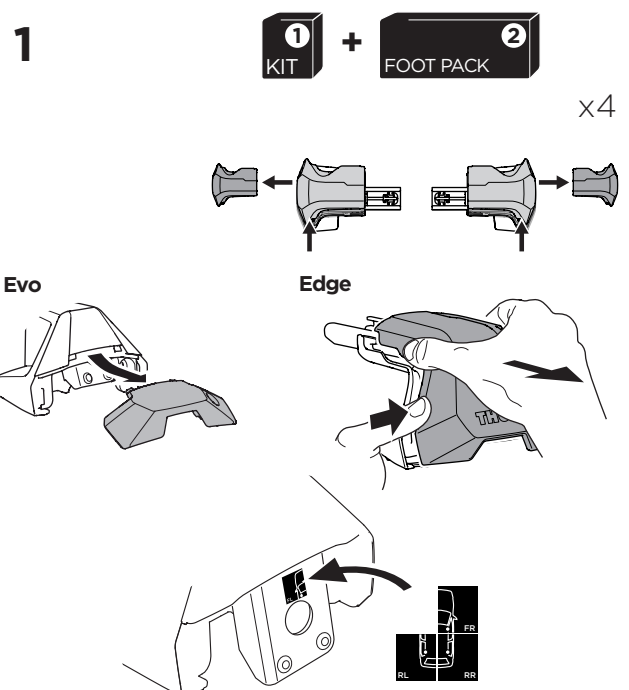

1

Kit 145248

PORSCHE Macan, 5-dr SUV, 14-

ISO 11154-E

THULE WingBar Evo	THULE WingBar Edge	THULE WingBar	THULE SquareBar Evo	Evo X (scale)	Edge X (scale)
PORSCHE Macan, 5-dr SUV, 14-				47,0	C
THULE ProBar Evo	THULE SlideBar Evo				X (mm/inch)
PORSCHE Macan, 5-dr SUV, 14-				1121 mm / 44 1/8"	

THULE WingBar Evo	THULE WingBar Edge	THULE WingBar	THULE SquareBar Evo	Evo Y (scale)	Edge Y (scale)
PORSCHE Macan, 5-dr SUV, 14-				41,0	O
THULE ProBar Evo	THULE SlideBar Evo				Y (mm/inch)
PORSCHE Macan, 5-dr SUV, 14-				1061 mm / 41 3/4"	

	W (mm/inch)	Z (mm/inch)
PORSCHE Macan, 5-dr SUV, 14-	650 mm / 25 5/8"	250 mm / 9 7/8"