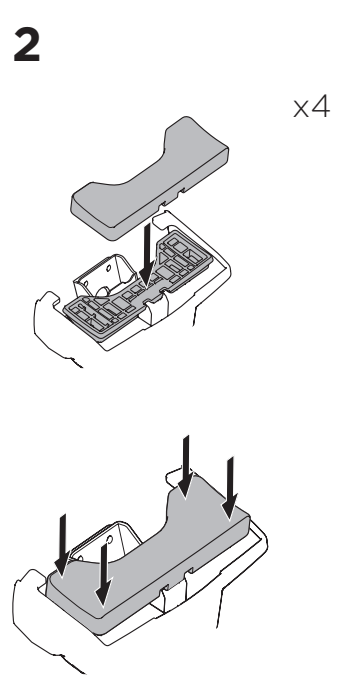

1

Kit 145248

PORSCHE Macan, 5-dr SUV, 14-

ISO 11154-E

THULE WingBar Evo	THULE WingBar Edge	THULE WingBar	THULE SquareBar Evo	Evo X (scale)	Edge X (scale)
PORSCHE Macan, 5-dr SUV, 14-				47,0	C
THULE ProBar Evo	THULE SlideBar Evo				X (mm/inch)
PORSCHE Macan, 5-dr SUV, 14-				1121 mm / 44 1/8"	

THULE WingBar Evo	THULE WingBar Edge	THULE WingBar	THULE SquareBar Evo	Evo Y (scale)	Edge Y (scale)
PORSCHE Macan, 5-dr SUV, 14-				41,0	O
THULE ProBar Evo	THULE SlideBar Evo				Y (mm/inch)
PORSCHE Macan, 5-dr SUV, 14-				1061 mm / 41 3/4"	

	W (mm/inch)	Z (mm/inch)
PORSCHE Macan, 5-dr SUV, 14-	650 mm / 25 5/8"	250 mm / 9 7/8"