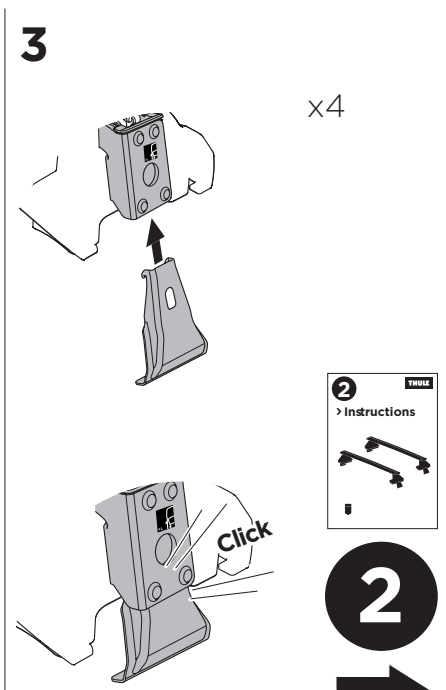

1

Kit 145248

PORSCHE Macan, 5-dr SUV, 14-

ISO 11154-E

THULE WingBar Evo	THULE WingBar Edge	THULE WingBar	THULE SquareBar Evo	Evo X (scale)	Edge X (scale)
PORSCHE Macan, 5-dr SUV, 14-				47,0	C
THULE ProBar Evo	THULE SlideBar Evo				X (mm/inch)
PORSCHE Macan, 5-dr SUV, 14-				1121 mm / 44 1/8"	

THULE WingBar Evo	THULE WingBar Edge	THULE WingBar	THULE SquareBar Evo	Evo Y (scale)	Edge Y (scale)
PORSCHE Macan, 5-dr SUV, 14-				41,0	O
THULE ProBar Evo	THULE SlideBar Evo				Y (mm/inch)
PORSCHE Macan, 5-dr SUV, 14-				1061 mm / 41 3/4"	

	W (mm/inch)	Z (mm/inch)
PORSCHE Macan, 5-dr SUV, 14-	650 mm / 25 5/8"	250 mm / 9 7/8"