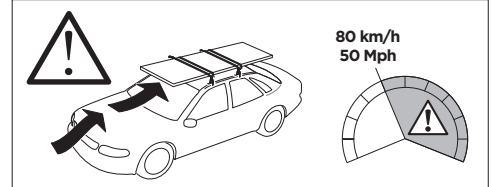

1

Kit 145248

PORSCHE Macan, 5-dr SUV, 14-

ISO 11154-E

THULE WingBar Evo	THULE WingBar Edge	THULE WingBar	THULE SquareBar Evo	Evo X (scale)	Edge X (scale)
PORSCHE Macan, 5-dr SUV, 14-				47,0	C
THULE ProBar Evo	THULE SlideBar Evo				X (mm/inch)
PORSCHE Macan, 5-dr SUV, 14-				1121 mm / 44 1/8"	

THULE WingBar Evo	THULE WingBar Edge	THULE WingBar	THULE SquareBar Evo	Evo Y (scale)	Edge Y (scale)
PORSCHE Macan, 5-dr SUV, 14-				41,0	O
THULE ProBar Evo	THULE SlideBar Evo				Y (mm/inch)
PORSCHE Macan, 5-dr SUV, 14-				1061 mm / 41 3/4"	

	W (mm/inch)	Z (mm/inch)
PORSCHE Macan, 5-dr SUV, 14-	650 mm / 25 5/8"	250 mm / 9 7/8"