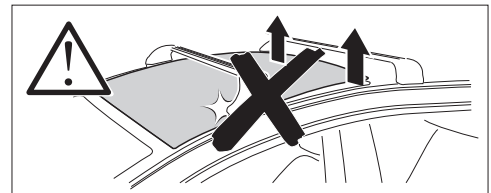

1

Kit 145248

PORSCHE Macan, 5-dr SUV, 14-

ISO 11154-E

THULE WingBar Evo	THULE WingBar Edge	THULE WingBar	THULE SquareBar Evo	Evo X (scale)	Edge X (scale)
PORSCHE Macan, 5-dr SUV, 14-				47,0	C
THULE ProBar Evo	THULE SlideBar Evo				X (mm/inch)
PORSCHE Macan, 5-dr SUV, 14-				1121 mm / 44 1/8"	

THULE WingBar Evo	THULE WingBar Edge	THULE WingBar	THULE SquareBar Evo	Evo Y (scale)	Edge Y (scale)
PORSCHE Macan, 5-dr SUV, 14-				41,0	O
THULE ProBar Evo	THULE SlideBar Evo				Y (mm/inch)
PORSCHE Macan, 5-dr SUV, 14-				1061 mm / 41 3/4"	

	W (mm/inch)	Z (mm/inch)
PORSCHE Macan, 5-dr SUV, 14-	650 mm / 25 5/8"	250 mm / 9 7/8"