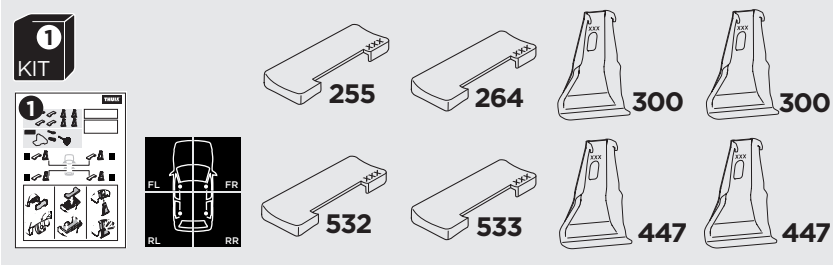

1

Kit 145242

FORD Puma, 5-dr Hatchback, 20-

ISO 11154-E

5560073001

Bring your life
thule.com

| | | | | | |
|---------------------------------------|--------------------|---------------|---------------------|--------------------------|-----------------------|
| THULE WingBar Evo | THULE WingBar Edge | THULE WingBar | THULE SquareBar Evo | Evo X (scale) | Edge X (scale) |
| FORD Puma, 5-dr Hatchback, 20- | | | | 36,0 | G |
| THULE ProBar Evo | THULE SlideBar Evo | | | | X (mm/inch) |
| FORD Puma, 5-dr Hatchback, 20- | | | | 1011 mm / 39 3/4" | |

| | | | | | |
|---------------------------------------|--------------------|---------------|---------------------|----------------------|-----------------------|
| THULE WingBar Evo | THULE WingBar Edge | THULE WingBar | THULE SquareBar Evo | Evo Y (scale) | Edge Y (scale) |
| FORD Puma, 5-dr Hatchback, 20- | | | | 29,0 | C |
| THULE ProBar Evo | THULE SlideBar Evo | | | | Y (mm/inch) |
| FORD Puma, 5-dr Hatchback, 20- | | | | 941 mm / 37" | |

| | W (mm/inch) | Z (mm/inch) |
|---------------------------------------|-------------------------|------------------------|
| FORD Puma, 5-dr Hatchback, 20- | 670 mm / 26 3/8" | 200 mm / 7 7/8" |