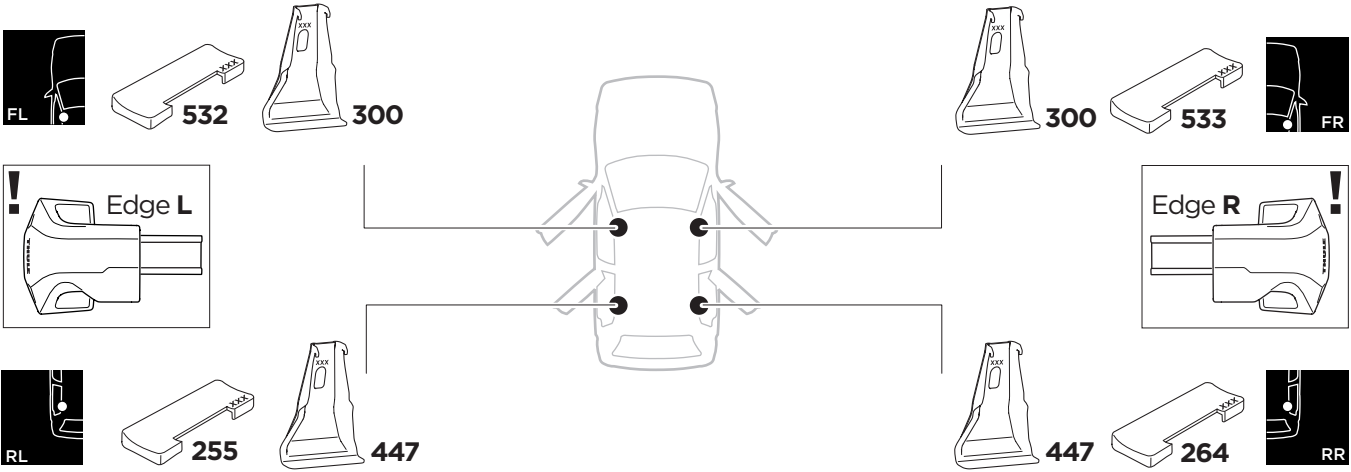

1

Kit 145242

FORD Puma, 5-dr Hatchback, 20-

ISO 11154-E

5560073001

Bring your life
thule.com

| | | | | | |
|---------------------------------------|--------------------|---------------|---------------------|--------------------------|-----------------------|
| THULE WingBar Evo | THULE WingBar Edge | THULE WingBar | THULE SquareBar Evo | Evo X (scale) | Edge X (scale) |
| FORD Puma, 5-dr Hatchback, 20- | | | | 36,0 | G |
| THULE ProBar Evo | THULE SlideBar Evo | | | | X (mm/inch) |
| FORD Puma, 5-dr Hatchback, 20- | | | | 1011 mm / 39 3/4" | |

| | | | | | |
|---------------------------------------|--------------------|---------------|---------------------|----------------------|-----------------------|
| THULE WingBar Evo | THULE WingBar Edge | THULE WingBar | THULE SquareBar Evo | Evo Y (scale) | Edge Y (scale) |
| FORD Puma, 5-dr Hatchback, 20- | | | | 29,0 | C |
| THULE ProBar Evo | THULE SlideBar Evo | | | | Y (mm/inch) |
| FORD Puma, 5-dr Hatchback, 20- | | | | 941 mm / 37" | |

| | W (mm/inch) | Z (mm/inch) |
|---------------------------------------|-------------------------|------------------------|
| FORD Puma, 5-dr Hatchback, 20- | 670 mm / 26 3/8" | 200 mm / 7 7/8" |