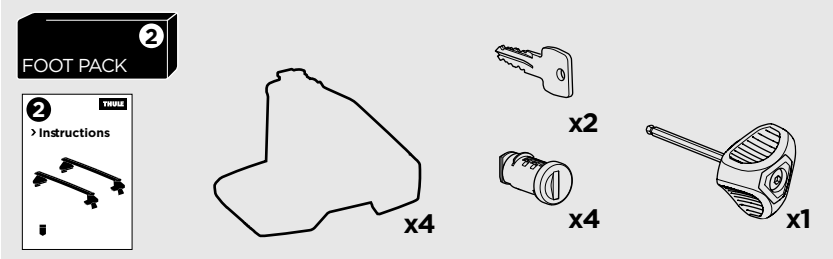

1

Kit 145238

MAZDA CX-30, 5-dr SUV, 20-

ISO 11154-E

THULE WingBar Evo	THULE WingBar Edge	THULE WingBar	THULE SquareBar Evo	Evo X (scale)	Edge X (scale)
MAZDA CX-30, 5-dr SUV, 20-				45	G

THULE ProBar Evo	THULE SlideBar Evo	X (mm/inch)		
MAZDA CX-30, 5-dr SUV, 20-		1101 mm / 43 3/8"		

THULE WingBar Evo	THULE WingBar Edge	THULE WingBar	THULE SquareBar Evo	Evo Y (scale)	Edge Y (scale)
MAZDA CX-30, 5-dr SUV, 20-				34,5	J

THULE ProBar Evo	THULE SlideBar Evo	Y (mm/inch)		
MAZDA CX-30, 5-dr SUV, 20-		996 mm / 39 1/4"		

	W (mm/inch)	Z (mm/inch)
MAZDA CX-30, 5-dr SUV, 20-	670 mm / 26 3/8"	240 mm / 9 1/2"