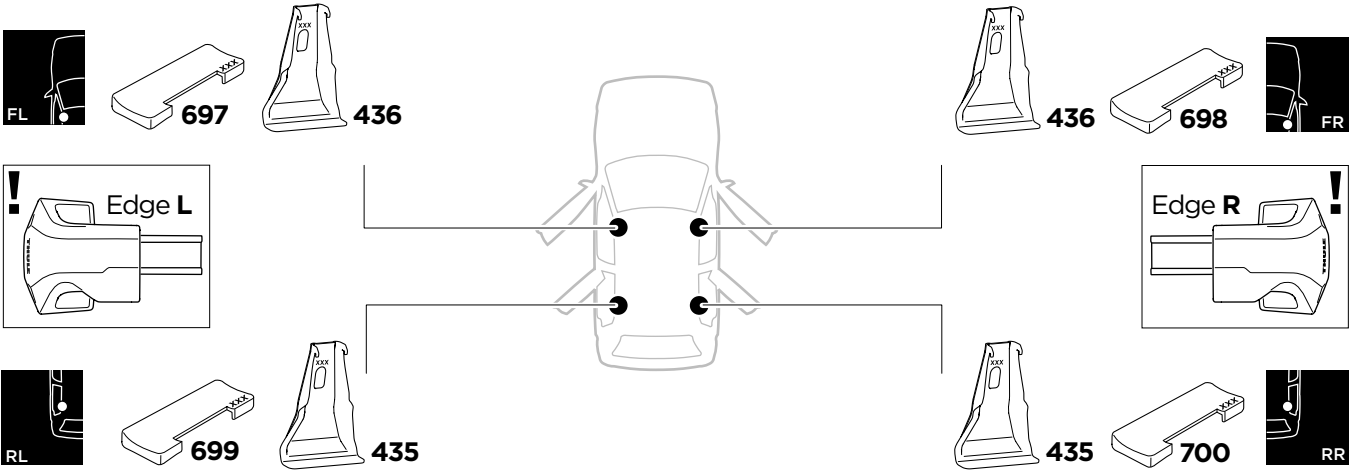

1

Kit 145238

MAZDA CX-30, 5-dr SUV, 20-

ISO 11154-E

THULE WingBar Evo	THULE WingBar Edge	THULE WingBar	THULE SquareBar Evo	Evo X (scale)	Edge X (scale)
MAZDA CX-30, 5-dr SUV, 20-				45	G

THULE ProBar Evo	THULE SlideBar Evo	X (mm/inch)		
MAZDA CX-30, 5-dr SUV, 20-		1101 mm / 43 3/8"		

THULE WingBar Evo	THULE WingBar Edge	THULE WingBar	THULE SquareBar Evo	Evo Y (scale)	Edge Y (scale)
MAZDA CX-30, 5-dr SUV, 20-				34,5	J

THULE ProBar Evo	THULE SlideBar Evo	Y (mm/inch)		
MAZDA CX-30, 5-dr SUV, 20-		996 mm / 39 1/4"		

	W (mm/inch)	Z (mm/inch)
MAZDA CX-30, 5-dr SUV, 20-	670 mm / 26 3/8"	240 mm / 9 1/2"