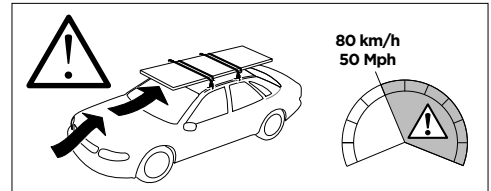

1

Kit 145238

MAZDA CX-30, 5-dr SUV, 20-

ISO 11154-E

THULE WingBar Evo	THULE WingBar Edge	THULE WingBar	THULE SquareBar Evo	Evo X (scale)	Edge X (scale)
MAZDA CX-30, 5-dr SUV, 20-				45	G

THULE ProBar Evo	THULE SlideBar Evo	X (mm/inch)		
MAZDA CX-30, 5-dr SUV, 20-		1101 mm / 43 3/8"		

THULE WingBar Evo	THULE WingBar Edge	THULE WingBar	THULE SquareBar Evo	Evo Y (scale)	Edge Y (scale)
MAZDA CX-30, 5-dr SUV, 20-				34,5	J

THULE ProBar Evo	THULE SlideBar Evo	Y (mm/inch)		
MAZDA CX-30, 5-dr SUV, 20-		996 mm / 39 1/4"		

	W (mm/inch)	Z (mm/inch)
MAZDA CX-30, 5-dr SUV, 20-	670 mm / 26 3/8"	240 mm / 9 1/2"