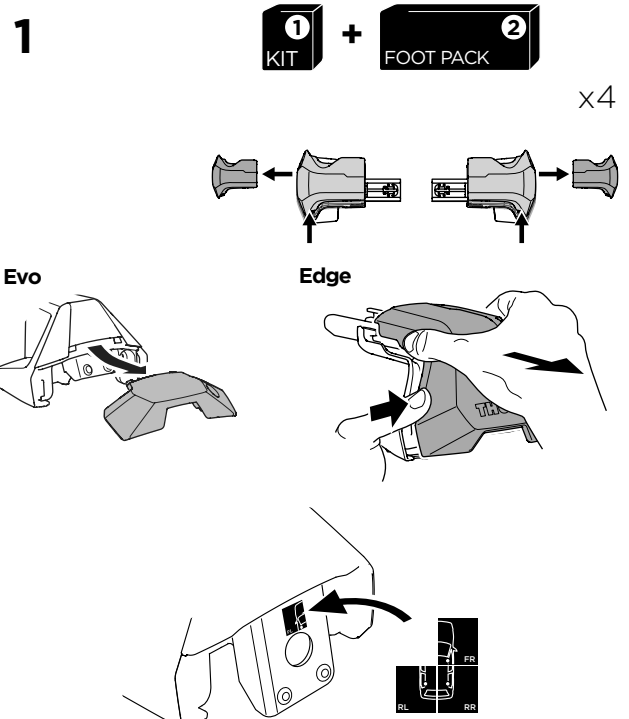

1

Kit 145238

MAZDA CX-30, 5-dr SUV, 20-

ISO 11154-E

THULE WingBar Evo	THULE WingBar Edge	THULE WingBar	THULE SquareBar Evo	Evo X (scale)	Edge X (scale)
MAZDA CX-30, 5-dr SUV, 20-				45	G

THULE ProBar Evo	THULE SlideBar Evo	X (mm/inch)		
MAZDA CX-30, 5-dr SUV, 20-		1101 mm / 43 3/8"		

THULE WingBar Evo	THULE WingBar Edge	THULE WingBar	THULE SquareBar Evo	Evo Y (scale)	Edge Y (scale)
MAZDA CX-30, 5-dr SUV, 20-				34,5	J

THULE ProBar Evo	THULE SlideBar Evo	Y (mm/inch)		
MAZDA CX-30, 5-dr SUV, 20-		996 mm / 39 1/4"		

	W (mm/inch)	Z (mm/inch)
MAZDA CX-30, 5-dr SUV, 20-	670 mm / 26 3/8"	240 mm / 9 1/2"