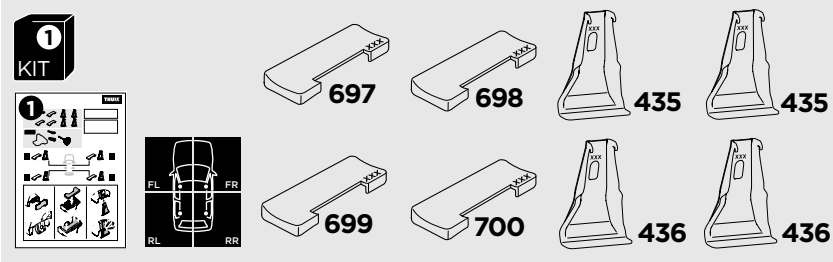

1

Kit 145238

MAZDA CX-30, 5-dr SUV, 20-

ISO 11154-E

THULE WingBar Evo	THULE WingBar Edge	THULE WingBar	THULE SquareBar Evo	Evo X (scale)	Edge X (scale)
MAZDA CX-30, 5-dr SUV, 20-				45	G

THULE ProBar Evo	THULE SlideBar Evo	X (mm/inch)		
MAZDA CX-30, 5-dr SUV, 20-		1101 mm / 43 3/8"		

THULE WingBar Evo	THULE WingBar Edge	THULE WingBar	THULE SquareBar Evo	Evo Y (scale)	Edge Y (scale)
MAZDA CX-30, 5-dr SUV, 20-				34,5	J

THULE ProBar Evo	THULE SlideBar Evo	Y (mm/inch)		
MAZDA CX-30, 5-dr SUV, 20-		996 mm / 39 1/4"		

	W (mm/inch)	Z (mm/inch)
MAZDA CX-30, 5-dr SUV, 20-	670 mm / 26 3/8"	240 mm / 9 1/2"