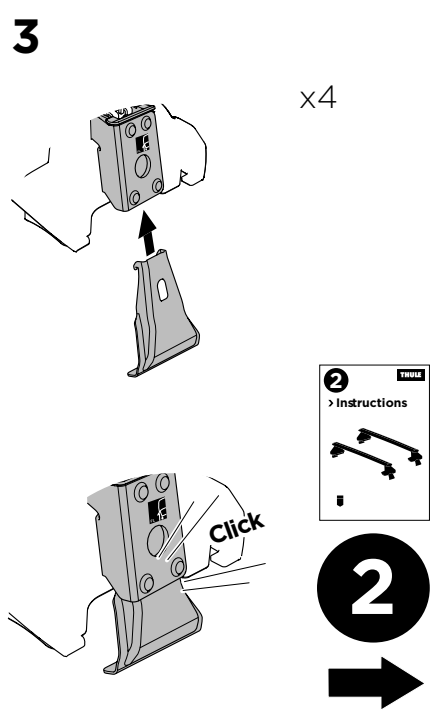

1

Kit 145238

MAZDA CX-30, 5-dr SUV, 20-

ISO 11154-E

THULE WingBar Evo	THULE WingBar Edge	THULE WingBar	THULE SquareBar Evo	Evo X (scale)	Edge X (scale)
MAZDA CX-30, 5-dr SUV, 20-				45	G

THULE ProBar Evo	THULE SlideBar Evo	X (mm/inch)		
MAZDA CX-30, 5-dr SUV, 20-		1101 mm / 43 3/8"		

THULE WingBar Evo	THULE WingBar Edge	THULE WingBar	THULE SquareBar Evo	Evo Y (scale)	Edge Y (scale)
MAZDA CX-30, 5-dr SUV, 20-				34,5	J

THULE ProBar Evo	THULE SlideBar Evo	Y (mm/inch)		
MAZDA CX-30, 5-dr SUV, 20-		996 mm / 39 1/4"		

	W (mm/inch)	Z (mm/inch)
MAZDA CX-30, 5-dr SUV, 20-	670 mm / 26 3/8"	240 mm / 9 1/2"