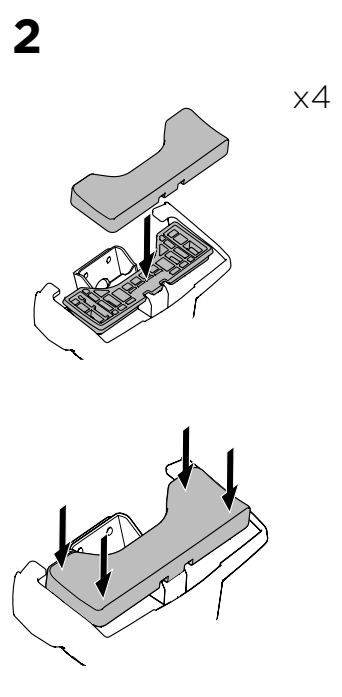

1

Kit 145238

MAZDA CX-30, 5-dr SUV, 20-

ISO 11154-E

THULE WingBar Evo	THULE WingBar Edge	THULE WingBar	THULE SquareBar Evo	Evo X (scale)	Edge X (scale)
MAZDA CX-30, 5-dr SUV, 20-				45	G

THULE ProBar Evo	THULE SlideBar Evo	X (mm/inch)		
MAZDA CX-30, 5-dr SUV, 20-		1101 mm / 43 3/8"		

THULE WingBar Evo	THULE WingBar Edge	THULE WingBar	THULE SquareBar Evo	Evo Y (scale)	Edge Y (scale)
MAZDA CX-30, 5-dr SUV, 20-				34,5	J

THULE ProBar Evo	THULE SlideBar Evo	Y (mm/inch)		
MAZDA CX-30, 5-dr SUV, 20-		996 mm / 39 1/4"		

	W (mm/inch)	Z (mm/inch)
MAZDA CX-30, 5-dr SUV, 20-	670 mm / 26 3/8"	240 mm / 9 1/2"