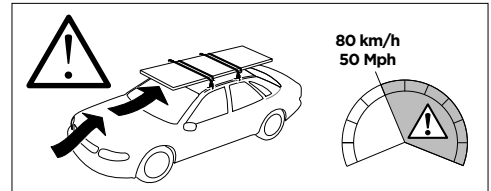

1

Kit 145231

RENAULT Clio (Mk. V), 5-dr Hatchback, 20-

ISO 11154-E