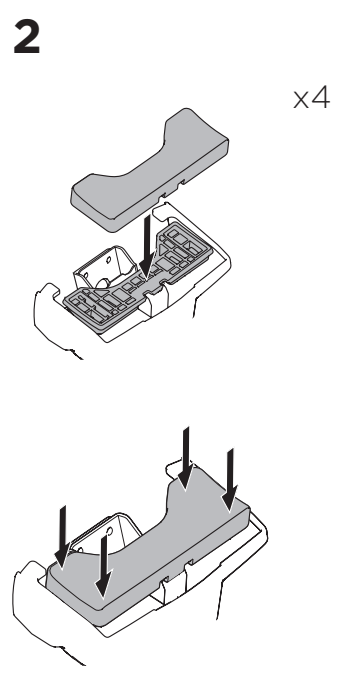

1

Kit 145221

KIA Cerato, 5-dr Hatchback, 19-

KIA Forte5, 5-dr Hatchback, 19-

ISO 11154-E

THULE WingBar Evo	THULE WingBar Edge	THULE WingBar	THULE SquareBar Evo	Evo X (scale)	Edge X (scale)
KIA Cerato, 5-dr Hatchback, 19-				41,0	0
KIA Forte5, 5-dr Hatchback, 19-				41,0	0

THULE ProBar Evo	THULE SlideBar Evo	X (mm/inch)
KIA Cerato, 5-dr Hatchback, 19-		1061 mm / 41 3/4"
KIA Forte5, 5-dr Hatchback, 19-		1061 mm / 41 3/4"

THULE WingBar Evo	THULE WingBar Edge	THULE WingBar	THULE SquareBar Evo	Evo Y (scale)	Edge Y (scale)
KIA Cerato, 5-dr Hatchback, 19-				37,0	E
KIA Forte5, 5-dr Hatchback, 19-				37,0	E

THULE ProBar Evo	THULE SlideBar Evo	Y (mm/inch)
KIA Cerato, 5-dr Hatchback, 19-		1021 mm / 40 1/4"
KIA Forte5, 5-dr Hatchback, 19-		1021 mm / 40 1/4"

	W (mm/inch)	Z (mm/inch)
KIA Cerato, 5-dr Hatchback, 19-	700 mm / 27 1/2"	250 mm / 9 7/8"
KIA Forte5, 5-dr Hatchback, 19-	700 mm / 27 1/2"	250 mm / 9 7/8"