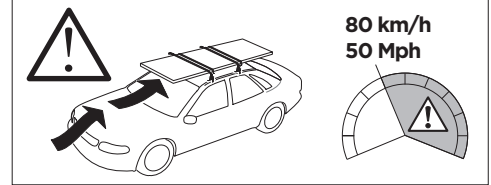

1

Kit 145221

KIA Cerato, 5-dr Hatchback, 19-

KIA Forte5, 5-dr Hatchback, 19-

ISO 11154-E

THULE WingBar Evo	THULE WingBar Edge	THULE WingBar	THULE SquareBar Evo	Evo X (scale)	Edge X (scale)
KIA Cerato, 5-dr Hatchback, 19-				41,0	0
KIA Forte5, 5-dr Hatchback, 19-				41,0	0

THULE ProBar Evo	THULE SlideBar Evo	X (mm/inch)
KIA Cerato, 5-dr Hatchback, 19-		1061 mm / 41 3/4"
KIA Forte5, 5-dr Hatchback, 19-		1061 mm / 41 3/4"

THULE WingBar Evo	THULE WingBar Edge	THULE WingBar	THULE SquareBar Evo	Evo Y (scale)	Edge Y (scale)
KIA Cerato, 5-dr Hatchback, 19-				37,0	E
KIA Forte5, 5-dr Hatchback, 19-				37,0	E