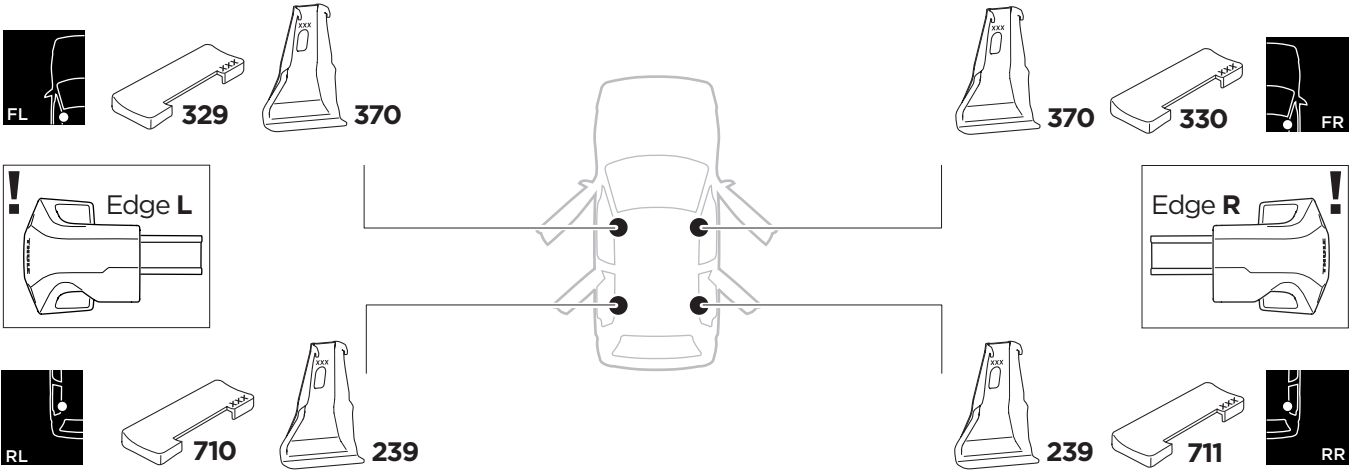

1

Kit 145221

KIA Cerato, 5-dr Hatchback, 19-

KIA Forte5, 5-dr Hatchback, 19-

ISO 11154-E

THULE WingBar Evo	THULE WingBar Edge	THULE WingBar	THULE SquareBar Evo	Evo X (scale)	Edge X (scale)
KIA Cerato, 5-dr Hatchback, 19-				41,0	0
KIA Forte5, 5-dr Hatchback, 19-				41,0	0

THULE ProBar Evo	THULE SlideBar Evo	X (mm/inch)
KIA Cerato, 5-dr Hatchback, 19-		1061 mm / 41 3/4"
KIA Forte5, 5-dr Hatchback, 19-		1061 mm / 41 3/4"

THULE WingBar Evo	THULE WingBar Edge	THULE WingBar	THULE SquareBar Evo	Evo Y (scale)	Edge Y (scale)
KIA Cerato, 5-dr Hatchback, 19-				37,0	E
KIA Forte5, 5-dr Hatchback, 19-				37,0	E

THULE ProBar Evo	THULE SlideBar Evo	Y (mm/inch)
KIA Cerato, 5-dr Hatchback, 19-		1021 mm / 40 1/4"
KIA Forte5, 5-dr Hatchback, 19-		1021 mm / 40 1/4"

	W (mm/inch)	Z (mm/inch)
KIA Cerato, 5-dr Hatchback, 19-	700 mm / 27 1/2"	250 mm / 9 7/8"
KIA Forte5, 5-dr Hatchback, 19-	700 mm / 27 1/2"	250 mm / 9 7/8"