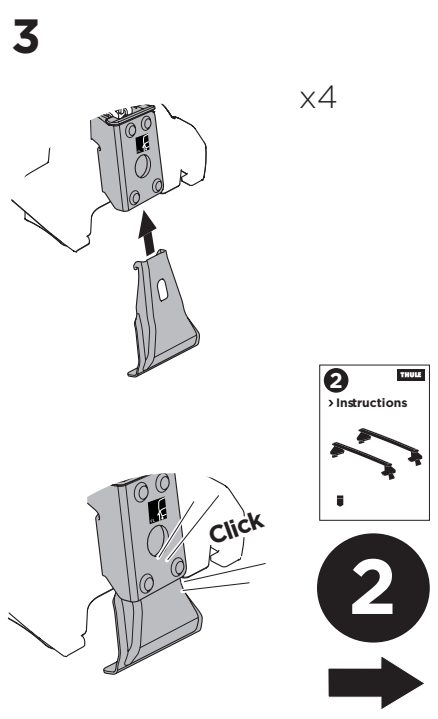

1

Kit 145221

KIA Cerato, 5-dr Hatchback, 19-

KIA Forte5, 5-dr Hatchback, 19-

ISO 11154-E

THULE WingBar Evo	THULE WingBar Edge	THULE WingBar	THULE SquareBar Evo	Evo X (scale)	Edge X (scale)
KIA Cerato, 5-dr Hatchback, 19-				41,0	0
KIA Forte5, 5-dr Hatchback, 19-				41,0	0

THULE ProBar Evo	THULE SlideBar Evo	X (mm/inch)
KIA Cerato, 5-dr Hatchback, 19-		1061 mm / 41 3/4"
KIA Forte5, 5-dr Hatchback, 19-		1061 mm / 41 3/4"

THULE WingBar Evo	THULE WingBar Edge	THULE WingBar	THULE SquareBar Evo	Evo Y (scale)	Edge Y (scale)
KIA Cerato, 5-dr Hatchback, 19-				37,0	E
KIA Forte5, 5-dr Hatchback, 19-				37,0	E

THULE ProBar Evo	THULE SlideBar Evo	Y (mm/inch)
KIA Cerato, 5-dr Hatchback, 19-		1021 mm / 40 1/4"
KIA Forte5, 5-dr Hatchback, 19-		1021 mm / 40 1/4"

	W (mm/inch)	Z (mm/inch)
KIA Cerato, 5-dr Hatchback, 19-	700 mm / 27 1/2"	250 mm / 9 7/8"
KIA Forte5, 5-dr Hatchback, 19-	700 mm / 27 1/2"	250 mm / 9 7/8"