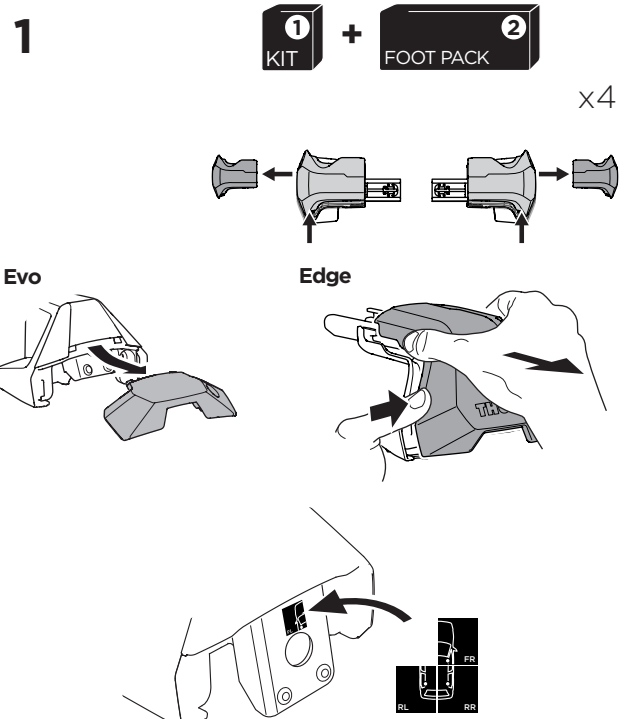

1

Kit 145221

KIA Cerato, 5-dr Hatchback, 19-

KIA Forte5, 5-dr Hatchback, 19-

ISO 11154-E

THULE WingBar Evo	THULE WingBar Edge	THULE WingBar	THULE SquareBar Evo	Evo X (scale)	Edge X (scale)
KIA Cerato, 5-dr Hatchback, 19-				41,0	0
KIA Forte5, 5-dr Hatchback, 19-				41,0	0

THULE ProBar Evo	THULE SlideBar Evo	X (mm/inch)
KIA Cerato, 5-dr Hatchback, 19-		1061 mm / 41 3/4"
KIA Forte5, 5-dr Hatchback, 19-		1061 mm / 41 3/4"

THULE WingBar Evo	THULE WingBar Edge	THULE WingBar	THULE SquareBar Evo	Evo Y (scale)	Edge Y (scale)
KIA Cerato, 5-dr Hatchback, 19-				37,0	E
KIA Forte5, 5-dr Hatchback, 19-				37,0	E

THULE ProBar Evo	THULE SlideBar Evo	Y (mm/inch)
KIA Cerato, 5-dr Hatchback, 19-		1021 mm / 40 1/4"
KIA Forte5, 5-dr Hatchback, 19-		1021 mm / 40 1/4"

	W (mm/inch)	Z (mm/inch)
KIA Cerato, 5-dr Hatchback, 19-	700 mm / 27 1/2"	250 mm / 9 7/8"
KIA Forte5, 5-dr Hatchback, 19-	700 mm / 27 1/2"	250 mm / 9 7/8"