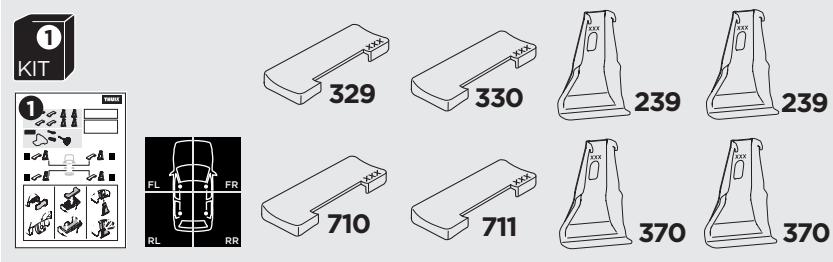

1

Kit 145221

KIA Cerato, 5-dr Hatchback, 19-

KIA Forte5, 5-dr Hatchback, 19-

ISO 11154-E

THULE WingBar Evo	THULE WingBar Edge	THULE WingBar	THULE SquareBar Evo	Evo X (scale)	Edge X (scale)
KIA Cerato, 5-dr Hatchback, 19-				41,0	0
KIA Forte5, 5-dr Hatchback, 19-				41,0	0

THULE ProBar Evo	THULE SlideBar Evo	X (mm/inch)
KIA Cerato, 5-dr Hatchback, 19-		1061 mm / 41 3/4"
KIA Forte5, 5-dr Hatchback, 19-		1061 mm / 41 3/4"

THULE WingBar Evo	THULE WingBar Edge	THULE WingBar	THULE SquareBar Evo	Evo Y (scale)	Edge Y (scale)
KIA Cerato, 5-dr Hatchback, 19-				37,0	E
KIA Forte5, 5-dr Hatchback, 19-				37,0	E

THULE ProBar Evo	THULE SlideBar Evo	Y (mm/inch)
KIA Cerato, 5-dr Hatchback, 19-		1021 mm / 40 1/4"
KIA Forte5, 5-dr Hatchback, 19-		1021 mm / 40 1/4"

	W (mm/inch)	Z (mm/inch)
KIA Cerato, 5-dr Hatchback, 19-	700 mm / 27 1/2"	250 mm / 9 7/8"
KIA Forte5, 5-dr Hatchback, 19-	700 mm / 27 1/2"	250 mm / 9 7/8"