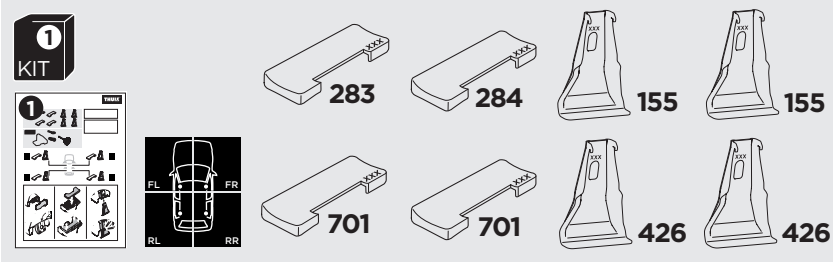

1

Kit 145219

TOYOTA Land Cruiser 150, 5-dr SUV, 09-
TOYOTA Land Cruiser Prado, 5-dr SUV, 09-

ISO 11154-E

THULE WingBar Evo	THULE WingBar Edge	THULE WingBar	THULE SquareBar Evo	Evo X (scale)	Edge X (scale)
TOYOTA Land Cruiser 150, 5-dr SUV, 09-				46,5	D
TOYOTA Land Cruiser Prado, 5-dr SUV, 09-				46,5	D

THULE ProBar Evo	THULE SlideBar Evo	X (mm/inch)		
TOYOTA Land Cruiser 150, 5-dr SUV, 09-		1116 mm / 43 7/8"		
TOYOTA Land Cruiser Prado, 5-dr SUV, 09-		1116 mm / 43 7/8"		

THULE WingBar Evo	THULE WingBar Edge	THULE WingBar	THULE SquareBar Evo	Evo Y (scale)	Edge Y (scale)
TOYOTA Land Cruiser 150, 5-dr SUV, 09-				44,5	H
TOYOTA Land Cruiser Prado, 5-dr SUV, 09-				44,5	H

THULE ProBar Evo	THULE SlideBar Evo	Y (mm/inch)		
TOYOTA Land Cruiser 150, 5-dr SUV, 09-		1096 mm / 43 1/8"		
TOYOTA Land Cruiser Prado, 5-dr SUV, 09-		1096 mm / 43 1/8"		

	W (mm/inch)	Z (mm/inch)
TOYOTA Land Cruiser 150, 5-dr SUV, 09-	750 mm / 29 1/2"	500 mm / 19 5/8"
TOYOTA Land Cruiser Prado, 5-dr SUV, 09-	750 mm / 29 1/2"	500 mm / 19 5/8"