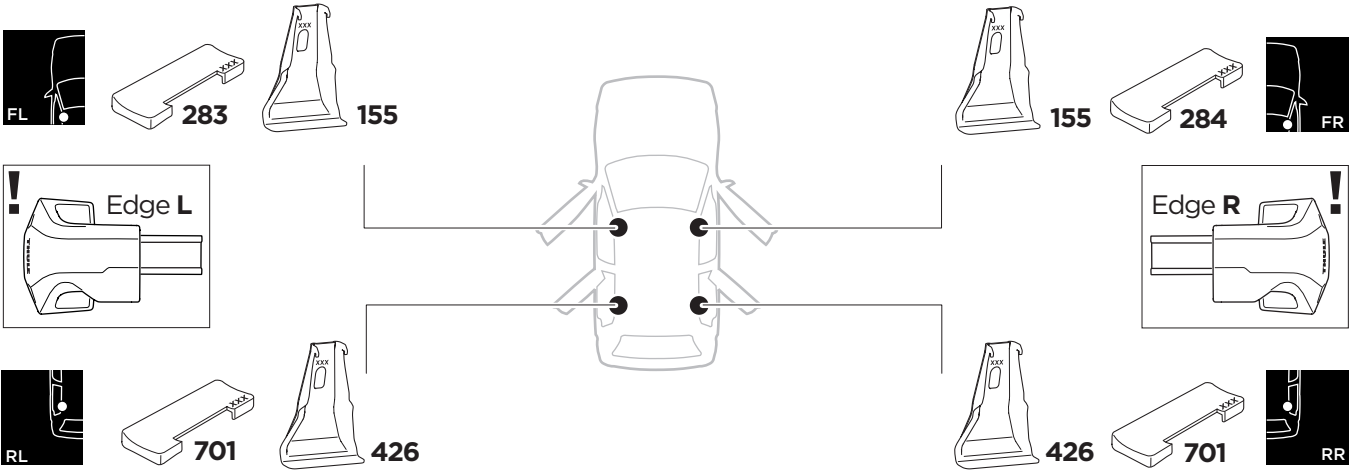

1

Kit 145219

TOYOTA Land Cruiser 150, 5-dr SUV, 09-
TOYOTA Land Cruiser Prado, 5-dr SUV, 09-

ISO 11154-E

THULE WingBar Evo	THULE WingBar Edge	THULE WingBar	THULE SquareBar Evo	Evo X (scale)	Edge X (scale)
TOYOTA Land Cruiser 150, 5-dr SUV, 09-				46,5	D
TOYOTA Land Cruiser Prado, 5-dr SUV, 09-				46,5	D

THULE ProBar Evo	THULE SlideBar Evo	X (mm/inch)		
TOYOTA Land Cruiser 150, 5-dr SUV, 09-		1116 mm / 43 7/8"		
TOYOTA Land Cruiser Prado, 5-dr SUV, 09-		1116 mm / 43 7/8"		

THULE WingBar Evo	THULE WingBar Edge	THULE WingBar	THULE SquareBar Evo	Evo Y (scale)	Edge Y (scale)
TOYOTA Land Cruiser 150, 5-dr SUV, 09-				44,5	H
TOYOTA Land Cruiser Prado, 5-dr SUV, 09-				44,5	H

THULE ProBar Evo	THULE SlideBar Evo	Y (mm/inch)		
TOYOTA Land Cruiser 150, 5-dr SUV, 09-		1096 mm / 43 1/8"		
TOYOTA Land Cruiser Prado, 5-dr SUV, 09-		1096 mm / 43 1/8"		

	W (mm/inch)	Z (mm/inch)
TOYOTA Land Cruiser 150, 5-dr SUV, 09-	750 mm / 29 1/2"	500 mm / 19 5/8"
TOYOTA Land Cruiser Prado, 5-dr SUV, 09-	750 mm / 29 1/2"	500 mm / 19 5/8"