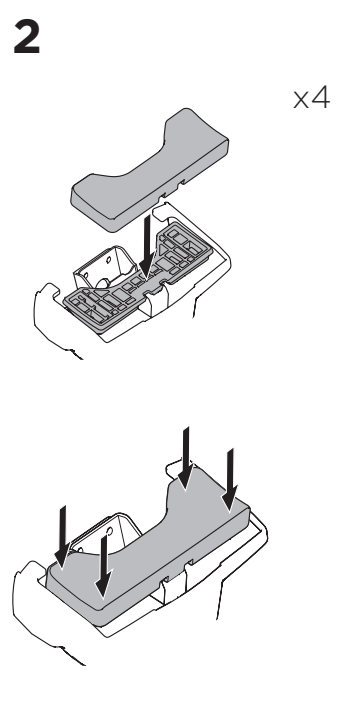

1

Kit 145209

TOYOTA Corolla, 4-dr Sedan, 19- / *20-
 TOYOTA Corolla Sport, 5-dr Hatchback, 19-

*North America

ISO 11154-E

THULE WingBar Evo	THULE WingBar Edge	THULE WingBar	THULE SquareBar Evo	Evo X (scale)	Edge X (scale)
TOYOTA Corolla, 4-dr Sedan, 19-/ *20-				34	K
TOYOTA Corolla Sport, 5-dr Hatchback, 19-				33,5	L
THULE ProBar Evo	THULE SlideBar Evo			X (mm/inch)	
TOYOTA Corolla, 4-dr Sedan, 19-/ *20-				991 mm / 39"	
TOYOTA Corolla Sport, 5-dr Hatchback, 19-				986 mm / 38 7/8"	

THULE WingBar Evo	THULE WingBar Edge	THULE WingBar	THULE SquareBar Evo	Evo Y (scale)	Edge Y (scale)
TOYOTA Corolla, 4-dr Sedan, 19-/ *20-				29,5	B
TOYOTA Corolla Sport, 5-dr Hatchback, 19-				30,5	R
THULE ProBar Evo	THULE SlideBar Evo			Y (mm/inch)	
TOYOTA Corolla, 4-dr Sedan, 19-/ *20-				946 mm / 37 1/4"	
TOYOTA Corolla Sport, 5-dr Hatchback, 19-				956 mm / 37 5/8"	

	W (mm/inch)	Z (mm/inch)
TOYOTA Corolla, 4-dr Sedan, 19-/ *20-	722 mm / 28 3/8"	245 mm / 9 5/8"
TOYOTA Corolla Sport, 5-dr Hatchback, 19-	723 mm / 28 1/2"	245 mm / 9 5/8"