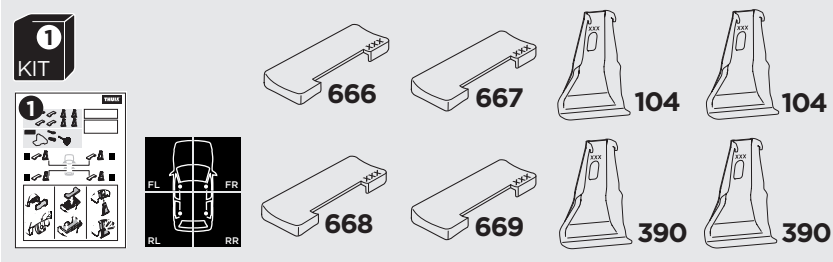

1

Kit 145209

TOYOTA Corolla, 4-dr Sedan, 19- / *20-
 TOYOTA Corolla Sport, 5-dr Hatchback, 19-

*North America

ISO 11154-E

THULE WingBar Evo	THULE WingBar Edge	THULE WingBar	THULE SquareBar Evo	Evo X (scale)	Edge X (scale)
TOYOTA Corolla, 4-dr Sedan, 19-/ *20-				34	K
TOYOTA Corolla Sport, 5-dr Hatchback, 19-				33,5	L
THULE ProBar Evo	THULE SlideBar Evo			X (mm/inch)	
TOYOTA Corolla, 4-dr Sedan, 19-/ *20-				991 mm / 39"	
TOYOTA Corolla Sport, 5-dr Hatchback, 19-				986 mm / 38 7/8"	

THULE WingBar Evo	THULE WingBar Edge	THULE WingBar	THULE SquareBar Evo	Evo Y (scale)	Edge Y (scale)
TOYOTA Corolla, 4-dr Sedan, 19-/ *20-				29,5	B
TOYOTA Corolla Sport, 5-dr Hatchback, 19-				30,5	R
THULE ProBar Evo	THULE SlideBar Evo			Y (mm/inch)	
TOYOTA Corolla, 4-dr Sedan, 19-/ *20-				946 mm / 37 1/4"	
TOYOTA Corolla Sport, 5-dr Hatchback, 19-				956 mm / 37 5/8"	

	W (mm/inch)	Z (mm/inch)
TOYOTA Corolla, 4-dr Sedan, 19-/ *20-	722 mm / 28 3/8"	245 mm / 9 5/8"
TOYOTA Corolla Sport, 5-dr Hatchback, 19-	723 mm / 28 1/2"	245 mm / 9 5/8"