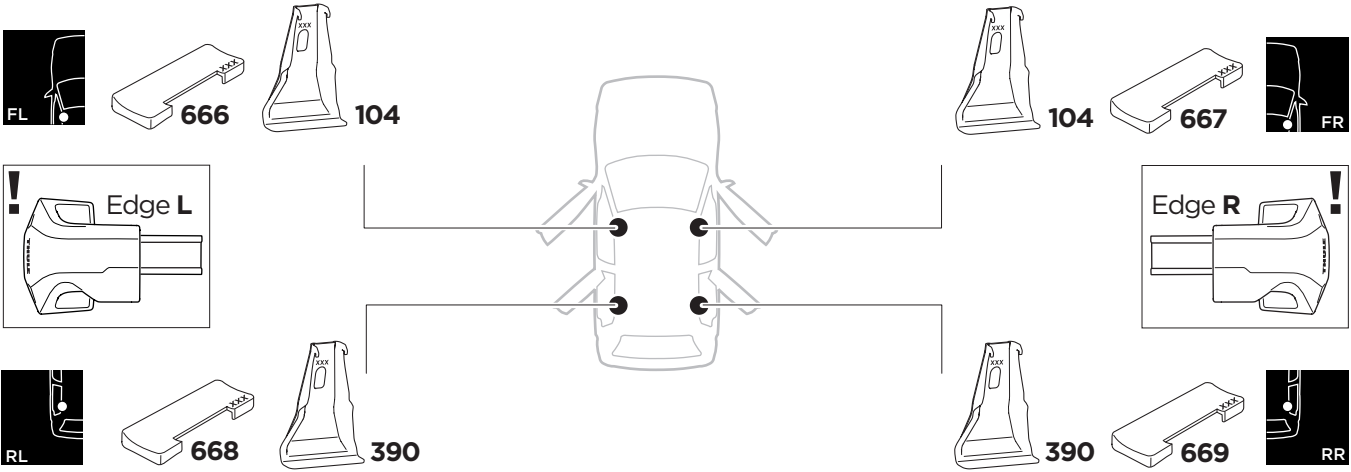

1

Kit 145209

TOYOTA Corolla, 4-dr Sedan, 19- / *20-
 TOYOTA Corolla Sport, 5-dr Hatchback, 19-

*North America

ISO 11154-E

THULE WingBar Evo	THULE WingBar Edge	THULE WingBar	THULE SquareBar Evo	Evo X (scale)	Edge X (scale)
TOYOTA Corolla, 4-dr Sedan, 19-/ *20-				34	K
TOYOTA Corolla Sport, 5-dr Hatchback, 19-				33,5	L
THULE ProBar Evo	THULE SlideBar Evo			X (mm/inch)	
TOYOTA Corolla, 4-dr Sedan, 19-/ *20-				991 mm / 39"	
TOYOTA Corolla Sport, 5-dr Hatchback, 19-				986 mm / 38 7/8"	

THULE WingBar Evo	THULE WingBar Edge	THULE WingBar	THULE SquareBar Evo	Evo Y (scale)	Edge Y (scale)
TOYOTA Corolla, 4-dr Sedan, 19-/ *20-				29,5	B
TOYOTA Corolla Sport, 5-dr Hatchback, 19-				30,5	R
THULE ProBar Evo	THULE SlideBar Evo			Y (mm/inch)	
TOYOTA Corolla, 4-dr Sedan, 19-/ *20-				946 mm / 37 1/4"	
TOYOTA Corolla Sport, 5-dr Hatchback, 19-				956 mm / 37 5/8"	

	W (mm/inch)	Z (mm/inch)
TOYOTA Corolla, 4-dr Sedan, 19-/ *20-	722 mm / 28 3/8"	245 mm / 9 5/8"
TOYOTA Corolla Sport, 5-dr Hatchback, 19-	723 mm / 28 1/2"	245 mm / 9 5/8"