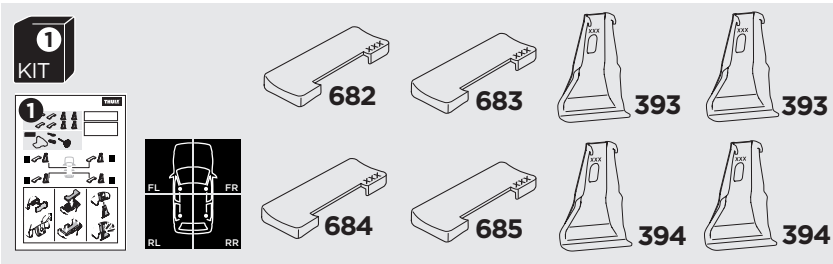

1

Kit 145205

AUDI A1, 5-dr Hatchback, 19-

ISO 11154-E

THULE WingBar Evo	THULE WingBar Edge	THULE WingBar	THULE SquareBar Evo	Evo X (scale)	Edge X (scale)
AUDI A1, 5-dr Hatchback, 19-				35,5	H

THULE ProBar Evo	THULE SlideBar Evo	X (mm/inch)		
AUDI A1, 5-dr Hatchback, 19-		1006 mm / 39 5/8"		

THULE WingBar Evo	THULE WingBar Edge	THULE WingBar	THULE SquareBar Evo	Evo Y (scale)	Edge Y (scale)
AUDI A1, 5-dr Hatchback, 19-				30	A

THULE ProBar Evo	THULE SlideBar Evo	Y (mm/inch)		
AUDI A1, 5-dr Hatchback, 19-		951 mm / 37 1/2"		

	W (mm/inch)	Z (mm/inch)
AUDI A1, 5-dr Hatchback, 19-	710 mm / 28"	222 mm / 8 3/4"