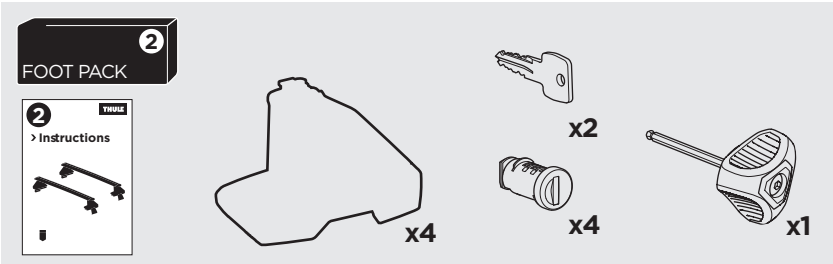

1

Kit 145205

AUDI A1, 5-dr Hatchback, 19-

ISO 11154-E

THULE WingBar Evo	THULE WingBar Edge	THULE WingBar	THULE SquareBar Evo	Evo X (scale)	Edge X (scale)
AUDI A1, 5-dr Hatchback, 19-				35,5	H

THULE ProBar Evo	THULE SlideBar Evo	X (mm/inch)		
AUDI A1, 5-dr Hatchback, 19-		1006 mm / 39 5/8"		

THULE WingBar Evo	THULE WingBar Edge	THULE WingBar	THULE SquareBar Evo	Evo Y (scale)	Edge Y (scale)
AUDI A1, 5-dr Hatchback, 19-				30	A

THULE ProBar Evo	THULE SlideBar Evo	Y (mm/inch)		
AUDI A1, 5-dr Hatchback, 19-		951 mm / 37 1/2"		

	W (mm/inch)	Z (mm/inch)
AUDI A1, 5-dr Hatchback, 19-	710 mm / 28"	222 mm / 8 3/4"