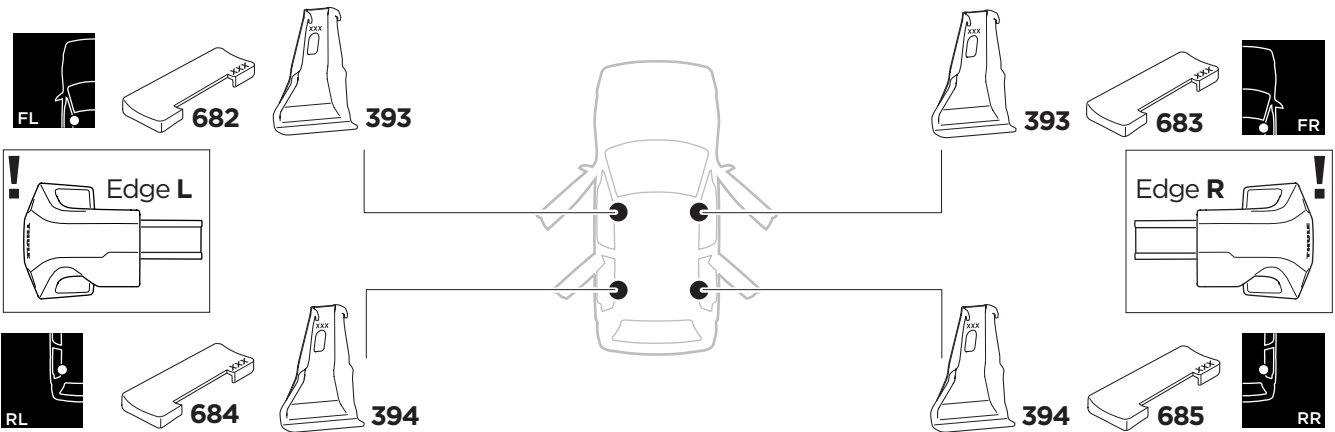

1

Kit 145205

AUDI A1, 5-dr Hatchback, 19-

ISO 11154-E

THULE WingBar Evo	THULE WingBar Edge	THULE WingBar	THULE SquareBar Evo	Evo X (scale)	Edge X (scale)
AUDI A1, 5-dr Hatchback, 19-				35,5	H

THULE ProBar Evo	THULE SlideBar Evo	X (mm/inch)		
AUDI A1, 5-dr Hatchback, 19-		1006 mm / 39 5/8"		

THULE WingBar Evo	THULE WingBar Edge	THULE WingBar	THULE SquareBar Evo	Evo Y (scale)	Edge Y (scale)
AUDI A1, 5-dr Hatchback, 19-				30	A

THULE ProBar Evo	THULE SlideBar Evo	Y (mm/inch)		
AUDI A1, 5-dr Hatchback, 19-		951 mm / 37 1/2"		

	W (mm/inch)	Z (mm/inch)
AUDI A1, 5-dr Hatchback, 19-	710 mm / 28"	222 mm / 8 3/4"