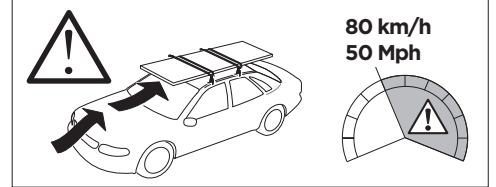

1

Kit 145202

AUDI A6, 4-dr Sedan, 19-

ISO 11154-E