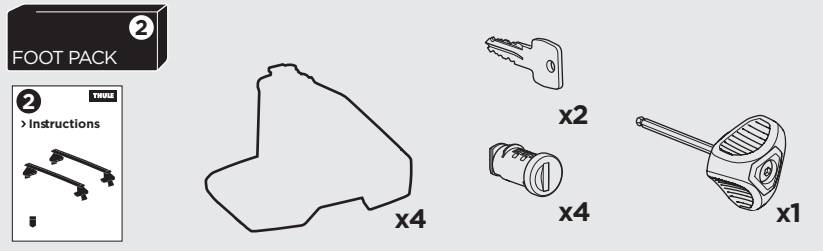

## Kit 145196

AUDI A5 Sportback, 5-dr Hatchback, 17-

ISO 11154-E

THULE WingBar Evo	THULE WingBar Edge	THULE WingBar	THULE SquareBar Evo	<b>Evo X (scale)</b>	<b>Edge X (scale)</b>
<b>AUDI A5 Sportback, 5-dr Hatchback, 17-</b>				<b>42</b>	<b>M</b>

THULE ProBar Evo	THULE SlideBar Evo	<b>X (mm/inch)</b>		
<b>AUDI A5 Sportback, 5-dr Hatchback, 17-</b>		<b>1071 mm / 42 1/8"</b>		

THULE WingBar Evo	THULE WingBar Edge	THULE WingBar	THULE SquareBar Evo	<b>Evo Y (scale)</b>	<b>Edge Y (scale)</b>
<b>AUDI A5 Sportback, 5-dr Hatchback, 17-</b>				<b>39,5</b>	<b>R</b>

THULE ProBar Evo	THULE SlideBar Evo	<b>Y (mm/inch)</b>		
<b>AUDI A5 Sportback, 5-dr Hatchback, 17-</b>		<b>1046 mm / 41 1/8"</b>		

	<b>W (mm/inch)</b>	<b>Z (mm/inch)</b>
<b>AUDI A5 Sportback, 5-dr Hatchback, 17-</b>	<b>715 mm / 28 1/8"</b>	<b>155 mm / 6 1/8"</b>