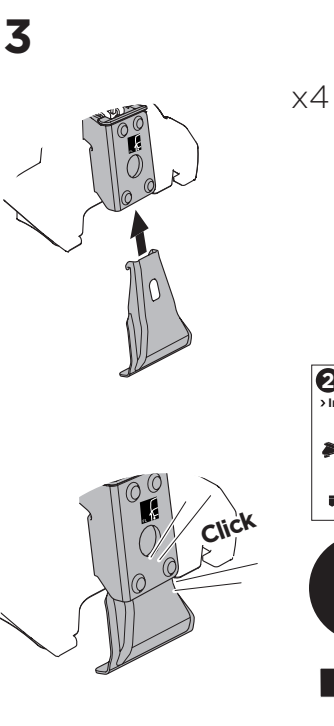

## Kit 145196

AUDI A5 Sportback, 5-dr Hatchback, 17-

ISO 11154-E

THULE WingBar Evo	THULE WingBar Edge	THULE WingBar	THULE SquareBar Evo	<b>Evo X (scale)</b>	<b>Edge X (scale)</b>
<b>AUDI A5 Sportback, 5-dr Hatchback, 17-</b>				<b>42</b>	<b>M</b>

THULE ProBar Evo	THULE SlideBar Evo	<b>X (mm/inch)</b>		
<b>AUDI A5 Sportback, 5-dr Hatchback, 17-</b>		<b>1071 mm / 42 1/8"</b>		

THULE WingBar Evo	THULE WingBar Edge	THULE WingBar	THULE SquareBar Evo	<b>Evo Y (scale)</b>	<b>Edge Y (scale)</b>
<b>AUDI A5 Sportback, 5-dr Hatchback, 17-</b>				<b>39,5</b>	<b>R</b>

THULE ProBar Evo	THULE SlideBar Evo	<b>Y (mm/inch)</b>		
<b>AUDI A5 Sportback, 5-dr Hatchback, 17-</b>		<b>1046 mm / 41 1/8"</b>		

	<b>W (mm/inch)</b>	<b>Z (mm/inch)</b>
<b>AUDI A5 Sportback, 5-dr Hatchback, 17-</b>	<b>715 mm / 28 1/8"</b>	<b>155 mm / 6 1/8"</b>