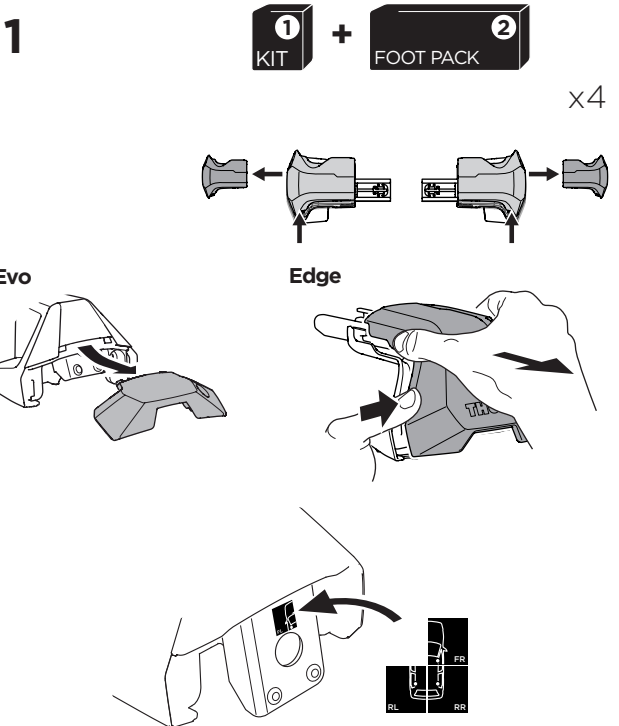

## Kit 145196

AUDI A5 Sportback, 5-dr Hatchback, 17-

ISO 11154-E

THULE WingBar Evo	THULE WingBar Edge	THULE WingBar	THULE SquareBar Evo	<b>Evo X (scale)</b>	<b>Edge X (scale)</b>
<b>AUDI A5 Sportback, 5-dr Hatchback, 17-</b>				<b>42</b>	<b>M</b>

THULE ProBar Evo	THULE SlideBar Evo	<b>X (mm/inch)</b>		
<b>AUDI A5 Sportback, 5-dr Hatchback, 17-</b>		<b>1071 mm / 42 1/8"</b>		

THULE WingBar Evo	THULE WingBar Edge	THULE WingBar	THULE SquareBar Evo	<b>Evo Y (scale)</b>	<b>Edge Y (scale)</b>
<b>AUDI A5 Sportback, 5-dr Hatchback, 17-</b>				<b>39,5</b>	<b>R</b>

THULE ProBar Evo	THULE SlideBar Evo	<b>Y (mm/inch)</b>		
<b>AUDI A5 Sportback, 5-dr Hatchback, 17-</b>		<b>1046 mm / 41 1/8"</b>		

	<b>W (mm/inch)</b>	<b>Z (mm/inch)</b>
<b>AUDI A5 Sportback, 5-dr Hatchback, 17-</b>	<b>715 mm / 28 1/8"</b>	<b>155 mm / 6 1/8"</b>