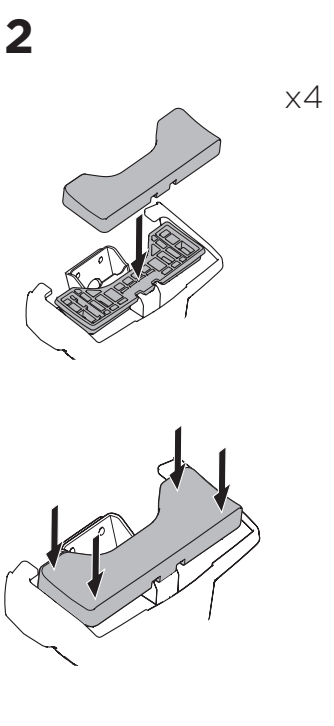

## Kit 145196

AUDI A5 Sportback, 5-dr Hatchback, 17-

ISO 11154-E

THULE WingBar Evo	THULE WingBar Edge	THULE WingBar	THULE SquareBar Evo	<b>Evo X (scale)</b>	<b>Edge X (scale)</b>
<b>AUDI A5 Sportback, 5-dr Hatchback, 17-</b>				<b>42</b>	<b>M</b>

THULE ProBar Evo	THULE SlideBar Evo	<b>X (mm/inch)</b>		
<b>AUDI A5 Sportback, 5-dr Hatchback, 17-</b>		<b>1071 mm / 42 1/8"</b>		

THULE WingBar Evo	THULE WingBar Edge	THULE WingBar	THULE SquareBar Evo	<b>Evo Y (scale)</b>	<b>Edge Y (scale)</b>
<b>AUDI A5 Sportback, 5-dr Hatchback, 17-</b>				<b>39,5</b>	<b>R</b>

THULE ProBar Evo	THULE SlideBar Evo	<b>Y (mm/inch)</b>		
<b>AUDI A5 Sportback, 5-dr Hatchback, 17-</b>		<b>1046 mm / 41 1/8"</b>		

	<b>W (mm/inch)</b>	<b>Z (mm/inch)</b>
<b>AUDI A5 Sportback, 5-dr Hatchback, 17-</b>	<b>715 mm / 28 1/8"</b>	<b>155 mm / 6 1/8"</b>