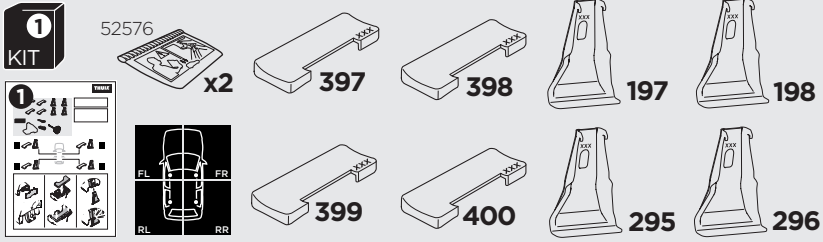

# 1

## Kit 145196

AUDI A5 Sportback, 5-dr Hatchback, 17-

ISO 11154-E

THULE WingBar Evo	THULE WingBar Edge	THULE WingBar	THULE SquareBar Evo	<b>Evo X (scale)</b>	<b>Edge X (scale)</b>
<b>AUDI A5 Sportback, 5-dr Hatchback, 17-</b>				<b>42</b>	<b>M</b>

THULE ProBar Evo	THULE SlideBar Evo	<b>X (mm/inch)</b>		
<b>AUDI A5 Sportback, 5-dr Hatchback, 17-</b>		<b>1071 mm / 42 1/8"</b>		

THULE WingBar Evo	THULE WingBar Edge	THULE WingBar	THULE SquareBar Evo	<b>Evo Y (scale)</b>	<b>Edge Y (scale)</b>
<b>AUDI A5 Sportback, 5-dr Hatchback, 17-</b>				<b>39,5</b>	<b>R</b>

THULE ProBar Evo	THULE SlideBar Evo	<b>Y (mm/inch)</b>		
<b>AUDI A5 Sportback, 5-dr Hatchback, 17-</b>		<b>1046 mm / 41 1/8"</b>		

	<b>W (mm/inch)</b>	<b>Z (mm/inch)</b>
<b>AUDI A5 Sportback, 5-dr Hatchback, 17-</b>	<b>715 mm / 28 1/8"</b>	<b>155 mm / 6 1/8"</b>