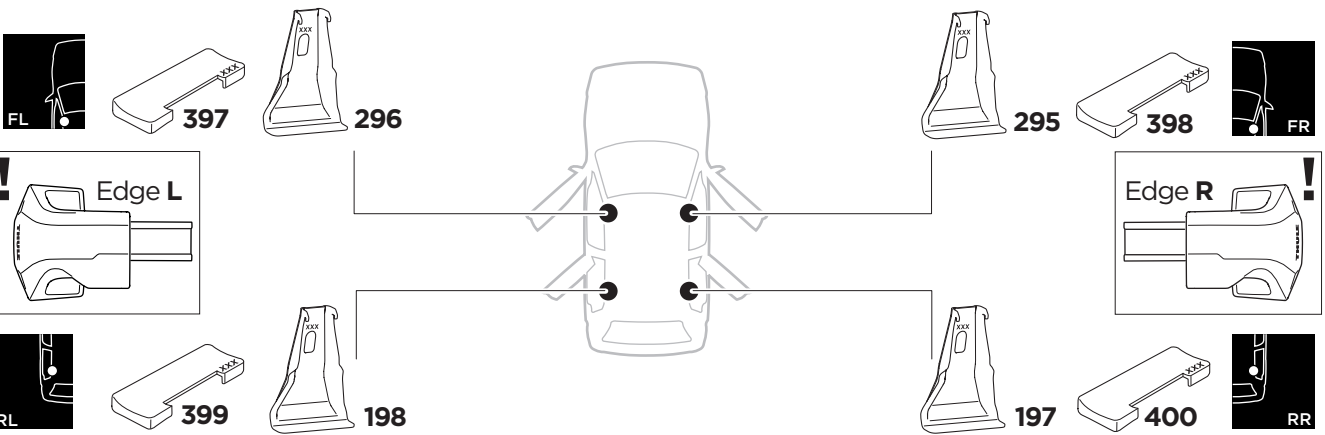

# 1

## Kit 145196

AUDI A5 Sportback, 5-dr Hatchback, 17-

ISO 11154-E

THULE WingBar Evo	THULE WingBar Edge	THULE WingBar	THULE SquareBar Evo	<b>Evo X (scale)</b>	<b>Edge X (scale)</b>
<b>AUDI A5 Sportback, 5-dr Hatchback, 17-</b>				<b>42</b>	<b>M</b>

THULE ProBar Evo	THULE SlideBar Evo	<b>X (mm/inch)</b>		
<b>AUDI A5 Sportback, 5-dr Hatchback, 17-</b>		<b>1071 mm / 42 1/8"</b>		

THULE WingBar Evo	THULE WingBar Edge	THULE WingBar	THULE SquareBar Evo	<b>Evo Y (scale)</b>	<b>Edge Y (scale)</b>
<b>AUDI A5 Sportback, 5-dr Hatchback, 17-</b>				<b>39,5</b>	<b>R</b>

THULE ProBar Evo	THULE SlideBar Evo	<b>Y (mm/inch)</b>		
<b>AUDI A5 Sportback, 5-dr Hatchback, 17-</b>		<b>1046 mm / 41 1/8"</b>		

	<b>W (mm/inch)</b>	<b>Z (mm/inch)</b>
<b>AUDI A5 Sportback, 5-dr Hatchback, 17-</b>	<b>715 mm / 28 1/8"</b>	<b>155 mm / 6 1/8"</b>