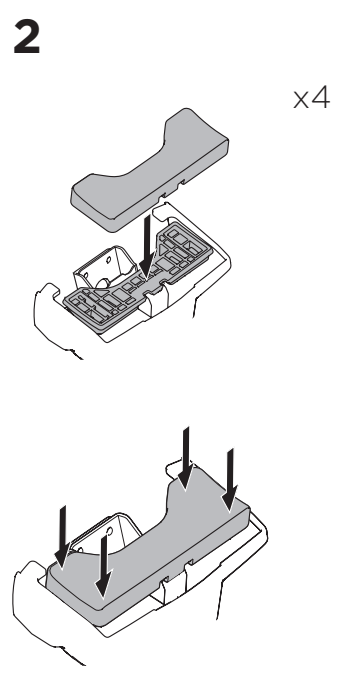

1

Kit 145194

TOYOTA Alphard, 5-dr MPV, 15-
TOYOTA Vellfire, 5-dr MPV, 15-

ISO 11154-E

THULE WingBar Evo	THULE WingBar Edge	THULE WingBar	THULE SquareBar Evo	Evo X (scale)	Edge X (scale)
TOYOTA Alphard, 5-dr MPV, 15-				64	N/A
TOYOTA Vellfire, 5-dr MPV, 15-				64	N/A

THULE ProBar Evo	THULE SlideBar Evo			X (mm/inch)	
TOYOTA Alphard, 5-dr MPV, 15-				1291 mm / 50 7/8"	
TOYOTA Vellfire, 5-dr MPV, 15-				1291 mm / 50 7/8"	

THULE WingBar Evo	THULE WingBar Edge	THULE WingBar	THULE SquareBar Evo	Evo Y (scale)	Edge Y (scale)
TOYOTA Alphard, 5-dr MPV, 15-				64	N/A
TOYOTA Vellfire, 5-dr MPV, 15-				64	N/A

THULE ProBar Evo	THULE SlideBar Evo			Y (mm/inch)	
TOYOTA Alphard, 5-dr MPV, 15-				1291 mm / 50 7/8"	
TOYOTA Vellfire, 5-dr MPV, 15-				1291 mm / 50 7/8"	

	W (mm/inch)	Z (mm/inch)
TOYOTA Alphard, 5-dr MPV, 15-	750 mm / 29 1/2"	800 mm / 31 1/2"
TOYOTA Vellfire, 5-dr MPV, 15-	750 mm / 29 1/2"	800 mm / 31 1/2"