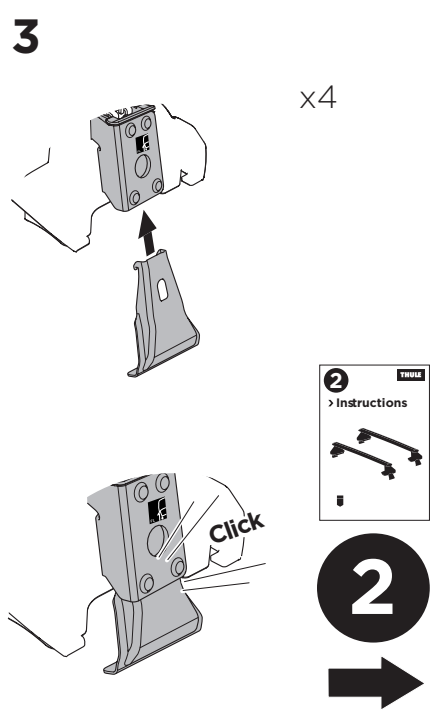

1

Kit 145194

TOYOTA Alphard, 5-dr MPV, 15-
TOYOTA Vellfire, 5-dr MPV, 15-

ISO 11154-E

THULE WingBar Evo	THULE WingBar Edge	THULE WingBar	THULE SquareBar Evo	Evo X (scale)	Edge X (scale)
TOYOTA Alphard, 5-dr MPV, 15-				64	N/A
TOYOTA Vellfire, 5-dr MPV, 15-				64	N/A

THULE ProBar Evo	THULE SlideBar Evo			X (mm/inch)	
TOYOTA Alphard, 5-dr MPV, 15-				1291 mm / 50 7/8"	
TOYOTA Vellfire, 5-dr MPV, 15-				1291 mm / 50 7/8"	

THULE WingBar Evo	THULE WingBar Edge	THULE WingBar	THULE SquareBar Evo	Evo Y (scale)	Edge Y (scale)
TOYOTA Alphard, 5-dr MPV, 15-				64	N/A
TOYOTA Vellfire, 5-dr MPV, 15-				64	N/A

THULE ProBar Evo	THULE SlideBar Evo			Y (mm/inch)	
TOYOTA Alphard, 5-dr MPV, 15-				1291 mm / 50 7/8"	
TOYOTA Vellfire, 5-dr MPV, 15-				1291 mm / 50 7/8"	

	W (mm/inch)	Z (mm/inch)
TOYOTA Alphard, 5-dr MPV, 15-	750 mm / 29 1/2"	800 mm / 31 1/2"
TOYOTA Vellfire, 5-dr MPV, 15-	750 mm / 29 1/2"	800 mm / 31 1/2"