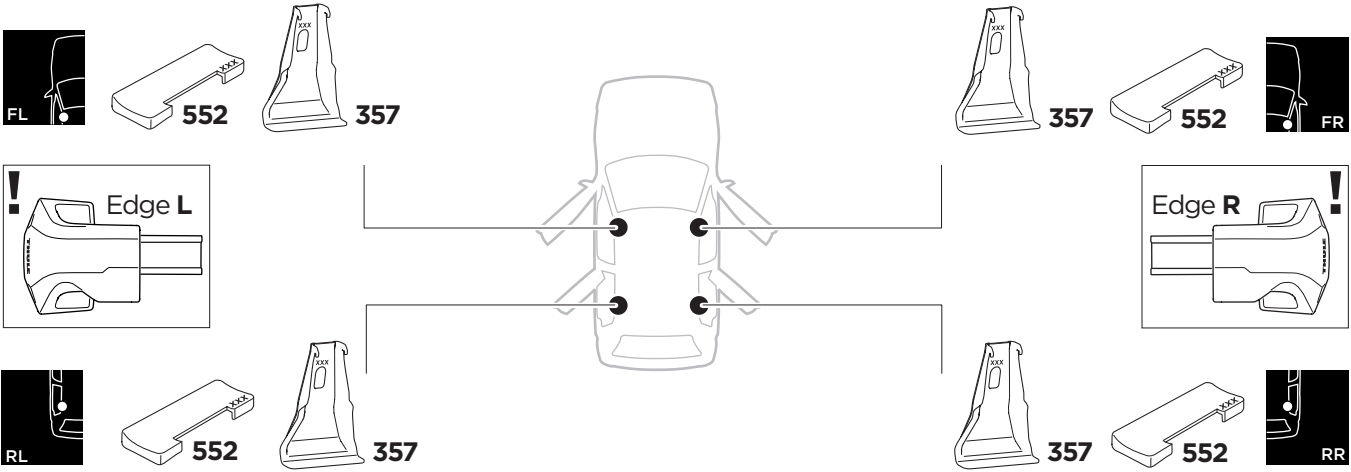

1

Kit 145194

TOYOTA Alphard, 5-dr MPV, 15-
TOYOTA Vellfire, 5-dr MPV, 15-

ISO 11154-E

THULE WingBar Evo	THULE WingBar Edge	THULE WingBar	THULE SquareBar Evo	Evo X (scale)	Edge X (scale)
TOYOTA Alphard, 5-dr MPV, 15-				64	N/A
TOYOTA Vellfire, 5-dr MPV, 15-				64	N/A

THULE ProBar Evo	THULE SlideBar Evo			X (mm/inch)	
TOYOTA Alphard, 5-dr MPV, 15-				1291 mm / 50 7/8"	
TOYOTA Vellfire, 5-dr MPV, 15-				1291 mm / 50 7/8"	

THULE WingBar Evo	THULE WingBar Edge	THULE WingBar	THULE SquareBar Evo	Evo Y (scale)	Edge Y (scale)
TOYOTA Alphard, 5-dr MPV, 15-				64	N/A
TOYOTA Vellfire, 5-dr MPV, 15-				64	N/A

THULE ProBar Evo	THULE SlideBar Evo			Y (mm/inch)	
TOYOTA Alphard, 5-dr MPV, 15-				1291 mm / 50 7/8"	
TOYOTA Vellfire, 5-dr MPV, 15-				1291 mm / 50 7/8"	

	W (mm/inch)	Z (mm/inch)
TOYOTA Alphard, 5-dr MPV, 15-	750 mm / 29 1/2"	800 mm / 31 1/2"
TOYOTA Vellfire, 5-dr MPV, 15-	750 mm / 29 1/2"	800 mm / 31 1/2"