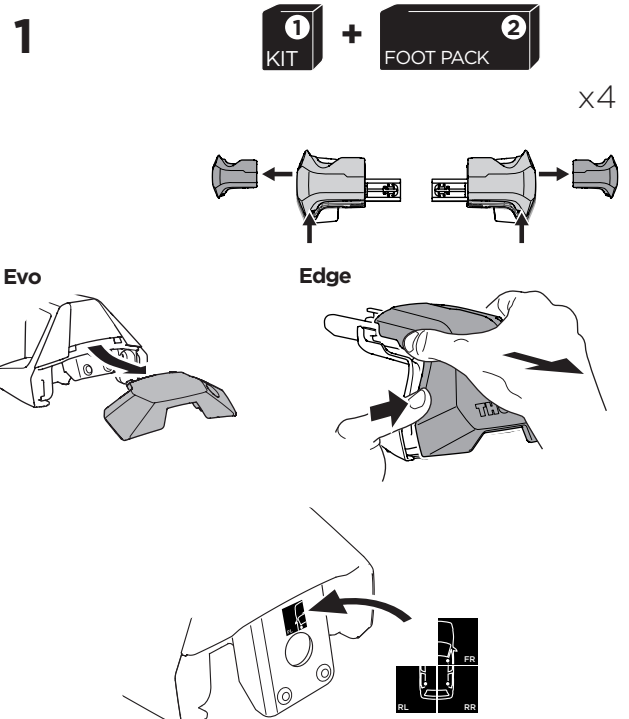

1

Kit 145194

TOYOTA Alphard, 5-dr MPV, 15-
TOYOTA Vellfire, 5-dr MPV, 15-

ISO 11154-E

THULE WingBar Evo	THULE WingBar Edge	THULE WingBar	THULE SquareBar Evo	Evo X (scale)	Edge X (scale)
TOYOTA Alphard, 5-dr MPV, 15-				64	N/A
TOYOTA Vellfire, 5-dr MPV, 15-				64	N/A

THULE ProBar Evo	THULE SlideBar Evo			X (mm/inch)	
TOYOTA Alphard, 5-dr MPV, 15-				1291 mm / 50 7/8"	
TOYOTA Vellfire, 5-dr MPV, 15-				1291 mm / 50 7/8"	

THULE WingBar Evo	THULE WingBar Edge	THULE WingBar	THULE SquareBar Evo	Evo Y (scale)	Edge Y (scale)
TOYOTA Alphard, 5-dr MPV, 15-				64	N/A
TOYOTA Vellfire, 5-dr MPV, 15-				64	N/A

THULE ProBar Evo	THULE SlideBar Evo			Y (mm/inch)	
TOYOTA Alphard, 5-dr MPV, 15-				1291 mm / 50 7/8"	
TOYOTA Vellfire, 5-dr MPV, 15-				1291 mm / 50 7/8"	

	W (mm/inch)	Z (mm/inch)
TOYOTA Alphard, 5-dr MPV, 15-	750 mm / 29 1/2"	800 mm / 31 1/2"
TOYOTA Vellfire, 5-dr MPV, 15-	750 mm / 29 1/2"	800 mm / 31 1/2"