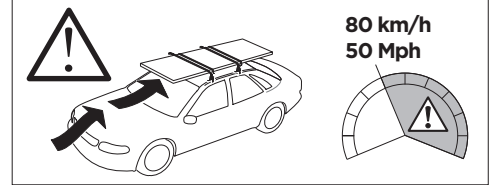

1

Kit 145194

TOYOTA Alphard, 5-dr MPV, 15-
TOYOTA Vellfire, 5-dr MPV, 15-

ISO 11154-E

THULE WingBar Evo	THULE WingBar Edge	THULE WingBar	THULE SquareBar Evo	Evo X (scale)	Edge X (scale)
TOYOTA Alphard, 5-dr MPV, 15-				64	N/A
TOYOTA Vellfire, 5-dr MPV, 15-				64	N/A

THULE ProBar Evo	THULE SlideBar Evo			X (mm/inch)	
TOYOTA Alphard, 5-dr MPV, 15-				1291 mm / 50 7/8"	
TOYOTA Vellfire, 5-dr MPV, 15-				1291 mm / 50 7/8"	

THULE WingBar Evo	THULE WingBar Edge	THULE WingBar	THULE SquareBar Evo	Evo Y (scale)	Edge Y (scale)
TOYOTA Alphard, 5-dr MPV, 15-				64	N/A
TOYOTA Vellfire, 5-dr MPV, 15-				64	N/A

THULE ProBar Evo	THULE SlideBar Evo			Y (mm/inch)	
TOYOTA Alphard, 5-dr MPV, 15-				1291 mm / 50 7/8"	
TOYOTA Vellfire, 5-dr MPV, 15-				1291 mm / 50 7/8"	

	W (mm/inch)	Z (mm/inch)
TOYOTA Alphard, 5-dr MPV, 15-	750 mm / 29 1/2"	800 mm / 31 1/2"
TOYOTA Vellfire, 5-dr MPV, 15-	750 mm / 29 1/2"	800 mm / 31 1/2"