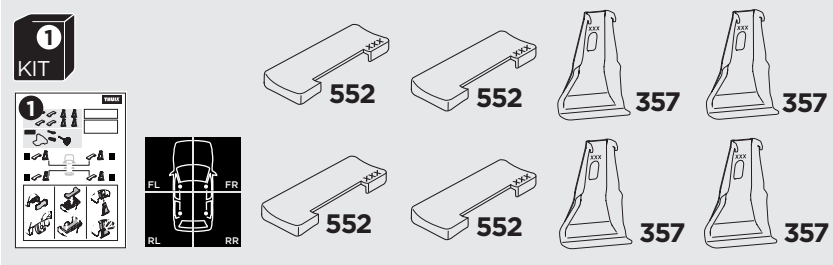

1

Kit 145194

TOYOTA Alphard, 5-dr MPV, 15-
TOYOTA Vellfire, 5-dr MPV, 15-

ISO 11154-E

THULE WingBar Evo	THULE WingBar Edge	THULE WingBar	THULE SquareBar Evo	Evo X (scale)	Edge X (scale)
TOYOTA Alphard, 5-dr MPV, 15-				64	N/A
TOYOTA Vellfire, 5-dr MPV, 15-				64	N/A

THULE ProBar Evo	THULE SlideBar Evo			X (mm/inch)	
TOYOTA Alphard, 5-dr MPV, 15-				1291 mm / 50 7/8"	
TOYOTA Vellfire, 5-dr MPV, 15-				1291 mm / 50 7/8"	

THULE WingBar Evo	THULE WingBar Edge	THULE WingBar	THULE SquareBar Evo	Evo Y (scale)	Edge Y (scale)
TOYOTA Alphard, 5-dr MPV, 15-				64	N/A
TOYOTA Vellfire, 5-dr MPV, 15-				64	N/A

THULE ProBar Evo	THULE SlideBar Evo			Y (mm/inch)	
TOYOTA Alphard, 5-dr MPV, 15-				1291 mm / 50 7/8"	
TOYOTA Vellfire, 5-dr MPV, 15-				1291 mm / 50 7/8"	

	W (mm/inch)	Z (mm/inch)
TOYOTA Alphard, 5-dr MPV, 15-	750 mm / 29 1/2"	800 mm / 31 1/2"
TOYOTA Vellfire, 5-dr MPV, 15-	750 mm / 29 1/2"	800 mm / 31 1/2"