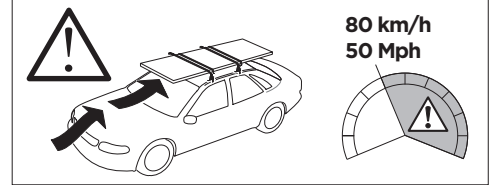

1

Kit 145192

FORD Escape, 5-dr SUV, *12-19

FORD Kuga (Mk. II), 5-dr SUV, 12-20

*North America

ISO 11154-E