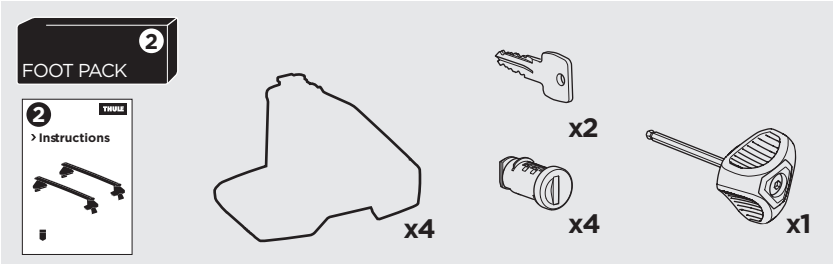

1

Kit 145190

HONDA Civic, 4-dr Sedan, 05-11/*06-11

*North America

ISO 11154-E

THULE WingBar Evo	THULE WingBar Edge	THULE WingBar	THULE SquareBar Evo	Evo X (scale)	Edge X (scale)
HONDA Civic, 4-dr Sedan, 05-11/*06-11				42	M

THULE ProBar Evo	THULE SlideBar Evo	X (mm/inch)		
HONDA Civic, 4-dr Sedan, 05-11/*06-11		1071 mm / 42 1/8"		

THULE WingBar Evo	THULE WingBar Edge	THULE WingBar	THULE SquareBar Evo	Evo Y (scale)	Edge Y (scale)
HONDA Civic, 4-dr Sedan, 05-11/*06-11				41	O

THULE ProBar Evo	THULE SlideBar Evo	Y (mm/inch)		
HONDA Civic, 4-dr Sedan, 05-11/*06-11		1061 mm / 41 3/4"		

	W (mm/inch)	Z (mm/inch)
HONDA Civic, 4-dr Sedan, 05-11/*06-11	650 mm / 25 5/8"	300 mm / 11 3/4"