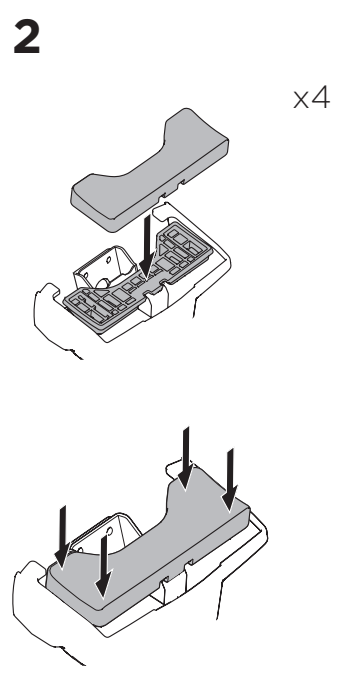

1

Kit 145190

HONDA Civic, 4-dr Sedan, 05-11/*06-11

*North America

ISO 11154-E

THULE WingBar Evo	THULE WingBar Edge	THULE WingBar	THULE SquareBar Evo	Evo X (scale)	Edge X (scale)
HONDA Civic, 4-dr Sedan, 05-11/*06-11				42	M

THULE ProBar Evo	THULE SlideBar Evo	X (mm/inch)		
HONDA Civic, 4-dr Sedan, 05-11/*06-11		1071 mm / 42 1/8"		

THULE WingBar Evo	THULE WingBar Edge	THULE WingBar	THULE SquareBar Evo	Evo Y (scale)	Edge Y (scale)
HONDA Civic, 4-dr Sedan, 05-11/*06-11				41	O

THULE ProBar Evo	THULE SlideBar Evo	Y (mm/inch)		
HONDA Civic, 4-dr Sedan, 05-11/*06-11		1061 mm / 41 3/4"		

	W (mm/inch)	Z (mm/inch)
HONDA Civic, 4-dr Sedan, 05-11/*06-11	650 mm / 25 5/8"	300 mm / 11 3/4"