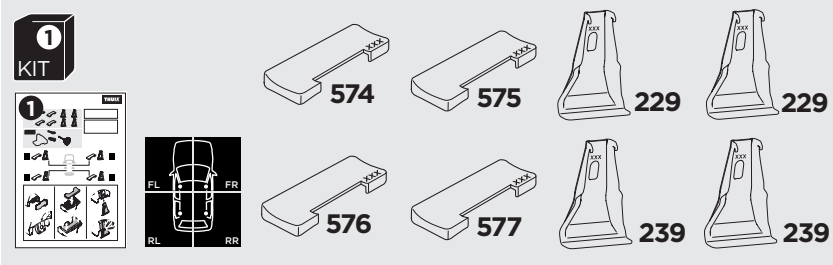

1

Kit 145190

HONDA Civic, 4-dr Sedan, 05-11/*06-11

*North America

ISO 11154-E

THULE WingBar Evo	THULE WingBar Edge	THULE WingBar	THULE SquareBar Evo	Evo X (scale)	Edge X (scale)
HONDA Civic, 4-dr Sedan, 05-11/*06-11				42	M

THULE ProBar Evo	THULE SlideBar Evo	X (mm/inch)		
HONDA Civic, 4-dr Sedan, 05-11/*06-11		1071 mm / 42 1/8"		

THULE WingBar Evo	THULE WingBar Edge	THULE WingBar	THULE SquareBar Evo	Evo Y (scale)	Edge Y (scale)
HONDA Civic, 4-dr Sedan, 05-11/*06-11				41	O

THULE ProBar Evo	THULE SlideBar Evo	Y (mm/inch)		
HONDA Civic, 4-dr Sedan, 05-11/*06-11		1061 mm / 41 3/4"		

	W (mm/inch)	Z (mm/inch)
HONDA Civic, 4-dr Sedan, 05-11/*06-11	650 mm / 25 5/8"	300 mm / 11 3/4"