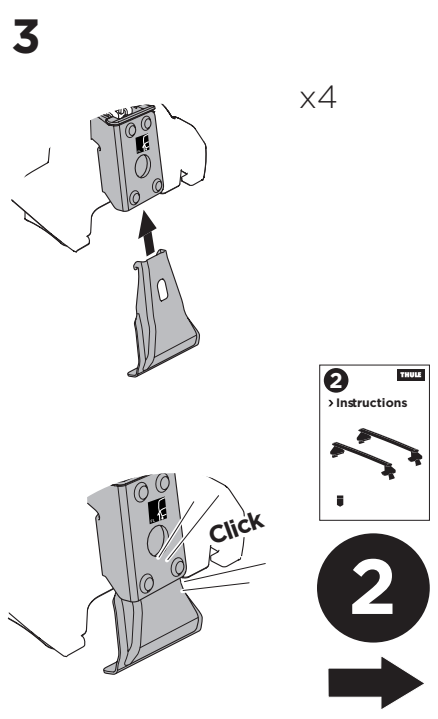

1

Kit 145190

HONDA Civic, 4-dr Sedan, 05-11/*06-11

*North America

ISO 11154-E

THULE WingBar Evo	THULE WingBar Edge	THULE WingBar	THULE SquareBar Evo	Evo X (scale)	Edge X (scale)
HONDA Civic, 4-dr Sedan, 05-11/*06-11				42	M

THULE ProBar Evo	THULE SlideBar Evo	X (mm/inch)		
HONDA Civic, 4-dr Sedan, 05-11/*06-11		1071 mm / 42 1/8"		

THULE WingBar Evo	THULE WingBar Edge	THULE WingBar	THULE SquareBar Evo	Evo Y (scale)	Edge Y (scale)
HONDA Civic, 4-dr Sedan, 05-11/*06-11				41	O

THULE ProBar Evo	THULE SlideBar Evo	Y (mm/inch)		
HONDA Civic, 4-dr Sedan, 05-11/*06-11		1061 mm / 41 3/4"		

	W (mm/inch)	Z (mm/inch)
HONDA Civic, 4-dr Sedan, 05-11/*06-11	650 mm / 25 5/8"	300 mm / 11 3/4"