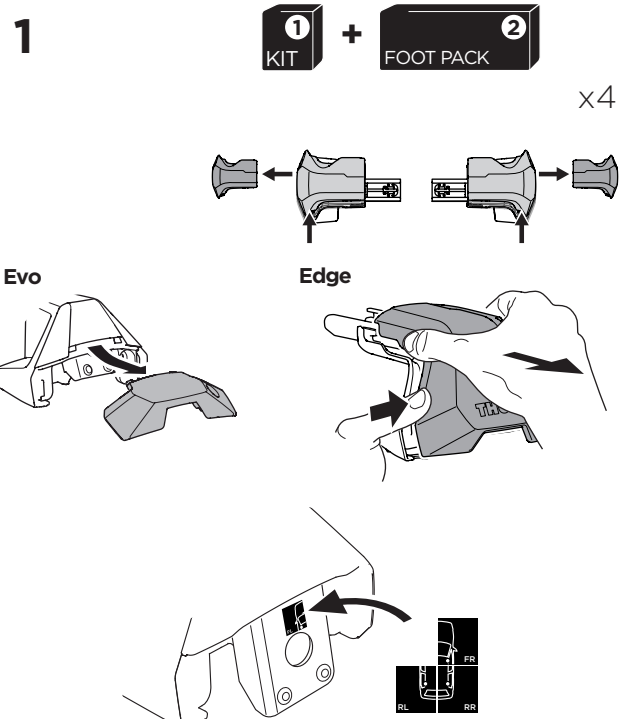

1

Kit 145190

HONDA Civic, 4-dr Sedan, 05-11/*06-11

*North America

ISO 11154-E

THULE WingBar Evo	THULE WingBar Edge	THULE WingBar	THULE SquareBar Evo	Evo X (scale)	Edge X (scale)
HONDA Civic, 4-dr Sedan, 05-11/*06-11				42	M

THULE ProBar Evo	THULE SlideBar Evo	X (mm/inch)		
HONDA Civic, 4-dr Sedan, 05-11/*06-11		1071 mm / 42 1/8"		

THULE WingBar Evo	THULE WingBar Edge	THULE WingBar	THULE SquareBar Evo	Evo Y (scale)	Edge Y (scale)
HONDA Civic, 4-dr Sedan, 05-11/*06-11				41	O

THULE ProBar Evo	THULE SlideBar Evo	Y (mm/inch)		
HONDA Civic, 4-dr Sedan, 05-11/*06-11		1061 mm / 41 3/4"		

	W (mm/inch)	Z (mm/inch)
HONDA Civic, 4-dr Sedan, 05-11/*06-11	650 mm / 25 5/8"	300 mm / 11 3/4"