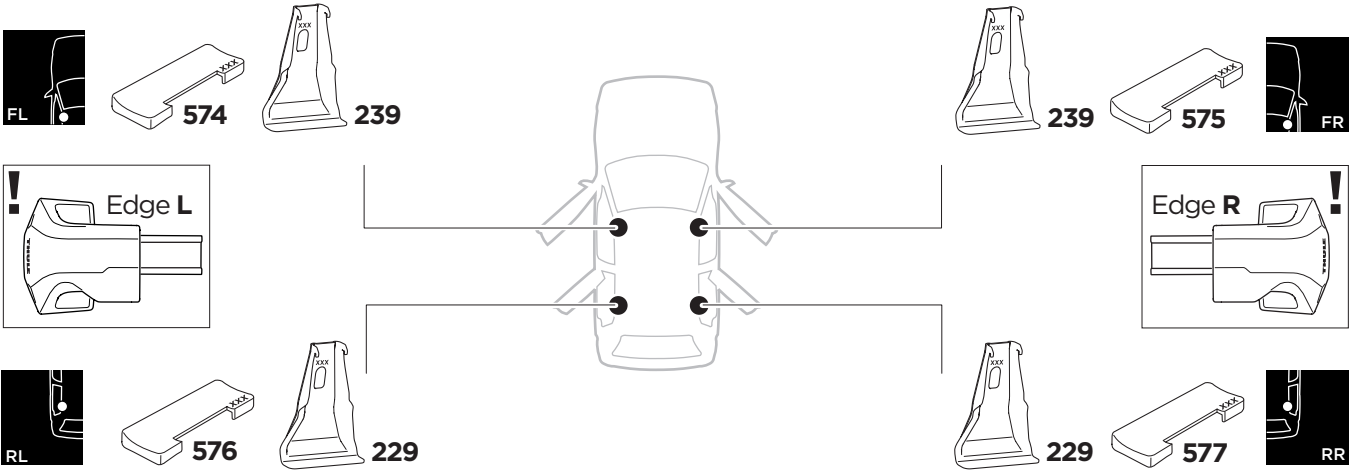

1

Kit 145190

HONDA Civic, 4-dr Sedan, 05-11/*06-11

*North America

ISO 11154-E

THULE WingBar Evo	THULE WingBar Edge	THULE WingBar	THULE SquareBar Evo	Evo X (scale)	Edge X (scale)
HONDA Civic, 4-dr Sedan, 05-11/*06-11				42	M

THULE ProBar Evo	THULE SlideBar Evo	X (mm/inch)		
HONDA Civic, 4-dr Sedan, 05-11/*06-11		1071 mm / 42 1/8"		

THULE WingBar Evo	THULE WingBar Edge	THULE WingBar	THULE SquareBar Evo	Evo Y (scale)	Edge Y (scale)
HONDA Civic, 4-dr Sedan, 05-11/*06-11				41	O

THULE ProBar Evo	THULE SlideBar Evo	Y (mm/inch)		
HONDA Civic, 4-dr Sedan, 05-11/*06-11		1061 mm / 41 3/4"		

	W (mm/inch)	Z (mm/inch)
HONDA Civic, 4-dr Sedan, 05-11/*06-11	650 mm / 25 5/8"	300 mm / 11 3/4"