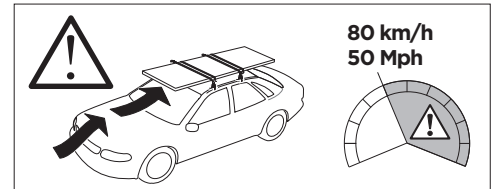

1

Kit 145183

CHEVROLET Cruze, 4-dr Sedan, 09-15
CHEVROLET Cruze, 4-dr Sedan, *11-15
CHEVROLET Cruze, 5-dr Hatchback, 11-15
DAEWOO Lacetti Premiere, 4-dr Sedan, 09-15
HOLDEN Cruze, 4-dr Sedan, 09-18

*North America

ISO 11154-E

1 KIT