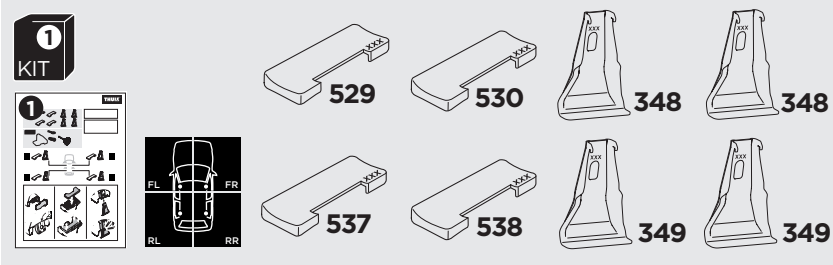

1

Kit 145167

RENAULT Clio (IV), 5-dr Hatchback, 13-19

ISO 11154-E

THULE WingBar Evo	THULE WingBar Edge	THULE WingBar	THULE SquareBar Evo	Evo X (scale)	Edge X (scale)
RENAULT Clio (IV), 5-dr Hatchback, 13-19				36,5	F

THULE ProBar Evo	THULE SlideBar Evo	X (mm/inch)		
RENAULT Clio (IV), 5-dr Hatchback, 13-19		1016 mm / 40"		

THULE WingBar Evo	THULE WingBar Edge	THULE WingBar	THULE SquareBar Evo	Evo Y (scale)	Edge Y (scale)
RENAULT Clio (IV), 5-dr Hatchback, 13-19				28,5	D

THULE ProBar Evo	THULE SlideBar Evo	Y (mm/inch)		
RENAULT Clio (IV), 5-dr Hatchback, 13-19		936 mm / 36 7/8"		

	W (mm/inch)	Z (mm/inch)
RENAULT Clio (IV), 5-dr Hatchback, 13-19	730 mm / 28 3/4"	255 mm / 10"