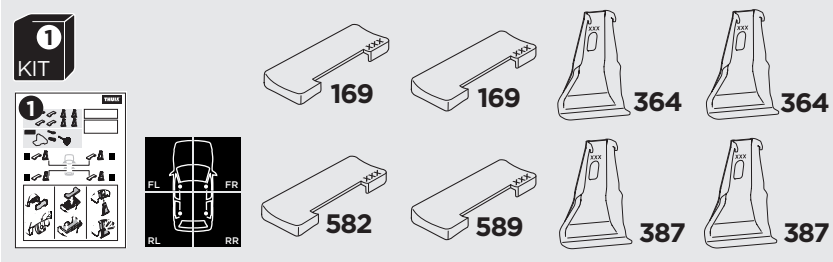

1

Kit 145165

BMW X2, 5-dr SUV, 18-

ISO 11154-E

THULE WingBar Evo	THULE WingBar Edge	THULE WingBar	THULE SquareBar Evo	Evo X (scale)	Edge X (scale)
BMW X2, 5-dr SUV, 18-				52	K

THULE ProBar Evo	THULE SlideBar Evo	X (mm/inch)		
BMW X2, 5-dr SUV, 18-		1171 mm / 46 1/8"		

THULE WingBar Evo	THULE WingBar Edge	THULE WingBar	THULE SquareBar Evo	Evo Y (scale)	Edge Y (scale)
BMW X2, 5-dr SUV, 18-				43	K

THULE ProBar Evo	THULE SlideBar Evo	Y (mm/inch)		
BMW X2, 5-dr SUV, 18-		1081 mm / 42 1/2"		

	W (mm/inch)	Z (mm/inch)
BMW X2, 5-dr SUV, 18-	700 mm / 27 1/2"	225 mm / 8 7/8"