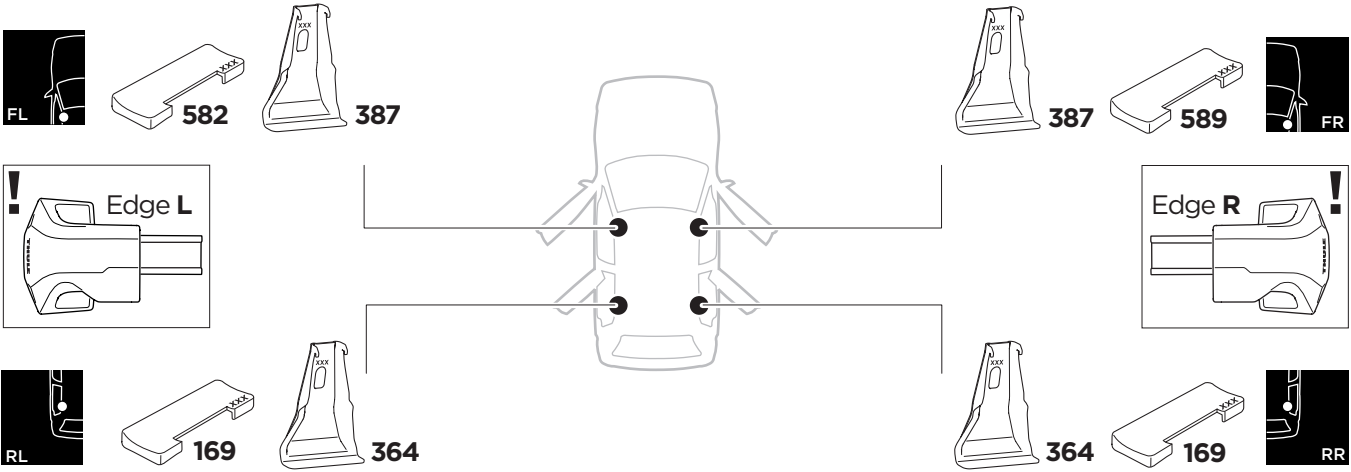

1

Kit 145165

BMW X2, 5-dr SUV, 18-

ISO 11154-E

THULE WingBar Evo	THULE WingBar Edge	THULE WingBar	THULE SquareBar Evo	Evo X (scale)	Edge X (scale)
BMW X2, 5-dr SUV, 18-				52	K

THULE ProBar Evo	THULE SlideBar Evo	X (mm/inch)		
BMW X2, 5-dr SUV, 18-		1171 mm / 46 1/8"		

THULE WingBar Evo	THULE WingBar Edge	THULE WingBar	THULE SquareBar Evo	Evo Y (scale)	Edge Y (scale)
BMW X2, 5-dr SUV, 18-				43	K

THULE ProBar Evo	THULE SlideBar Evo	Y (mm/inch)		
BMW X2, 5-dr SUV, 18-		1081 mm / 42 1/2"		

	W (mm/inch)	Z (mm/inch)
BMW X2, 5-dr SUV, 18-	700 mm / 27 1/2"	225 mm / 8 7/8"