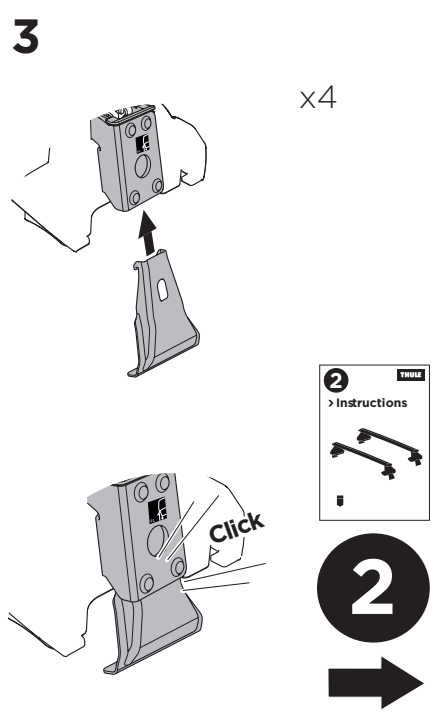

1

Kit 145164

AUDI A7, 5-dr Hatchback, 18-

ISO 11154-E

THULE WingBar Evo	THULE WingBar Edge	THULE WingBar	THULE SquareBar Evo	Evo X (scale)	Edge X (scale)
AUDI A7, 5-dr Hatchback, 18-				45,5	F

THULE ProBar Evo	THULE SlideBar Evo	X (mm/inch)		
AUDI A7, 5-dr Hatchback, 18-		1106 mm / 43 1/2"		

THULE WingBar Evo	THULE WingBar Edge	THULE WingBar	THULE SquareBar Evo	Evo Y (scale)	Edge Y (scale)
AUDI A7, 5-dr Hatchback, 18-				42,5	L

THULE ProBar Evo	THULE SlideBar Evo	Y (mm/inch)		
AUDI A7, 5-dr Hatchback, 18-		1076 mm / 42 3/8"		

	W (mm/inch)	Z (mm/inch)
AUDI A7, 5-dr Hatchback, 18-	760 mm / 29 7/8"	175 mm / 6 7/8"

i