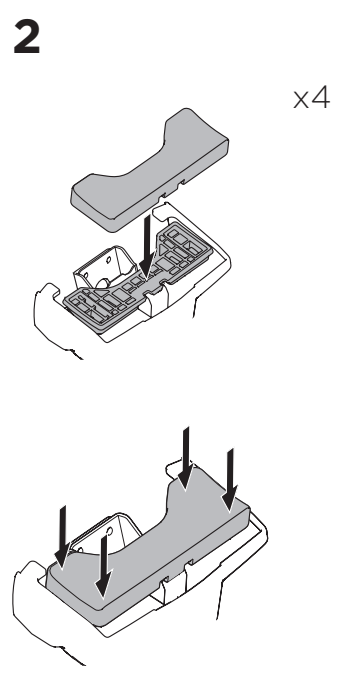

1

Kit 145164

AUDI A7, 5-dr Hatchback, 18-

ISO 11154-E

THULE WingBar Evo	THULE WingBar Edge	THULE WingBar	THULE SquareBar Evo	Evo X (scale)	Edge X (scale)
AUDI A7, 5-dr Hatchback, 18-				45,5	F

THULE ProBar Evo	THULE SlideBar Evo	X (mm/inch)		
AUDI A7, 5-dr Hatchback, 18-		1106 mm / 43 1/2"		

THULE WingBar Evo	THULE WingBar Edge	THULE WingBar	THULE SquareBar Evo	Evo Y (scale)	Edge Y (scale)
AUDI A7, 5-dr Hatchback, 18-				42,5	L

THULE ProBar Evo	THULE SlideBar Evo	Y (mm/inch)		
AUDI A7, 5-dr Hatchback, 18-		1076 mm / 42 3/8"		

	W (mm/inch)	Z (mm/inch)
AUDI A7, 5-dr Hatchback, 18-	760 mm / 29 7/8"	175 mm / 6 7/8"

i