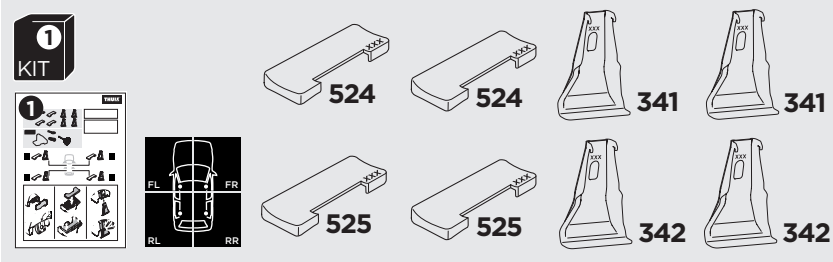

## Kit 145160

NISSAN Frontier, 4-dr Pickup Double Cab, 05-15

NISSAN Navara, 4-dr Pickup Double Cab, 05-15

ISO 11154-E

THULE WingBar Evo          THULE WingBar Edge          THULE WingBar          THULE SquareBar Evo	Evo X (scale)	Edge X (scale)
NISSAN Frontier, 4-dr Pickup Double Cab, 05-15	46,5	D
NISSAN Navara, 4-dr Pickup Double Cab, 05-15	46,5	D

THULE ProBar Evo          THULE SlideBar Evo	X (mm/inch)
NISSAN Frontier, 4-dr Pickup Double Cab, 05-15	1116 mm / 43 7/8"
NISSAN Navara, 4-dr Pickup Double Cab, 05-15	1116 mm / 43 7/8"

THULE WingBar Evo          THULE WingBar Edge          THULE WingBar          THULE SquareBar Evo	Evo Y (scale)	Edge Y (scale)
NISSAN Frontier, 4-dr Pickup Double Cab, 05-15	45	G
NISSAN Navara, 4-dr Pickup Double Cab, 05-15	45	G

THULE ProBar Evo          THULE SlideBar Evo	Y (mm/inch)
NISSAN Frontier, 4-dr Pickup Double Cab, 05-15	1101 mm / 43 3/8"
NISSAN Navara, 4-dr Pickup Double Cab, 05-15	1101 mm / 43 3/8"

	W (mm/inch)	Z (mm/inch)
NISSAN Frontier, 4-dr Pickup Double Cab, 05-15	700 mm / 27 1/2"	275 mm / 10 7/8"
NISSAN Navara, 4-dr Pickup Double Cab, 05-15	700 mm / 27 1/2"	275 mm / 10 7/8"