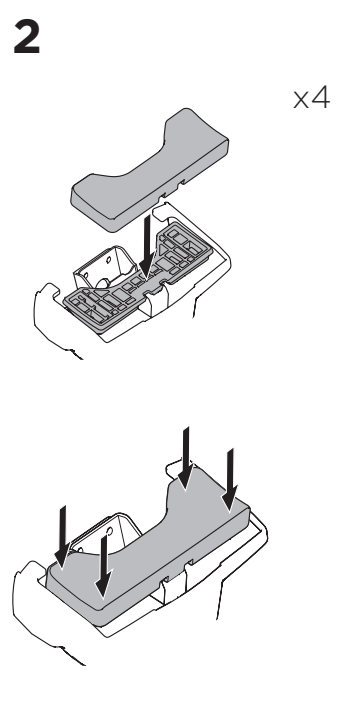

## Kit 145160

NISSAN Frontier, 4-dr Pickup Double Cab, 05-15

NISSAN Navara, 4-dr Pickup Double Cab, 05-15

ISO 11154-E

THULE WingBar Evo          THULE WingBar Edge          THULE WingBar          THULE SquareBar Evo	Evo X (scale)	Edge X (scale)
NISSAN Frontier, 4-dr Pickup Double Cab, 05-15	46,5	D
NISSAN Navara, 4-dr Pickup Double Cab, 05-15	46,5	D

THULE ProBar Evo          THULE SlideBar Evo	X (mm/inch)
NISSAN Frontier, 4-dr Pickup Double Cab, 05-15	1116 mm / 43 7/8"
NISSAN Navara, 4-dr Pickup Double Cab, 05-15	1116 mm / 43 7/8"

THULE WingBar Evo          THULE WingBar Edge          THULE WingBar          THULE SquareBar Evo	Evo Y (scale)	Edge Y (scale)
NISSAN Frontier, 4-dr Pickup Double Cab, 05-15	45	G
NISSAN Navara, 4-dr Pickup Double Cab, 05-15	45	G

THULE ProBar Evo          THULE SlideBar Evo	Y (mm/inch)
NISSAN Frontier, 4-dr Pickup Double Cab, 05-15	1101 mm / 43 3/8"
NISSAN Navara, 4-dr Pickup Double Cab, 05-15	1101 mm / 43 3/8"

	W (mm/inch)	Z (mm/inch)
NISSAN Frontier, 4-dr Pickup Double Cab, 05-15	700 mm / 27 1/2"	275 mm / 10 7/8"
NISSAN Navara, 4-dr Pickup Double Cab, 05-15	700 mm / 27 1/2"	275 mm / 10 7/8"