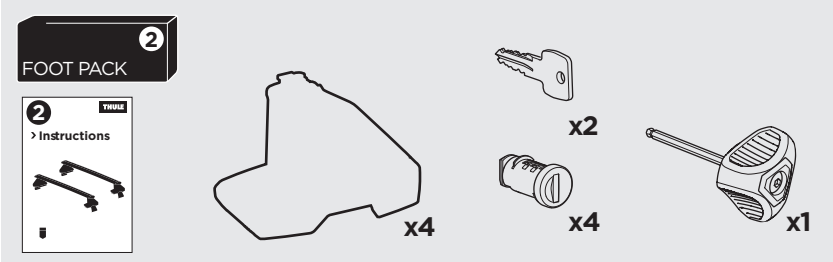

## Kit 145160

NISSAN Frontier, 4-dr Pickup Double Cab, 05-15

NISSAN Navara, 4-dr Pickup Double Cab, 05-15

ISO 11154-E

THULE WingBar Evo          THULE WingBar Edge          THULE WingBar          THULE SquareBar Evo	Evo X (scale)	Edge X (scale)
NISSAN Frontier, 4-dr Pickup Double Cab, 05-15	46,5	D
NISSAN Navara, 4-dr Pickup Double Cab, 05-15	46,5	D

THULE ProBar Evo          THULE SlideBar Evo	X (mm/inch)
NISSAN Frontier, 4-dr Pickup Double Cab, 05-15	1116 mm / 43 7/8"
NISSAN Navara, 4-dr Pickup Double Cab, 05-15	1116 mm / 43 7/8"

THULE WingBar Evo          THULE WingBar Edge          THULE WingBar          THULE SquareBar Evo	Evo Y (scale)	Edge Y (scale)
NISSAN Frontier, 4-dr Pickup Double Cab, 05-15	45	G
NISSAN Navara, 4-dr Pickup Double Cab, 05-15	45	G

THULE ProBar Evo          THULE SlideBar Evo	Y (mm/inch)
NISSAN Frontier, 4-dr Pickup Double Cab, 05-15	1101 mm / 43 3/8"
NISSAN Navara, 4-dr Pickup Double Cab, 05-15	1101 mm / 43 3/8"

	W (mm/inch)	Z (mm/inch)
NISSAN Frontier, 4-dr Pickup Double Cab, 05-15	700 mm / 27 1/2"	275 mm / 10 7/8"
NISSAN Navara, 4-dr Pickup Double Cab, 05-15	700 mm / 27 1/2"	275 mm / 10 7/8"