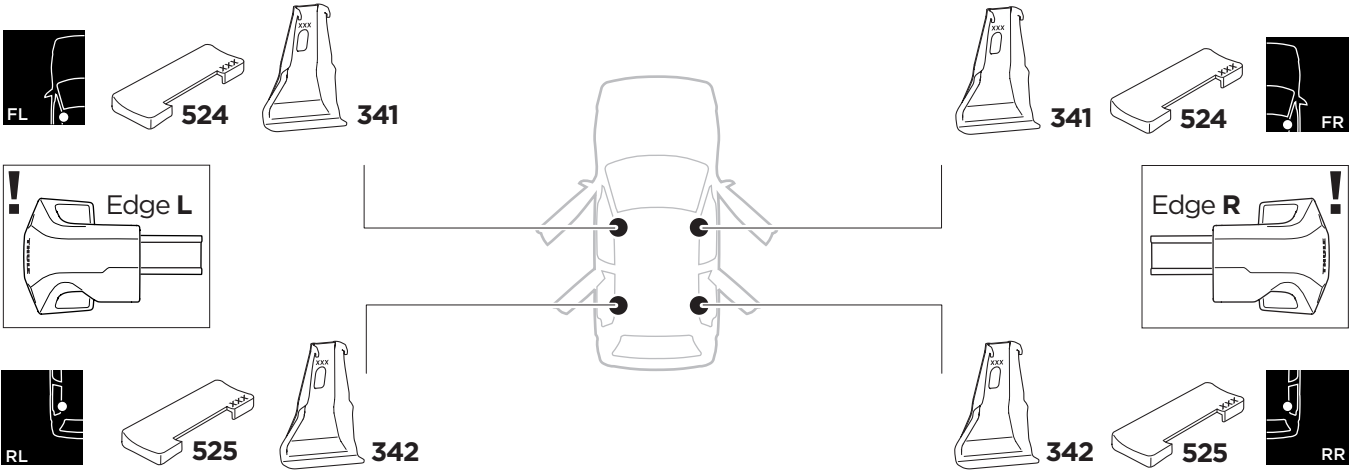

## Kit 145160

NISSAN Frontier, 4-dr Pickup Double Cab, 05-15

NISSAN Navara, 4-dr Pickup Double Cab, 05-15

ISO 11154-E

THULE WingBar Evo          THULE WingBar Edge          THULE WingBar          THULE SquareBar Evo	Evo X (scale)	Edge X (scale)
NISSAN Frontier, 4-dr Pickup Double Cab, 05-15	46,5	D
NISSAN Navara, 4-dr Pickup Double Cab, 05-15	46,5	D

THULE ProBar Evo          THULE SlideBar Evo	X (mm/inch)
NISSAN Frontier, 4-dr Pickup Double Cab, 05-15	1116 mm / 43 7/8"
NISSAN Navara, 4-dr Pickup Double Cab, 05-15	1116 mm / 43 7/8"

THULE WingBar Evo          THULE WingBar Edge          THULE WingBar          THULE SquareBar Evo	Evo Y (scale)	Edge Y (scale)
NISSAN Frontier, 4-dr Pickup Double Cab, 05-15	45	G
NISSAN Navara, 4-dr Pickup Double Cab, 05-15	45	G

THULE ProBar Evo          THULE SlideBar Evo	Y (mm/inch)
NISSAN Frontier, 4-dr Pickup Double Cab, 05-15	1101 mm / 43 3/8"
NISSAN Navara, 4-dr Pickup Double Cab, 05-15	1101 mm / 43 3/8"

	W (mm/inch)	Z (mm/inch)
NISSAN Frontier, 4-dr Pickup Double Cab, 05-15	700 mm / 27 1/2"	275 mm / 10 7/8"
NISSAN Navara, 4-dr Pickup Double Cab, 05-15	700 mm / 27 1/2"	275 mm / 10 7/8"