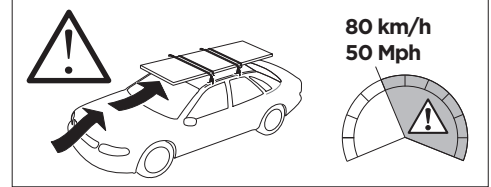

ISO 11154-E