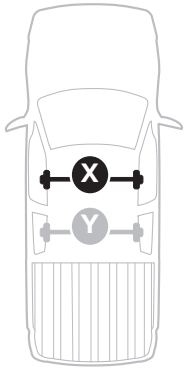

## Kit 145160

NISSAN Frontier, 4-dr Pickup Double Cab, 05-15

NISSAN Navara, 4-dr Pickup Double Cab, 05-15

ISO 11154-E

THULE WingBar Evo          THULE WingBar Edge          THULE WingBar          THULE SquareBar Evo	Evo X (scale)	Edge X (scale)
NISSAN Frontier, 4-dr Pickup Double Cab, 05-15	46,5	D
NISSAN Navara, 4-dr Pickup Double Cab, 05-15	46,5	D

THULE ProBar Evo          THULE SlideBar Evo	X (mm/inch)
NISSAN Frontier, 4-dr Pickup Double Cab, 05-15	1116 mm / 43 7/8"
NISSAN Navara, 4-dr Pickup Double Cab, 05-15	1116 mm / 43 7/8"

THULE WingBar Evo          THULE WingBar Edge          THULE WingBar          THULE SquareBar Evo	Evo Y (scale)	Edge Y (scale)
NISSAN Frontier, 4-dr Pickup Double Cab, 05-15	45	G
NISSAN Navara, 4-dr Pickup Double Cab, 05-15	45	G

THULE ProBar Evo          THULE SlideBar Evo	Y (mm/inch)
NISSAN Frontier, 4-dr Pickup Double Cab, 05-15	1101 mm / 43 3/8"
NISSAN Navara, 4-dr Pickup Double Cab, 05-15	1101 mm / 43 3/8"

	W (mm/inch)	Z (mm/inch)
NISSAN Frontier, 4-dr Pickup Double Cab, 05-15	700 mm / 27 1/2"	275 mm / 10 7/8"
NISSAN Navara, 4-dr Pickup Double Cab, 05-15	700 mm / 27 1/2"	275 mm / 10 7/8"