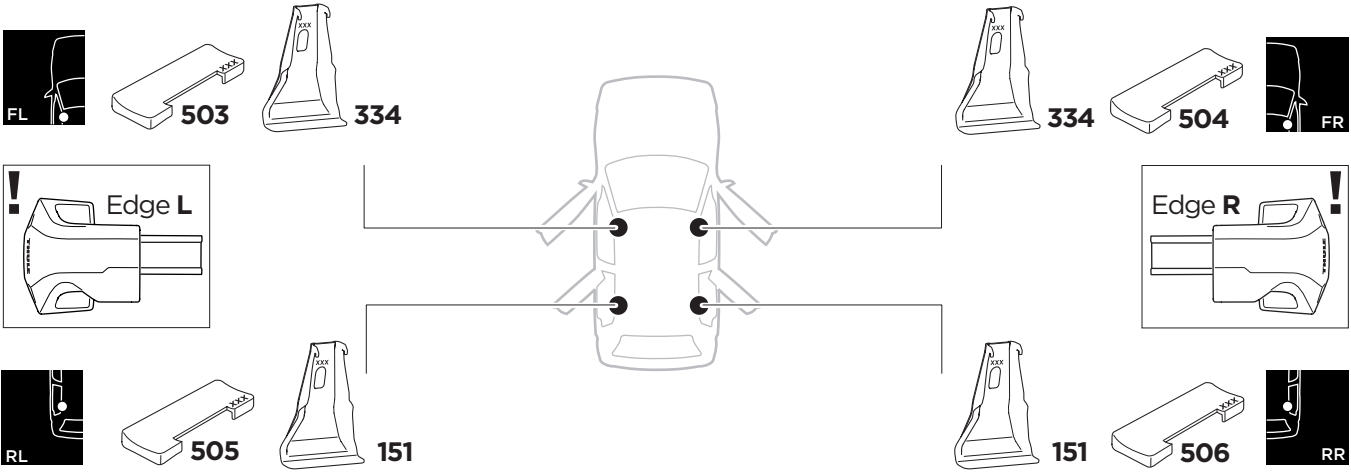

1

Kit 145158

HYUNDAI Accent, 5-dr Hatchback, 18-

ISO 11154-E

				Evo X (scale)	Edge X (scale)
HYUNDAI Accent, 5-dr Hatchback, 18-				36,5	F
					X (mm/inch)
HYUNDAI Accent, 5-dr Hatchback, 18-				1016 mm / 40"	

				Evo Y (scale)	Edge Y (scale)
HYUNDAI Accent, 5-dr Hatchback, 18-				32,5	N
					Y (mm/inch)
HYUNDAI Accent, 5-dr Hatchback, 18-				976 mm / 38 3/8"	

	W (mm/inch)	Z (mm/inch)
HYUNDAI Accent, 5-dr Hatchback, 18-	700 mm / 27 1/2"	250 mm / 9 7/8"