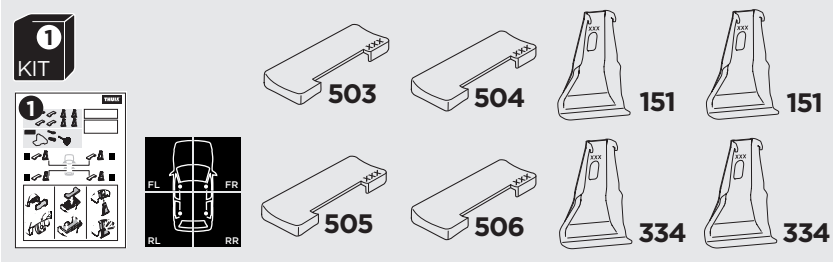

1

Kit 145158

HYUNDAI Accent, 5-dr Hatchback, 18-

ISO 11154-E

				Evo X (scale)	Edge X (scale)
HYUNDAI Accent, 5-dr Hatchback, 18-				36,5	F
					X (mm/inch)
HYUNDAI Accent, 5-dr Hatchback, 18-				1016 mm / 40"	

				Evo Y (scale)	Edge Y (scale)
HYUNDAI Accent, 5-dr Hatchback, 18-				32,5	N
					Y (mm/inch)
HYUNDAI Accent, 5-dr Hatchback, 18-				976 mm / 38 3/8"	

	W (mm/inch)	Z (mm/inch)
HYUNDAI Accent, 5-dr Hatchback, 18-	700 mm / 27 1/2"	250 mm / 9 7/8"