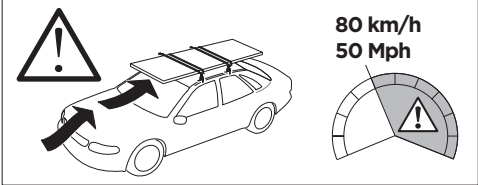

1

Kit 145156

ALFA ROMEO Stelvio, 5-dr SUV, 17-

ISO 1154-E

1 KIT

2 FOOT PACK

1

x4

Evo

Edge

2

x4

3

x4