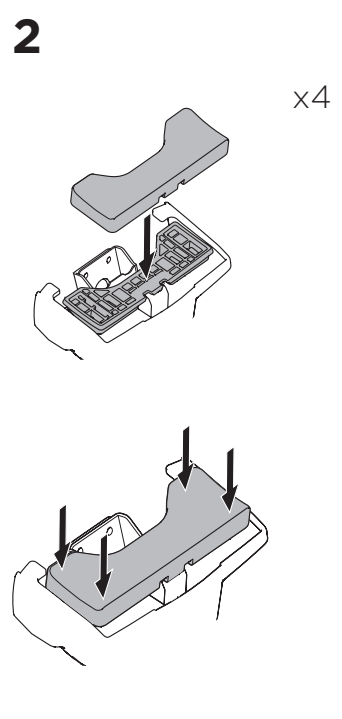

## Kit 145152

HONDA Fit, 5-dr Hatchback, 14-20 / \*15-20

HONDA Jazz, 5-dr Hatchback, 14-20

\*North America

ISO 11154-E

5560368001

Bring your life  
thule.com

THULE WingBar Evo            THULE WingBar Edge            THULE WingBar            THULE SquareBar Evo	Evo X (scale)	Edge X (scale)
HONDA Fit, 5-dr Hatchback, 14-20 / *15-20	34	K
HONDA Jazz, 5-dr Hatchback, 14-20	34	K

THULE ProBar Evo            THULE SlideBar Evo	X (mm/inch)
HONDA Fit, 5-dr Hatchback, 14-20 / *15-20	991 mm / 39"
HONDA Jazz, 5-dr Hatchback, 14-20	991 mm / 39"

THULE WingBar Evo            THULE WingBar Edge            THULE WingBar            THULE SquareBar Evo	Evo Y (scale)	Edge Y (scale)
HONDA Fit, 5-dr Hatchback, 14-20 / *15-20	24,5	L
HONDA Jazz, 5-dr Hatchback, 14-20	24,5	L

THULE ProBar Evo            THULE SlideBar Evo	Y (mm/inch)
HONDA Fit, 5-dr Hatchback, 14-20 / *15-20	896 mm / 35 1/4"
HONDA Jazz, 5-dr Hatchback, 14-20	896 mm / 35 1/4"

	W (mm/inch)	Z (mm/inch)
HONDA Fit, 5-dr Hatchback, 14-20 / *15-20	700 mm / 27 1/2"	310 mm / 12 1/4"
HONDA Jazz, 5-dr Hatchback, 14-20	700 mm / 27 1/2"	310 mm / 12 1/4"