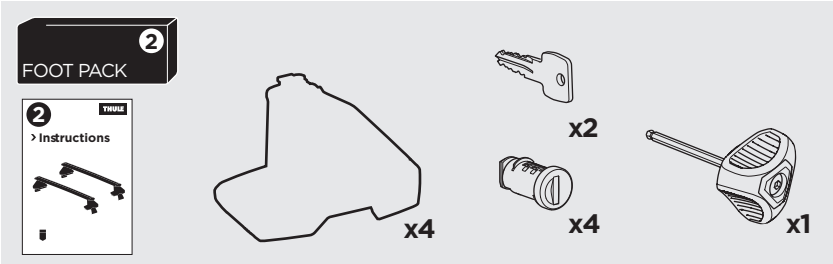

## Kit 145152

HONDA Fit, 5-dr Hatchback, 14-20 / \*15-20

HONDA Jazz, 5-dr Hatchback, 14-20

\*North America

ISO 11154-E

5560368001

Bring your life  
thule.com

THULE WingBar Evo            THULE WingBar Edge            THULE WingBar            THULE SquareBar Evo	Evo X (scale)	Edge X (scale)
HONDA Fit, 5-dr Hatchback, 14-20 / *15-20	34	K
HONDA Jazz, 5-dr Hatchback, 14-20	34	K

THULE ProBar Evo            THULE SlideBar Evo	X (mm/inch)
HONDA Fit, 5-dr Hatchback, 14-20 / *15-20	991 mm / 39"
HONDA Jazz, 5-dr Hatchback, 14-20	991 mm / 39"

THULE WingBar Evo            THULE WingBar Edge            THULE WingBar            THULE SquareBar Evo	Evo Y (scale)	Edge Y (scale)
HONDA Fit, 5-dr Hatchback, 14-20 / *15-20	24,5	L
HONDA Jazz, 5-dr Hatchback, 14-20	24,5	L

THULE ProBar Evo            THULE SlideBar Evo	Y (mm/inch)
HONDA Fit, 5-dr Hatchback, 14-20 / *15-20	896 mm / 35 1/4"
HONDA Jazz, 5-dr Hatchback, 14-20	896 mm / 35 1/4"

	W (mm/inch)	Z (mm/inch)
HONDA Fit, 5-dr Hatchback, 14-20 / *15-20	700 mm / 27 1/2"	310 mm / 12 1/4"
HONDA Jazz, 5-dr Hatchback, 14-20	700 mm / 27 1/2"	310 mm / 12 1/4"