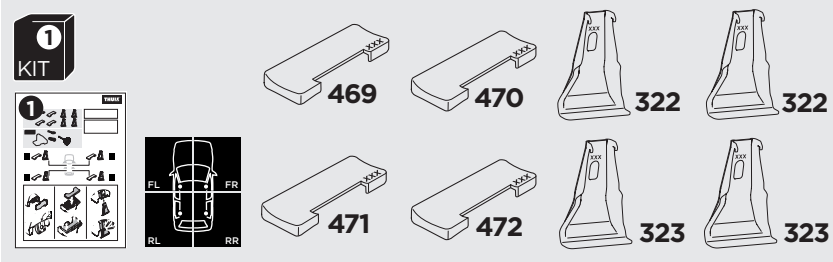

## Kit 145152

HONDA Fit, 5-dr Hatchback, 14-20 / \*15-20

HONDA Jazz, 5-dr Hatchback, 14-20

\*North America

ISO 11154-E

5560368001

Bring your life  
thule.com

THULE WingBar Evo            THULE WingBar Edge            THULE WingBar            THULE SquareBar Evo	Evo X (scale)	Edge X (scale)
HONDA Fit, 5-dr Hatchback, 14-20 / *15-20	34	K
HONDA Jazz, 5-dr Hatchback, 14-20	34	K

THULE ProBar Evo            THULE SlideBar Evo	X (mm/inch)
HONDA Fit, 5-dr Hatchback, 14-20 / *15-20	991 mm / 39"
HONDA Jazz, 5-dr Hatchback, 14-20	991 mm / 39"

THULE WingBar Evo            THULE WingBar Edge            THULE WingBar            THULE SquareBar Evo	Evo Y (scale)	Edge Y (scale)
HONDA Fit, 5-dr Hatchback, 14-20 / *15-20	24,5	L
HONDA Jazz, 5-dr Hatchback, 14-20	24,5	L

THULE ProBar Evo            THULE SlideBar Evo	Y (mm/inch)
HONDA Fit, 5-dr Hatchback, 14-20 / *15-20	896 mm / 35 1/4"
HONDA Jazz, 5-dr Hatchback, 14-20	896 mm / 35 1/4"

	W (mm/inch)	Z (mm/inch)
HONDA Fit, 5-dr Hatchback, 14-20 / *15-20	700 mm / 27 1/2"	310 mm / 12 1/4"
HONDA Jazz, 5-dr Hatchback, 14-20	700 mm / 27 1/2"	310 mm / 12 1/4"