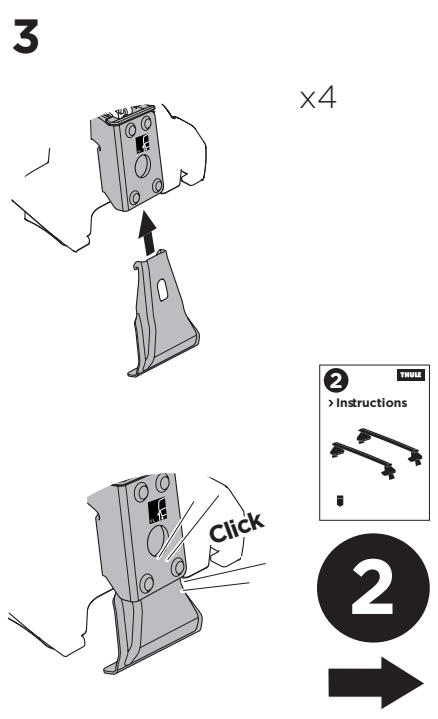

## Kit 145152

HONDA Fit, 5-dr Hatchback, 14-20 / \*15-20

HONDA Jazz, 5-dr Hatchback, 14-20

\*North America

ISO 11154-E

5560368001

Bring your life  
thule.com

THULE WingBar Evo            THULE WingBar Edge            THULE WingBar            THULE SquareBar Evo	Evo X (scale)	Edge X (scale)
HONDA Fit, 5-dr Hatchback, 14-20 / *15-20	34	K
HONDA Jazz, 5-dr Hatchback, 14-20	34	K

THULE ProBar Evo            THULE SlideBar Evo	X (mm/inch)
HONDA Fit, 5-dr Hatchback, 14-20 / *15-20	991 mm / 39"
HONDA Jazz, 5-dr Hatchback, 14-20	991 mm / 39"

THULE WingBar Evo            THULE WingBar Edge            THULE WingBar            THULE SquareBar Evo	Evo Y (scale)	Edge Y (scale)
HONDA Fit, 5-dr Hatchback, 14-20 / *15-20	24,5	L
HONDA Jazz, 5-dr Hatchback, 14-20	24,5	L

THULE ProBar Evo            THULE SlideBar Evo	Y (mm/inch)
HONDA Fit, 5-dr Hatchback, 14-20 / *15-20	896 mm / 35 1/4"
HONDA Jazz, 5-dr Hatchback, 14-20	896 mm / 35 1/4"

	W (mm/inch)	Z (mm/inch)
HONDA Fit, 5-dr Hatchback, 14-20 / *15-20	700 mm / 27 1/2"	310 mm / 12 1/4"
HONDA Jazz, 5-dr Hatchback, 14-20	700 mm / 27 1/2"	310 mm / 12 1/4"