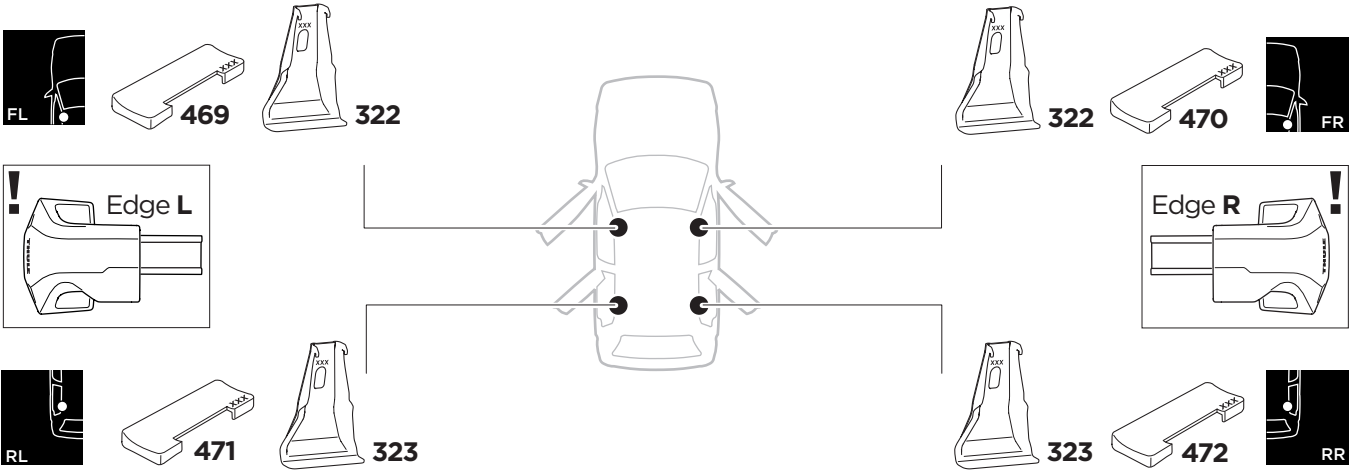

## Kit 145152

HONDA Fit, 5-dr Hatchback, 14-20 / \*15-20

HONDA Jazz, 5-dr Hatchback, 14-20

\*North America

ISO 11154-E

5560368001

Bring your life  
thule.com

THULE WingBar Evo            THULE WingBar Edge            THULE WingBar            THULE SquareBar Evo	Evo X (scale)	Edge X (scale)
HONDA Fit, 5-dr Hatchback, 14-20 / *15-20	34	K
HONDA Jazz, 5-dr Hatchback, 14-20	34	K

THULE ProBar Evo            THULE SlideBar Evo	X (mm/inch)
HONDA Fit, 5-dr Hatchback, 14-20 / *15-20	991 mm / 39"
HONDA Jazz, 5-dr Hatchback, 14-20	991 mm / 39"

THULE WingBar Evo            THULE WingBar Edge            THULE WingBar            THULE SquareBar Evo	Evo Y (scale)	Edge Y (scale)
HONDA Fit, 5-dr Hatchback, 14-20 / *15-20	24,5	L
HONDA Jazz, 5-dr Hatchback, 14-20	24,5	L

THULE ProBar Evo            THULE SlideBar Evo	Y (mm/inch)
HONDA Fit, 5-dr Hatchback, 14-20 / *15-20	896 mm / 35 1/4"
HONDA Jazz, 5-dr Hatchback, 14-20	896 mm / 35 1/4"

	W (mm/inch)	Z (mm/inch)
HONDA Fit, 5-dr Hatchback, 14-20 / *15-20	700 mm / 27 1/2"	310 mm / 12 1/4"
HONDA Jazz, 5-dr Hatchback, 14-20	700 mm / 27 1/2"	310 mm / 12 1/4"