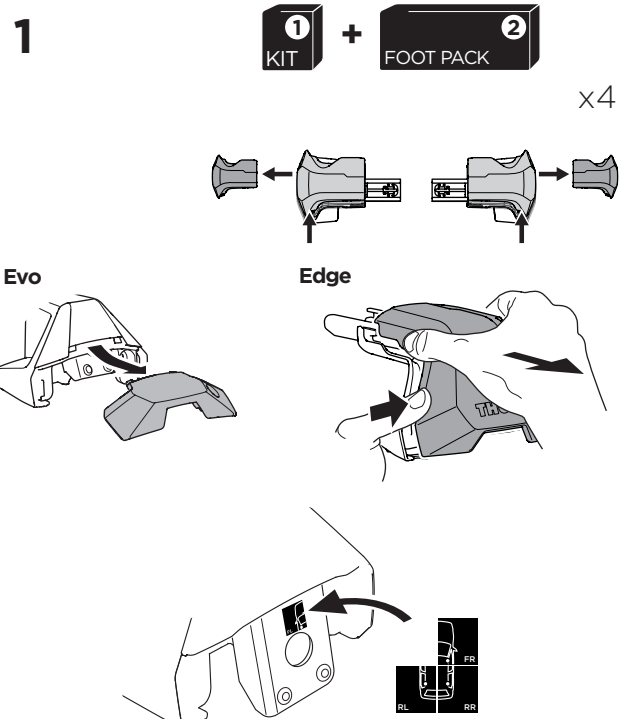

## Kit 145152

HONDA Fit, 5-dr Hatchback, 14-20 / \*15-20

HONDA Jazz, 5-dr Hatchback, 14-20

\*North America

ISO 11154-E

5560368001

Bring your life  
thule.com

THULE WingBar Evo            THULE WingBar Edge            THULE WingBar            THULE SquareBar Evo	Evo X (scale)	Edge X (scale)
HONDA Fit, 5-dr Hatchback, 14-20 / *15-20	34	K
HONDA Jazz, 5-dr Hatchback, 14-20	34	K

THULE ProBar Evo            THULE SlideBar Evo	X (mm/inch)
HONDA Fit, 5-dr Hatchback, 14-20 / *15-20	991 mm / 39"
HONDA Jazz, 5-dr Hatchback, 14-20	991 mm / 39"

THULE WingBar Evo            THULE WingBar Edge            THULE WingBar            THULE SquareBar Evo	Evo Y (scale)	Edge Y (scale)
HONDA Fit, 5-dr Hatchback, 14-20 / *15-20	24,5	L
HONDA Jazz, 5-dr Hatchback, 14-20	24,5	L

THULE ProBar Evo            THULE SlideBar Evo	Y (mm/inch)
HONDA Fit, 5-dr Hatchback, 14-20 / *15-20	896 mm / 35 1/4"
HONDA Jazz, 5-dr Hatchback, 14-20	896 mm / 35 1/4"

	W (mm/inch)	Z (mm/inch)
HONDA Fit, 5-dr Hatchback, 14-20 / *15-20	700 mm / 27 1/2"	310 mm / 12 1/4"
HONDA Jazz, 5-dr Hatchback, 14-20	700 mm / 27 1/2"	310 mm / 12 1/4"