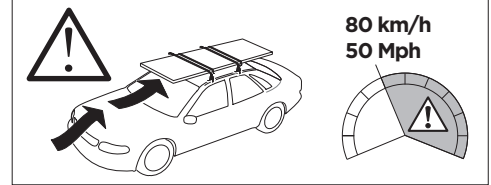

## Kit 145152

HONDA Fit, 5-dr Hatchback, 14-20 / \*15-20

HONDA Jazz, 5-dr Hatchback, 14-20

\*North America

ISO 11154-E

5560368001

Bring your life  
thule.com

THULE WingBar Evo            THULE WingBar Edge            THULE WingBar            THULE SquareBar Evo	Evo X (scale)	Edge X (scale)
HONDA Fit, 5-dr Hatchback, 14-20 / *15-20	34	K
HONDA Jazz, 5-dr Hatchback, 14-20	34	K