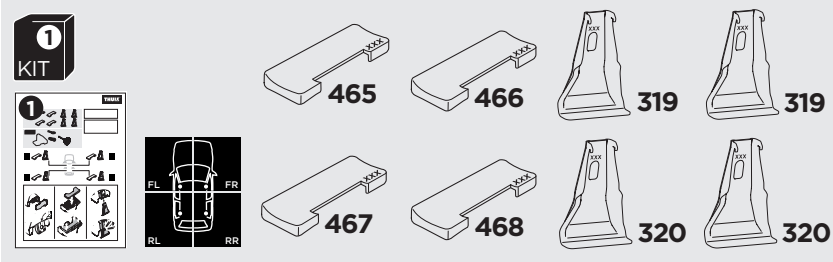

1

Kit 145151

HONDA Accord, 4-dr Sedan, 18-

ISO 11154-E

THULE WingBar Evo	THULE WingBar Edge	THULE WingBar	THULE SquareBar Evo	Evo X (scale)	Edge X (scale)
HONDA Accord, 4-dr Sedan, 18-				42,5	L
THULE ProBar Evo	THULE SlideBar Evo				X (mm/inch)
HONDA Accord, 4-dr Sedan, 18-				1076 mm / 42 3/8"	

THULE WingBar Evo	THULE WingBar Edge	THULE WingBar	THULE SquareBar Evo	Evo Y (scale)	Edge Y (scale)
HONDA Accord, 4-dr Sedan, 18-				41	O
THULE ProBar Evo	THULE SlideBar Evo				Y (mm/inch)
HONDA Accord, 4-dr Sedan, 18-				1061 mm / 41 3/4"	

	W (mm/inch)	Z (mm/inch)
HONDA Accord, 4-dr Sedan, 18-	650 mm / 25 5/8"	300 mm / 11 3/4"