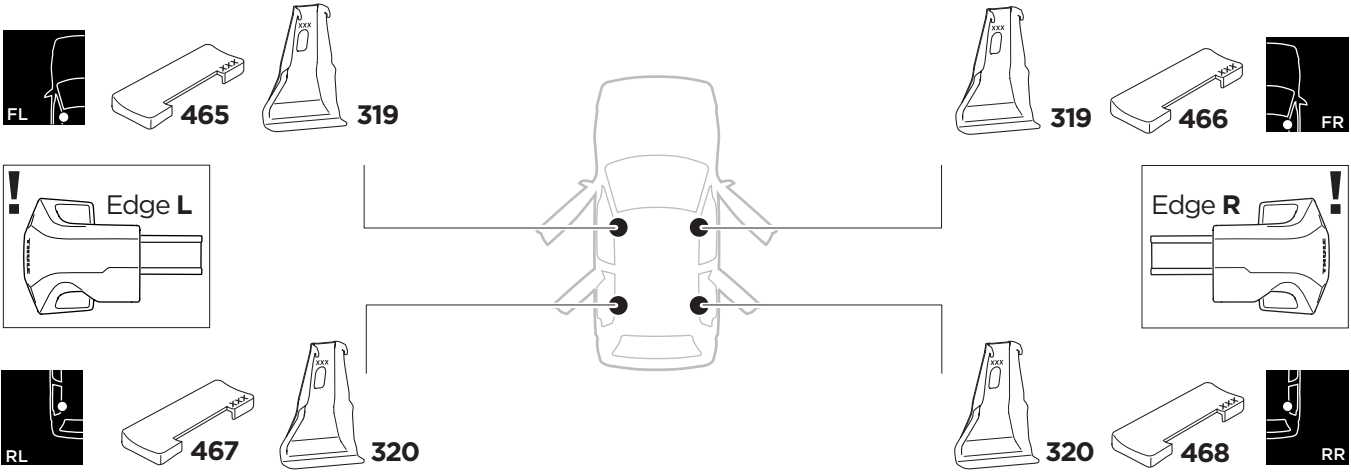

1

Kit 145151

HONDA Accord, 4-dr Sedan, 18-

ISO 11154-E

THULE WingBar Evo	THULE WingBar Edge	THULE WingBar	THULE SquareBar Evo	Evo X (scale)	Edge X (scale)
HONDA Accord, 4-dr Sedan, 18-				42,5	L
THULE ProBar Evo	THULE SlideBar Evo				X (mm/inch)
HONDA Accord, 4-dr Sedan, 18-				1076 mm / 42 3/8"	

THULE WingBar Evo	THULE WingBar Edge	THULE WingBar	THULE SquareBar Evo	Evo Y (scale)	Edge Y (scale)
HONDA Accord, 4-dr Sedan, 18-				41	O
THULE ProBar Evo	THULE SlideBar Evo				Y (mm/inch)
HONDA Accord, 4-dr Sedan, 18-				1061 mm / 41 3/4"	

	W (mm/inch)	Z (mm/inch)
HONDA Accord, 4-dr Sedan, 18-	650 mm / 25 5/8"	300 mm / 11 3/4"