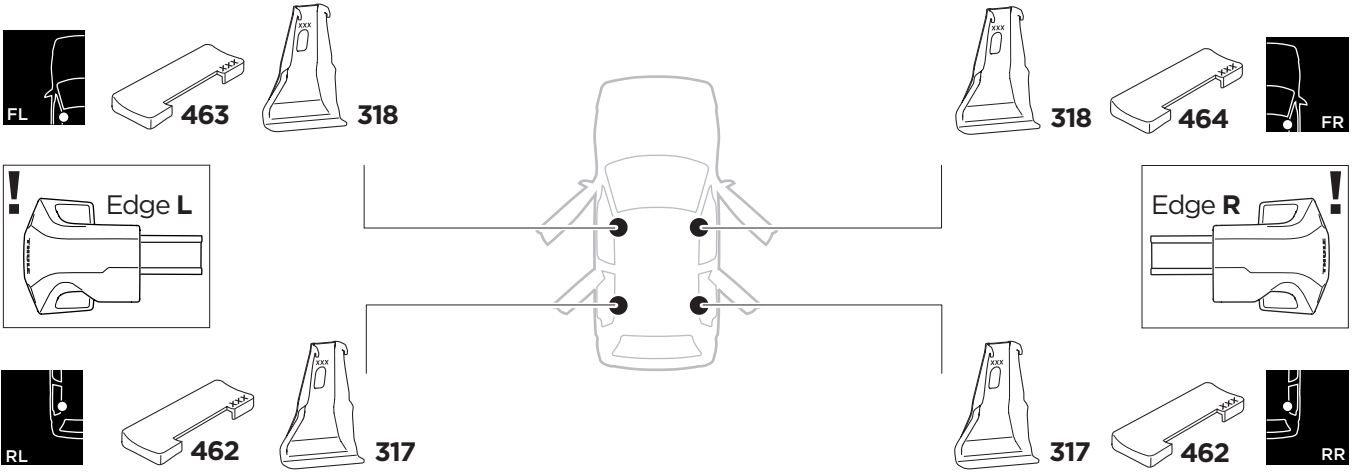

1

Kit 145147

PORSCHE Cayenne, 5-dr SUV, 10-17 (Without railing)

ISO 11154-E

THULE WingBar Evo	THULE WingBar Edge	THULE WingBar	THULE SquareBar Evo	Evo X (scale)	Edge X (scale)
PORSCHE Cayenne, 5-dr SUV, 10-17 (Without railing)				51,5	L
THULE ProBar Evo	THULE SlideBar Evo				X (mm/inch)
PORSCHE Cayenne, 5-dr SUV, 10-17 (Without railing)				1166 mm / 45 7/8"	

THULE WingBar Evo	THULE WingBar Edge	THULE WingBar	THULE SquareBar Evo	Evo Y (scale)	Edge Y (scale)
PORSCHE Cayenne, 5-dr SUV, 10-17 (Without railing)				46	E
THULE ProBar Evo	THULE SlideBar Evo				Y (mm/inch)
PORSCHE Cayenne, 5-dr SUV, 10-17 (Without railing)				1111 mm / 43 3/4"	

	W (mm/inch)	Z (mm/inch)
PORSCHE Cayenne, 5-dr SUV, 10-17 (Without railing)	700 mm / 27 1/2"	400 mm / 15 3/4"