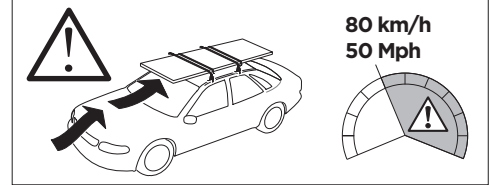

1

Kit 145147

PORSCHE Cayenne, 5-dr SUV, 10-17 (Without railing)

ISO 11154-E

THULE WingBar Evo	THULE WingBar Edge	THULE WingBar	THULE SquareBar Evo	Evo X (scale)	Edge X (scale)
PORSCHE Cayenne, 5-dr SUV, 10-17 (Without railing)				51,5	L
THULE ProBar Evo	THULE SlideBar Evo				X (mm/inch)
PORSCHE Cayenne, 5-dr SUV, 10-17 (Without railing)				1166 mm / 45 7/8"	

THULE WingBar Evo	THULE WingBar Edge	THULE WingBar	THULE SquareBar Evo	Evo Y (scale)	Edge Y (scale)
PORSCHE Cayenne, 5-dr SUV, 10-17 (Without railing)				46	E
THULE ProBar Evo	THULE SlideBar Evo				Y (mm/inch)
PORSCHE Cayenne, 5-dr SUV, 10-17 (Without railing)				1111 mm / 43 3/4"	

	W (mm/inch)	Z (mm/inch)
PORSCHE Cayenne, 5-dr SUV, 10-17 (Without railing)	700 mm / 27 1/2"	400 mm / 15 3/4"