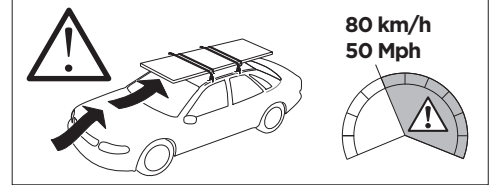

1

Kit 145140

KIA Rio, 5-dr Hatchback, 12-17

ISO 11154-E