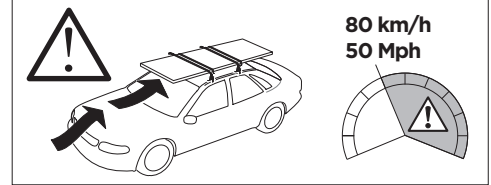

ISO 11154-E