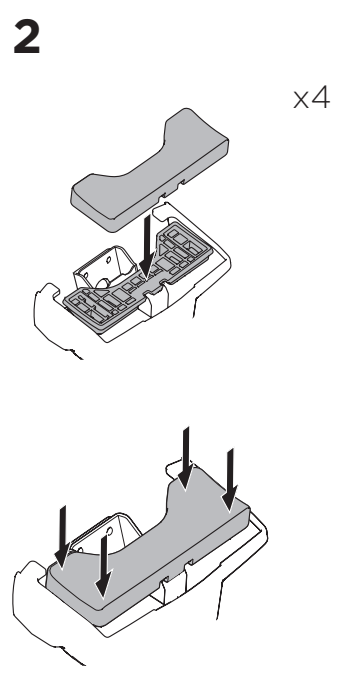

1

Kit 145139

BMW 2-Series Active Tourer, 5-dr MPV, 14-

ISO 11154-E

THULE WingBar Evo	THULE WingBar Edge	THULE WingBar	THULE SquareBar Evo	Evo X (scale)	Edge X (scale)
BMW 2-Series Active Tourer, 5-dr MPV, 14-				39	A
THULE ProBar Evo	THULE SlideBar Evo				X (mm/inch)
BMW 2-Series Active Tourer, 5-dr MPV, 14-				1041 mm / 41"	

THULE WingBar Evo	THULE WingBar Edge	THULE WingBar	THULE SquareBar Evo	Evo Y (scale)	Edge Y (scale)
BMW 2-Series Active Tourer, 5-dr MPV, 14-				36	G
THULE ProBar Evo	THULE SlideBar Evo				Y (mm/inch)
BMW 2-Series Active Tourer, 5-dr MPV, 14-				1011 mm / 39 3/4"	

	W (mm/inch)	Z (mm/inch)
BMW 2-Series Active Tourer, 5-dr MPV, 14-	700 mm / 27 1/2"	350 mm / 13 3/4"