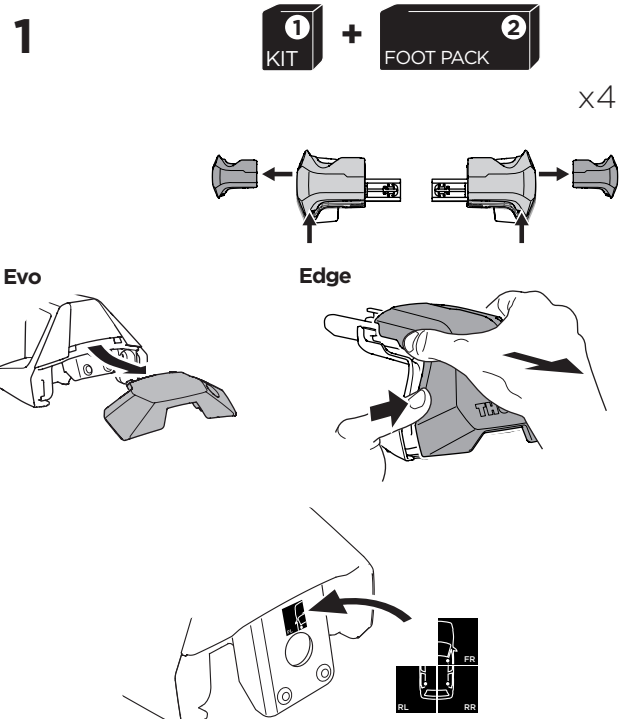

1

Kit 145139

BMW 2-Series Active Tourer, 5-dr MPV, 14-

ISO 11154-E

THULE WingBar Evo	THULE WingBar Edge	THULE WingBar	THULE SquareBar Evo	Evo X (scale)	Edge X (scale)
BMW 2-Series Active Tourer, 5-dr MPV, 14-				39	A
THULE ProBar Evo	THULE SlideBar Evo				X (mm/inch)
BMW 2-Series Active Tourer, 5-dr MPV, 14-				1041 mm / 41"	

THULE WingBar Evo	THULE WingBar Edge	THULE WingBar	THULE SquareBar Evo	Evo Y (scale)	Edge Y (scale)
BMW 2-Series Active Tourer, 5-dr MPV, 14-				36	G
THULE ProBar Evo	THULE SlideBar Evo				Y (mm/inch)
BMW 2-Series Active Tourer, 5-dr MPV, 14-				1011 mm / 39 3/4"	

	W (mm/inch)	Z (mm/inch)
BMW 2-Series Active Tourer, 5-dr MPV, 14-	700 mm / 27 1/2"	350 mm / 13 3/4"