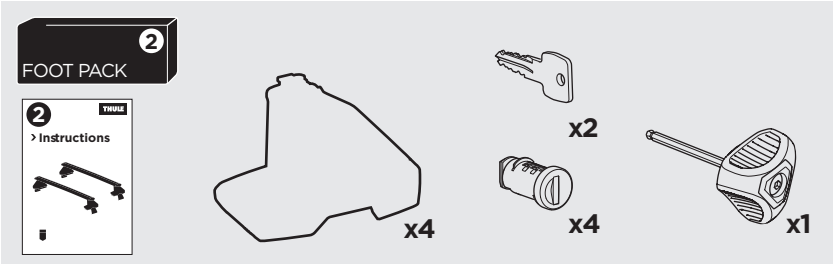

1

Kit 145139

BMW 2-Series Active Tourer, 5-dr MPV, 14-

ISO 11154-E

THULE WingBar Evo	THULE WingBar Edge	THULE WingBar	THULE SquareBar Evo	Evo X (scale)	Edge X (scale)
BMW 2-Series Active Tourer, 5-dr MPV, 14-				39	A
THULE ProBar Evo	THULE SlideBar Evo				X (mm/inch)
BMW 2-Series Active Tourer, 5-dr MPV, 14-				1041 mm / 41"	

THULE WingBar Evo	THULE WingBar Edge	THULE WingBar	THULE SquareBar Evo	Evo Y (scale)	Edge Y (scale)
BMW 2-Series Active Tourer, 5-dr MPV, 14-				36	G
THULE ProBar Evo	THULE SlideBar Evo				Y (mm/inch)
BMW 2-Series Active Tourer, 5-dr MPV, 14-				1011 mm / 39 3/4"	

	W (mm/inch)	Z (mm/inch)
BMW 2-Series Active Tourer, 5-dr MPV, 14-	700 mm / 27 1/2"	350 mm / 13 3/4"