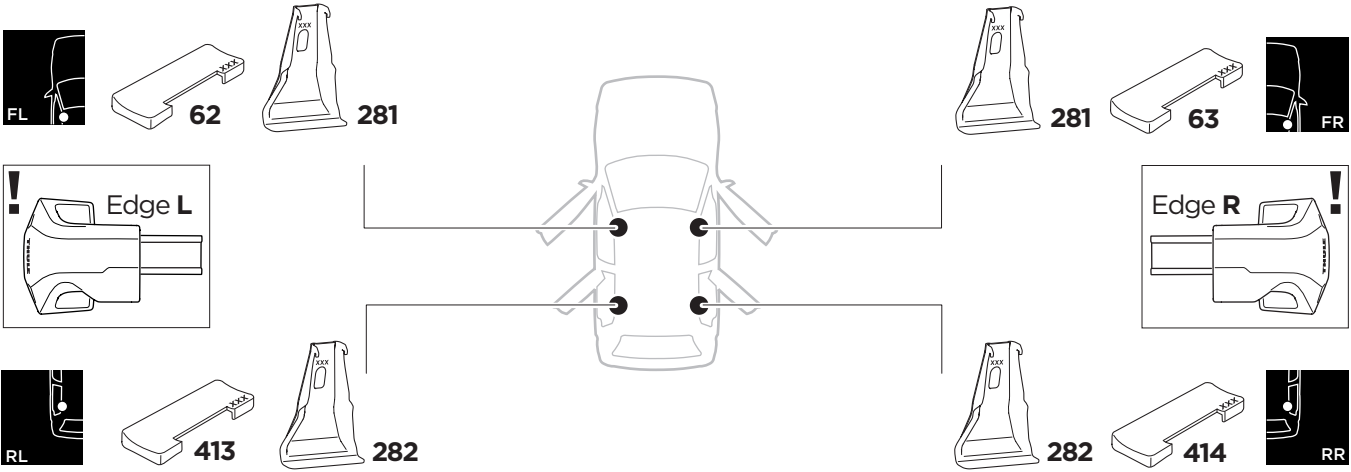

## Kit 145135

HONDA Civic, 5-dr Hatchback, 12-17

ISO 11154-E

THULE WingBar Evo	THULE WingBar Edge	THULE WingBar	THULE SquareBar Evo	<b>Evo X (scale)</b>	<b>Edge X (scale)</b>
<b>HONDA Civic, 5-dr Hatchback, 12-17</b>				<b>45</b>	<b>G</b>
THULE ProBar Evo	THULE SlideBar Evo				<b>X (mm/inch)</b>
<b>HONDA Civic, 5-dr Hatchback, 12-17</b>				<b>1101 mm / 43 3/8"</b>	

THULE WingBar Evo	THULE WingBar Edge	THULE WingBar	THULE SquareBar Evo	<b>Evo Y (scale)</b>	<b>Edge Y (scale)</b>
<b>HONDA Civic, 5-dr Hatchback, 12-17</b>				<b>34,5</b>	<b>J</b>
THULE ProBar Evo	THULE SlideBar Evo				<b>Y (mm/inch)</b>
<b>HONDA Civic, 5-dr Hatchback, 12-17</b>				<b>996 mm / 39 1/4"</b>	

	<b>W (mm/inch)</b>	<b>Z (mm/inch)</b>
<b>HONDA Civic, 5-dr Hatchback, 12-17</b>	<b>700 mm / 27 1/2"</b>	<b>170 mm / 6 3/4"</b>