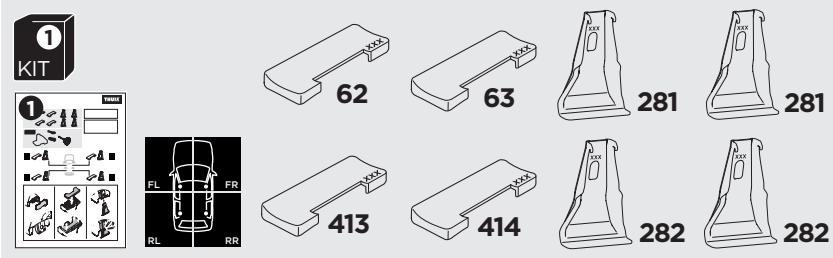

# 1

## Kit 145135

HONDA Civic, 5-dr Hatchback, 12-17

ISO 11154-E

THULE WingBar Evo	THULE WingBar Edge	THULE WingBar	THULE SquareBar Evo	<b>Evo X (scale)</b>	<b>Edge X (scale)</b>
<b>HONDA Civic, 5-dr Hatchback, 12-17</b>				<b>45</b>	<b>G</b>
THULE ProBar Evo	THULE SlideBar Evo				<b>X (mm/inch)</b>
<b>HONDA Civic, 5-dr Hatchback, 12-17</b>				<b>1101 mm / 43 3/8"</b>	

THULE WingBar Evo	THULE WingBar Edge	THULE WingBar	THULE SquareBar Evo	<b>Evo Y (scale)</b>	<b>Edge Y (scale)</b>
<b>HONDA Civic, 5-dr Hatchback, 12-17</b>				<b>34,5</b>	<b>J</b>
THULE ProBar Evo	THULE SlideBar Evo				<b>Y (mm/inch)</b>
<b>HONDA Civic, 5-dr Hatchback, 12-17</b>				<b>996 mm / 39 1/4"</b>	

	<b>W (mm/inch)</b>	<b>Z (mm/inch)</b>
<b>HONDA Civic, 5-dr Hatchback, 12-17</b>	<b>700 mm / 27 1/2"</b>	<b>170 mm / 6 3/4"</b>