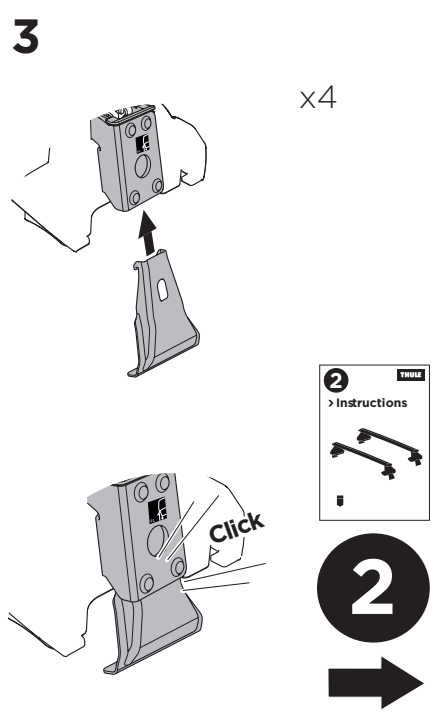

1

Kit 145134

HYUNDAI ix35, 5-dr SUV, 10-15
 HYUNDAI ix35 FCEV, 5-dr SUV, 13-
 HYUNDAI Tucson, 5-dr SUV, 10-15

ISO 11154-E

THULE WingBar Evo	THULE WingBar Edge	THULE WingBar	THULE SquareBar Evo	Evo X (scale)	Edge X (scale)
HYUNDAI ix35, 5-dr SUV, 10-15				44,5	H
HYUNDAI ix35 FCEV, 5-dr SUV, 13-				44,5	H
HYUNDAI Tucson, 5-dr SUV, 10-15				44,5	H

THULE ProBar Evo	THULE SlideBar Evo	X (mm/inch)
HYUNDAI ix35, 5-dr SUV, 10-15		1096 mm / 43 1/8"
HYUNDAI ix35 FCEV, 5-dr SUV, 13-		1096 mm / 43 1/8"
HYUNDAI Tucson, 5-dr SUV, 10-15		1096 mm / 43 1/8"

THULE WingBar Evo	THULE WingBar Edge	THULE WingBar	THULE SquareBar Evo	Evo Y (scale)	Edge Y (scale)
HYUNDAI ix35, 5-dr SUV, 10-15				39,5	R
HYUNDAI ix35 FCEV, 5-dr SUV, 13-				39,5	R
HYUNDAI Tucson, 5-dr SUV, 10-15				39,5	R

THULE ProBar Evo	THULE SlideBar Evo	Y (mm/inch)
HYUNDAI ix35, 5-dr SUV, 10-15		1046 mm / 41 1/8"
HYUNDAI ix35 FCEV, 5-dr SUV, 13-		1046 mm / 41 1/8"
HYUNDAI Tucson, 5-dr SUV, 10-15		1046 mm / 41 1/8"

	W (mm/inch)	Z (mm/inch)
HYUNDAI ix35, 5-dr SUV, 10-15	650 mm / 25 5/8"	310 mm / 12 1/4"
HYUNDAI ix35 FCEV, 5-dr SUV, 13-	650 mm / 25 5/8"	310 mm / 12 1/4"
HYUNDAI Tucson, 5-dr SUV, 10-15	650 mm / 25 5/8"	310 mm / 12 1/4"