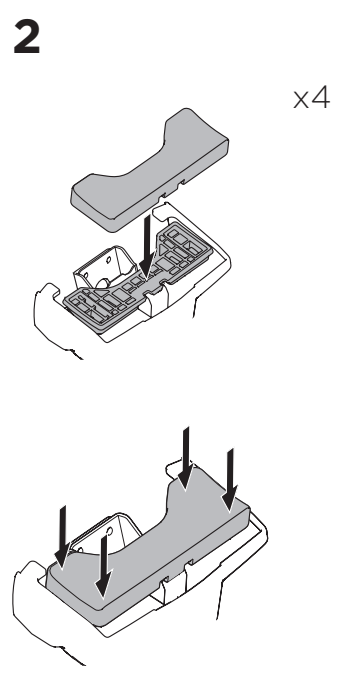

1

Kit 145134

HYUNDAI ix35, 5-dr SUV, 10-15
 HYUNDAI ix35 FCEV, 5-dr SUV, 13-
 HYUNDAI Tucson, 5-dr SUV, 10-15

ISO 11154-E

THULE WingBar Evo	THULE WingBar Edge	THULE WingBar	THULE SquareBar Evo	Evo X (scale)	Edge X (scale)
HYUNDAI ix35, 5-dr SUV, 10-15				44,5	H
HYUNDAI ix35 FCEV, 5-dr SUV, 13-				44,5	H
HYUNDAI Tucson, 5-dr SUV, 10-15				44,5	H

THULE ProBar Evo	THULE SlideBar Evo	X (mm/inch)
HYUNDAI ix35, 5-dr SUV, 10-15		1096 mm / 43 1/8"
HYUNDAI ix35 FCEV, 5-dr SUV, 13-		1096 mm / 43 1/8"
HYUNDAI Tucson, 5-dr SUV, 10-15		1096 mm / 43 1/8"

THULE WingBar Evo	THULE WingBar Edge	THULE WingBar	THULE SquareBar Evo	Evo Y (scale)	Edge Y (scale)
HYUNDAI ix35, 5-dr SUV, 10-15				39,5	R
HYUNDAI ix35 FCEV, 5-dr SUV, 13-				39,5	R
HYUNDAI Tucson, 5-dr SUV, 10-15				39,5	R

THULE ProBar Evo	THULE SlideBar Evo	Y (mm/inch)
HYUNDAI ix35, 5-dr SUV, 10-15		1046 mm / 41 1/8"
HYUNDAI ix35 FCEV, 5-dr SUV, 13-		1046 mm / 41 1/8"
HYUNDAI Tucson, 5-dr SUV, 10-15		1046 mm / 41 1/8"

	W (mm/inch)	Z (mm/inch)
HYUNDAI ix35, 5-dr SUV, 10-15	650 mm / 25 5/8"	310 mm / 12 1/4"
HYUNDAI ix35 FCEV, 5-dr SUV, 13-	650 mm / 25 5/8"	310 mm / 12 1/4"
HYUNDAI Tucson, 5-dr SUV, 10-15	650 mm / 25 5/8"	310 mm / 12 1/4"