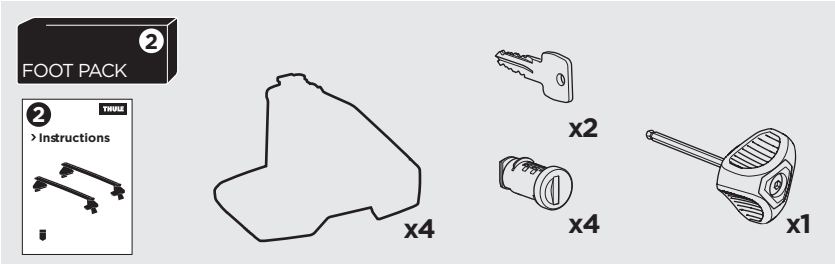

1

Kit 145132

TOYOTA Vitz (XP130), 5-dr Hatchback, 10-20
TOYOTA Yaris (XP130), 5-dr Hatchback, 12-20

ISO 11154-E

THULE WingBar Evo	THULE WingBar Edge	THULE WingBar	THULE SquareBar Evo	Evo X (scale)	Edge X (scale)
TOYOTA Vitz (XP130), 5-dr Hatchback, 10-20				30,5	R
TOYOTA Yaris (XP130), 5-dr Hatchback, 12-20				30,5	R

THULE ProBar Evo	THULE SlideBar Evo			X (mm/inch)	
TOYOTA Vitz (XP130), 5-dr Hatchback, 10-20				956 mm / 37 5/8"	
TOYOTA Yaris (XP130), 5-dr Hatchback, 12-20				956 mm / 37 5/8"	

THULE WingBar Evo	THULE WingBar Edge	THULE WingBar	THULE SquareBar Evo	Evo Y (scale)	Edge Y (scale)
TOYOTA Vitz (XP130), 5-dr Hatchback, 10-20				26	I
TOYOTA Yaris (XP130), 5-dr Hatchback, 12-20				26	I

THULE ProBar Evo	THULE SlideBar Evo			Y (mm/inch)	
TOYOTA Vitz (XP130), 5-dr Hatchback, 10-20				911 mm / 35 7/8"	
TOYOTA Yaris (XP130), 5-dr Hatchback, 12-20				911 mm / 35 7/8"	

	W (mm/inch)	Z (mm/inch)
TOYOTA Vitz (XP130), 5-dr Hatchback, 10-20	710 mm / 28"	180 mm / 7 1/8"
TOYOTA Yaris (XP130), 5-dr Hatchback, 12-20	710 mm / 28"	180 mm / 7 1/8"