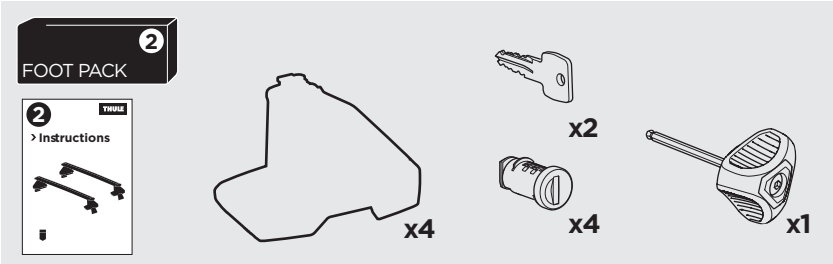

1

Kit 145130

SCION iM, 5-dr Hatchback, 16-16

TOYOTA Auris, 5-dr Hatchback, 13-19

TOYOTA Corolla, 5-dr Hatchback, 13-18

TOYOTA Corolla iM, 5-dr Hatchback, *17-18

*North America

ISO 11154-E

THULE WingBar Evo	THULE WingBar Edge	THULE WingBar	THULE SquareBar Evo	Evo X (scale)	Edge X (scale)
SCION iM , 5-dr Hatchback, 16-16				31	Q
TOYOTA Auris , 5-dr Hatchback, 13-19				31	Q
TOYOTA Corolla , 5-dr Hatchback, 13-18				31	Q
TOYOTA Corolla iM , 5-dr Hatchback, *17-18				31	Q

THULE ProBar Evo	THULE SlideBar Evo	X (mm/inch)
SCION iM , 5-dr Hatchback, 16-16		961 mm / 37 7/8"
TOYOTA Auris , 5-dr Hatchback, 13-19		961 mm / 37 7/8"
TOYOTA Corolla , 5-dr Hatchback, 13-18		961 mm / 37 7/8"
TOYOTA Corolla iM , 5-dr Hatchback, *17-18		961 mm / 37 7/8"