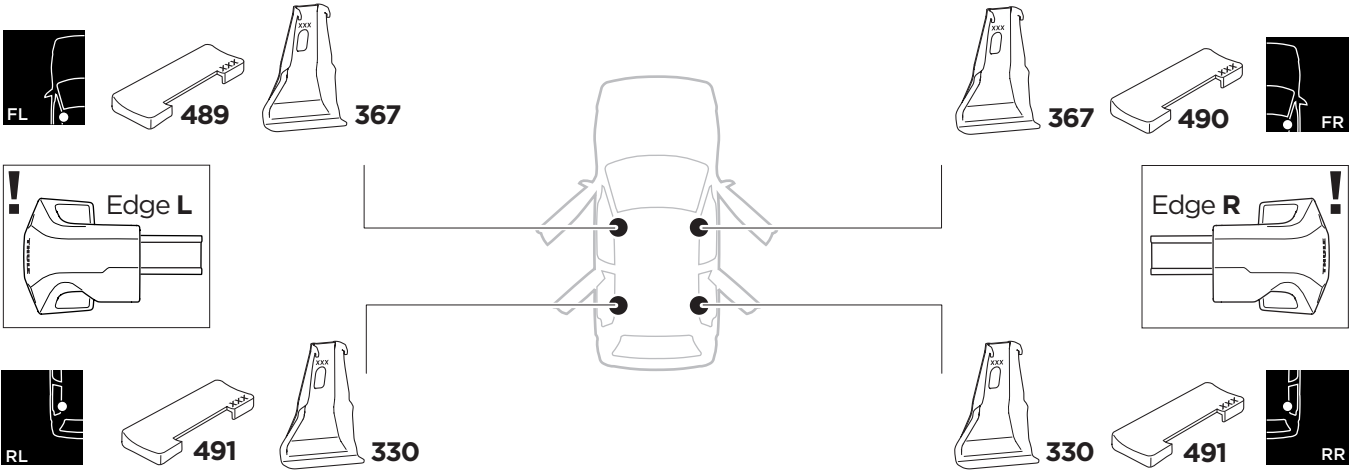

1

Kit 145130

SCION iM, 5-dr Hatchback, 16-16

TOYOTA Auris, 5-dr Hatchback, 13-19

TOYOTA Corolla, 5-dr Hatchback, 13-18

TOYOTA Corolla iM, 5-dr Hatchback, *17-18

*North America

ISO 11154-E

THULE WingBar Evo	THULE WingBar Edge	THULE WingBar	THULE SquareBar Evo	Evo X (scale)	Edge X (scale)
SCION iM , 5-dr Hatchback, 16-16				31	Q
TOYOTA Auris , 5-dr Hatchback, 13-19				31	Q
TOYOTA Corolla , 5-dr Hatchback, 13-18				31	Q
TOYOTA Corolla iM , 5-dr Hatchback, *17-18				31	Q

THULE ProBar Evo	THULE SlideBar Evo	X (mm/inch)
SCION iM , 5-dr Hatchback, 16-16		961 mm / 37 7/8"
TOYOTA Auris , 5-dr Hatchback, 13-19		961 mm / 37 7/8"
TOYOTA Corolla , 5-dr Hatchback, 13-18		961 mm / 37 7/8"
TOYOTA Corolla iM , 5-dr Hatchback, *17-18		961 mm / 37 7/8"