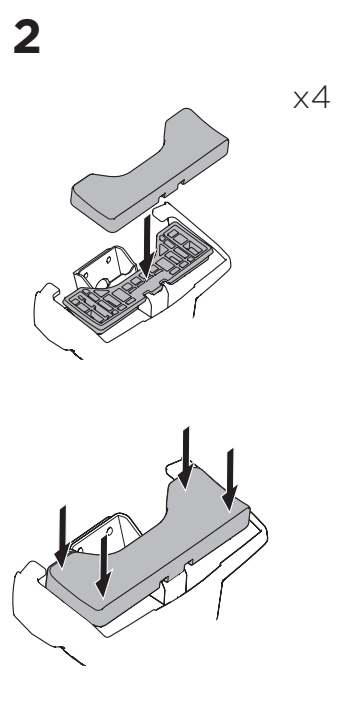

THULE WingBar Evo	THULE WingBar Edge	THULE WingBar	THULE SquareBar Evo	Evo X (scale)	Edge X (scale)
SCION iM , 5-dr Hatchback, 16-16				31	Q
TOYOTA Auris , 5-dr Hatchback, 13-19				31	Q
TOYOTA Corolla , 5-dr Hatchback, 13-18				31	Q
TOYOTA Corolla iM , 5-dr Hatchback, *17-18				31	Q

THULE ProBar Evo	THULE SlideBar Evo	X (mm/inch)
SCION iM , 5-dr Hatchback, 16-16		961 mm / 37 7/8"
TOYOTA Auris , 5-dr Hatchback, 13-19		961 mm / 37 7/8"
TOYOTA Corolla , 5-dr Hatchback, 13-18		961 mm / 37 7/8"
TOYOTA Corolla iM , 5-dr Hatchback, *17-18		961 mm / 37 7/8"