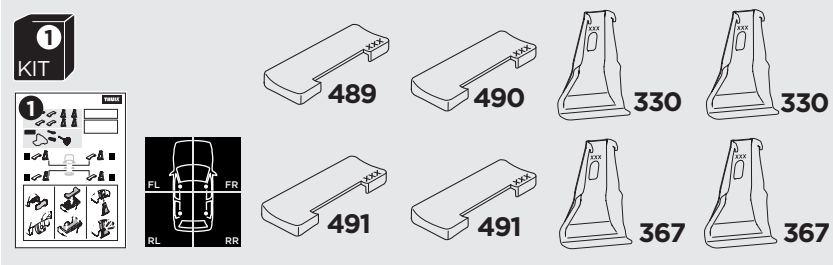

1

Kit 145130

SCION iM, 5-dr Hatchback, 16-16

TOYOTA Auris, 5-dr Hatchback, 13-19

TOYOTA Corolla, 5-dr Hatchback, 13-18

TOYOTA Corolla iM, 5-dr Hatchback, *17-18

*North America

ISO 11154-E

THULE WingBar Evo	THULE WingBar Edge	THULE WingBar	THULE SquareBar Evo	Evo X (scale)	Edge X (scale)
SCION iM , 5-dr Hatchback, 16-16				31	Q
TOYOTA Auris , 5-dr Hatchback, 13-19				31	Q
TOYOTA Corolla , 5-dr Hatchback, 13-18				31	Q
TOYOTA Corolla iM , 5-dr Hatchback, *17-18				31	Q

THULE ProBar Evo	THULE SlideBar Evo	X (mm/inch)
SCION iM , 5-dr Hatchback, 16-16		961 mm / 37 7/8"
TOYOTA Auris , 5-dr Hatchback, 13-19		961 mm / 37 7/8"
TOYOTA Corolla , 5-dr Hatchback, 13-18		961 mm / 37 7/8"
TOYOTA Corolla iM , 5-dr Hatchback, *17-18		961 mm / 37 7/8"