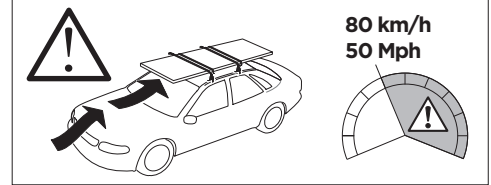

1

Kit 145128

SKODA Superb, 4-dr Sedan, 08-15

ISO 11154-E

THULE WingBar Evo	THULE WingBar Edge	THULE WingBar	THULE SquareBar Evo	Evo X (scale)	Edge X (scale)
SKODA Superb, 4-dr Sedan, 08-15				42,5	L
THULE ProBar Evo	THULE SlideBar Evo				X (mm/inch)
SKODA Superb, 4-dr Sedan, 08-15				1076 mm / 42 3/8"	

THULE WingBar Evo	THULE WingBar Edge	THULE WingBar	THULE SquareBar Evo	Evo Y (scale)	Edge Y (scale)
SKODA Superb, 4-dr Sedan, 08-15				38,5	B
THULE ProBar Evo	THULE SlideBar Evo				Y (mm/inch)
SKODA Superb, 4-dr Sedan, 08-15				1036 mm / 40 3/4"	

	W (mm/inch)	Z (mm/inch)
SKODA Superb, 4-dr Sedan, 08-15	820 mm / 32 1/4"	355 mm / 14"