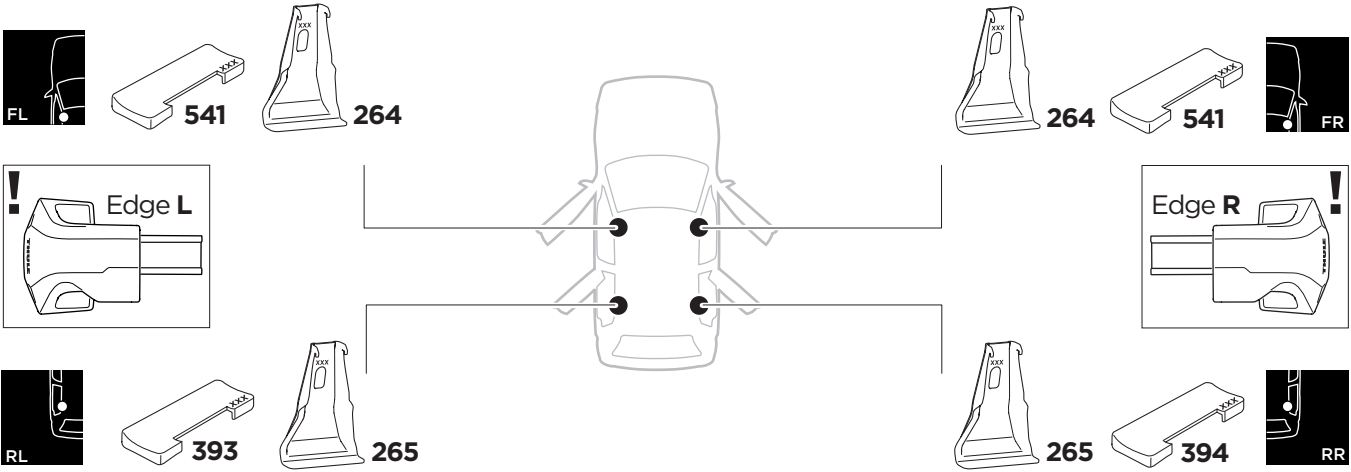

1

Kit 145128

SKODA Superb, 4-dr Sedan, 08-15

ISO 11154-E

THULE WingBar Evo	THULE WingBar Edge	THULE WingBar	THULE SquareBar Evo	Evo X (scale)	Edge X (scale)
SKODA Superb, 4-dr Sedan, 08-15				42,5	L
THULE ProBar Evo	THULE SlideBar Evo				X (mm/inch)
SKODA Superb, 4-dr Sedan, 08-15				1076 mm / 42 3/8"	

THULE WingBar Evo	THULE WingBar Edge	THULE WingBar	THULE SquareBar Evo	Evo Y (scale)	Edge Y (scale)
SKODA Superb, 4-dr Sedan, 08-15				38,5	B
THULE ProBar Evo	THULE SlideBar Evo				Y (mm/inch)
SKODA Superb, 4-dr Sedan, 08-15				1036 mm / 40 3/4"	

	W (mm/inch)	Z (mm/inch)
SKODA Superb, 4-dr Sedan, 08-15	820 mm / 32 1/4"	355 mm / 14"