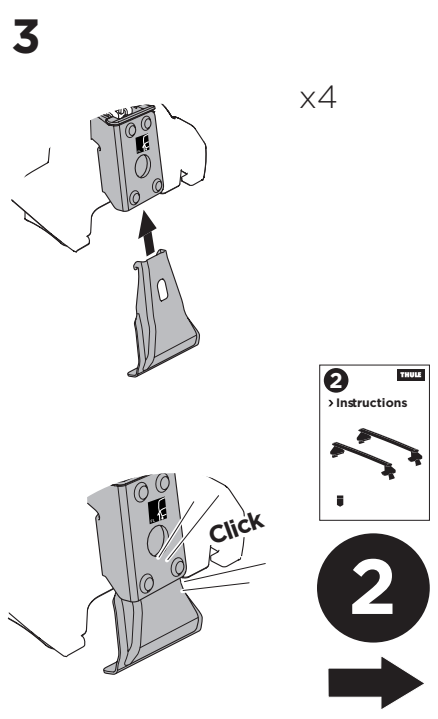

1

Kit 145128

SKODA Superb, 4-dr Sedan, 08-15

ISO 11154-E

THULE WingBar Evo	THULE WingBar Edge	THULE WingBar	THULE SquareBar Evo	Evo X (scale)	Edge X (scale)
SKODA Superb, 4-dr Sedan, 08-15				42,5	L
THULE ProBar Evo	THULE SlideBar Evo				X (mm/inch)
SKODA Superb, 4-dr Sedan, 08-15				1076 mm / 42 3/8"	

THULE WingBar Evo	THULE WingBar Edge	THULE WingBar	THULE SquareBar Evo	Evo Y (scale)	Edge Y (scale)
SKODA Superb, 4-dr Sedan, 08-15				38,5	B
THULE ProBar Evo	THULE SlideBar Evo				Y (mm/inch)
SKODA Superb, 4-dr Sedan, 08-15				1036 mm / 40 3/4"	

	W (mm/inch)	Z (mm/inch)
SKODA Superb, 4-dr Sedan, 08-15	820 mm / 32 1/4"	355 mm / 14"