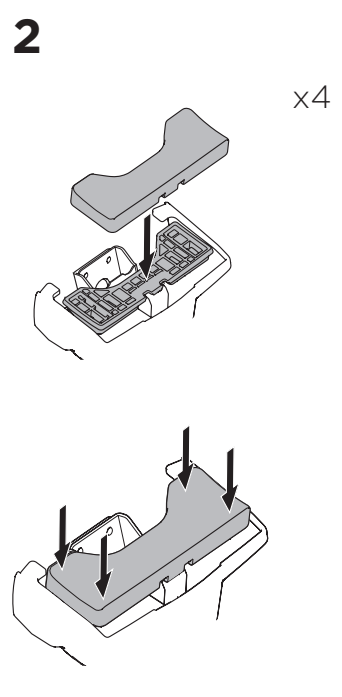

1

Kit 145128

SKODA Superb, 4-dr Sedan, 08-15

ISO 11154-E

THULE WingBar Evo	THULE WingBar Edge	THULE WingBar	THULE SquareBar Evo	Evo X (scale)	Edge X (scale)
SKODA Superb, 4-dr Sedan, 08-15				42,5	L
THULE ProBar Evo	THULE SlideBar Evo				X (mm/inch)
SKODA Superb, 4-dr Sedan, 08-15				1076 mm / 42 3/8"	

THULE WingBar Evo	THULE WingBar Edge	THULE WingBar	THULE SquareBar Evo	Evo Y (scale)	Edge Y (scale)
SKODA Superb, 4-dr Sedan, 08-15				38,5	B
THULE ProBar Evo	THULE SlideBar Evo				Y (mm/inch)
SKODA Superb, 4-dr Sedan, 08-15				1036 mm / 40 3/4"	

	W (mm/inch)	Z (mm/inch)
SKODA Superb, 4-dr Sedan, 08-15	820 mm / 32 1/4"	355 mm / 14"