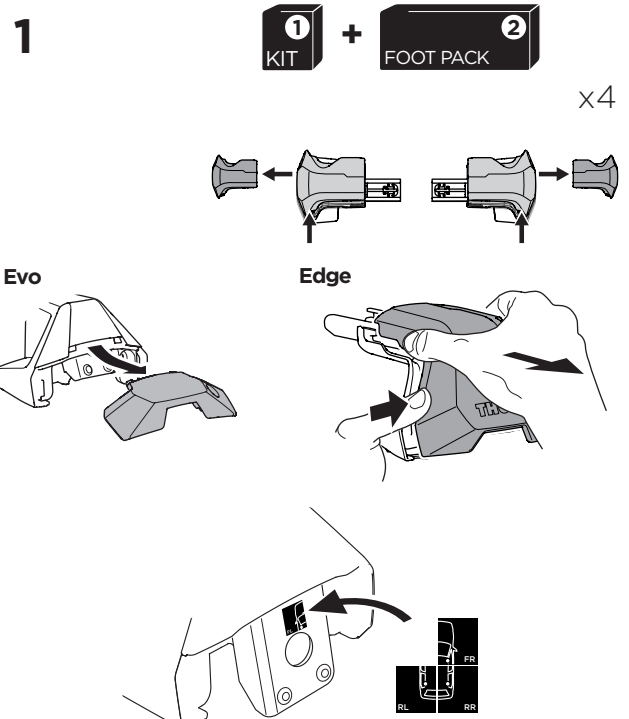

1

Kit 145128

SKODA Superb, 4-dr Sedan, 08-15

ISO 11154-E

THULE WingBar Evo	THULE WingBar Edge	THULE WingBar	THULE SquareBar Evo	Evo X (scale)	Edge X (scale)
SKODA Superb, 4-dr Sedan, 08-15				42,5	L
THULE ProBar Evo	THULE SlideBar Evo				X (mm/inch)
SKODA Superb, 4-dr Sedan, 08-15				1076 mm / 42 3/8"	

THULE WingBar Evo	THULE WingBar Edge	THULE WingBar	THULE SquareBar Evo	Evo Y (scale)	Edge Y (scale)
SKODA Superb, 4-dr Sedan, 08-15				38,5	B
THULE ProBar Evo	THULE SlideBar Evo				Y (mm/inch)
SKODA Superb, 4-dr Sedan, 08-15				1036 mm / 40 3/4"	

	W (mm/inch)	Z (mm/inch)
SKODA Superb, 4-dr Sedan, 08-15	820 mm / 32 1/4"	355 mm / 14"