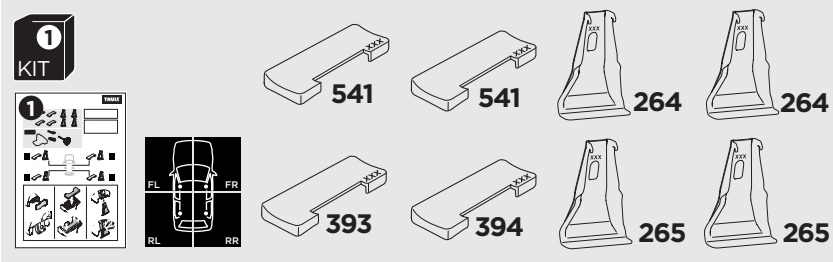

1

Kit 145128

SKODA Superb, 4-dr Sedan, 08-15

ISO 11154-E

THULE WingBar Evo	THULE WingBar Edge	THULE WingBar	THULE SquareBar Evo	Evo X (scale)	Edge X (scale)
SKODA Superb, 4-dr Sedan, 08-15				42,5	L
THULE ProBar Evo	THULE SlideBar Evo				X (mm/inch)
SKODA Superb, 4-dr Sedan, 08-15				1076 mm / 42 3/8"	

THULE WingBar Evo	THULE WingBar Edge	THULE WingBar	THULE SquareBar Evo	Evo Y (scale)	Edge Y (scale)
SKODA Superb, 4-dr Sedan, 08-15				38,5	B
THULE ProBar Evo	THULE SlideBar Evo				Y (mm/inch)
SKODA Superb, 4-dr Sedan, 08-15				1036 mm / 40 3/4"	

	W (mm/inch)	Z (mm/inch)
SKODA Superb, 4-dr Sedan, 08-15	820 mm / 32 1/4"	355 mm / 14"