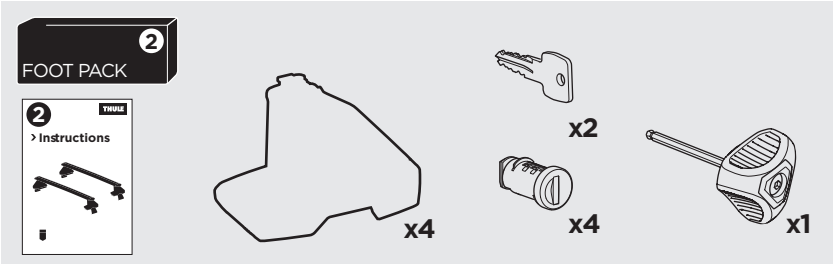

1

Kit 145128

SKODA Superb, 4-dr Sedan, 08-15

ISO 11154-E

THULE WingBar Evo	THULE WingBar Edge	THULE WingBar	THULE SquareBar Evo	Evo X (scale)	Edge X (scale)
SKODA Superb, 4-dr Sedan, 08-15				42,5	L
THULE ProBar Evo	THULE SlideBar Evo				X (mm/inch)
SKODA Superb, 4-dr Sedan, 08-15				1076 mm / 42 3/8"	

THULE WingBar Evo	THULE WingBar Edge	THULE WingBar	THULE SquareBar Evo	Evo Y (scale)	Edge Y (scale)
SKODA Superb, 4-dr Sedan, 08-15				38,5	B
THULE ProBar Evo	THULE SlideBar Evo				Y (mm/inch)
SKODA Superb, 4-dr Sedan, 08-15				1036 mm / 40 3/4"	

	W (mm/inch)	Z (mm/inch)
SKODA Superb, 4-dr Sedan, 08-15	820 mm / 32 1/4"	355 mm / 14"