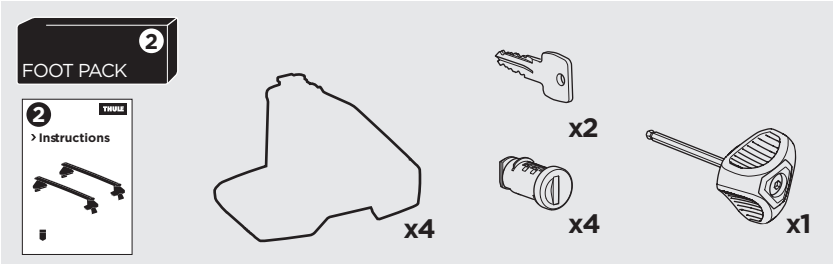

1

Kit 145127

NISSAN Leaf, 5-dr Hatchback 10-17

NISSAN Leaf, 5-dr Hatchback 18-

ISO 11154-E

THULE WingBar Evo THULE WingBar Edge THULE WingBar THULE SquareBar Evo	Evo X (scale)	Edge X (scale)
NISSAN Leaf, 5-dr Hatchback 10-17	41,5	N
NISSAN Leaf, 5-dr Hatchback 18-	42	M

THULE ProBar Evo THULE SlideBar Evo	X (mm/inch)
NISSAN Leaf, 5-dr Hatchback 10-17	1066 mm / 42"
NISSAN Leaf, 5-dr Hatchback 18-	1071 mm / 42 1/8"

THULE WingBar Evo THULE WingBar Edge THULE WingBar THULE SquareBar Evo	Evo Y (scale)	Edge Y (scale)
NISSAN Leaf, 5-dr Hatchback 10-17	32	O
NISSAN Leaf, 5-dr Hatchback 18-	32	O

THULE ProBar Evo THULE SlideBar Evo	Y (mm/inch)
NISSAN Leaf, 5-dr Hatchback 10-17	971 mm / 38 1/4"
NISSAN Leaf, 5-dr Hatchback 18-	971 mm / 38 1/4"

	W (mm/inch)	Z (mm/inch)
NISSAN Leaf, 5-dr Hatchback 10-17	710 mm / 28"	280 mm / 11"
NISSAN Leaf, 5-dr Hatchback 18-	710 mm / 28"	280 mm / 11"