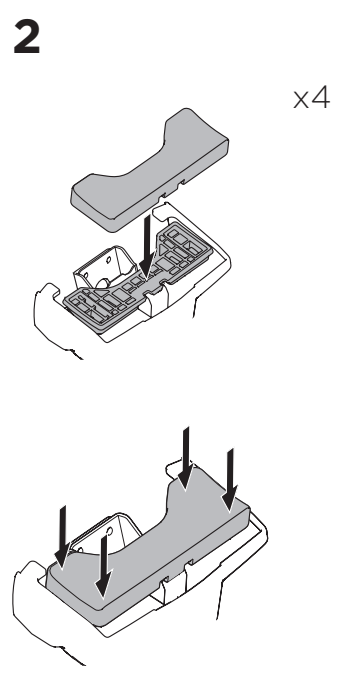

1

Kit 145124

FORD Focus, 4-dr Sedan, 11-18

ISO 11154-E

THULE WingBar Evo	THULE WingBar Edge	THULE WingBar	THULE SquareBar Evo	Evo X (scale)	Edge X (scale)
FORD Focus, 4-dr Sedan, 11-18				39	A
THULE ProBar Evo	THULE SlideBar Evo				X (mm/inch)
FORD Focus, 4-dr Sedan, 11-18				1041 mm / 41"	

THULE WingBar Evo	THULE WingBar Edge	THULE WingBar	THULE SquareBar Evo	Evo Y (scale)	Edge Y (scale)
FORD Focus, 4-dr Sedan, 11-18				35	I
THULE ProBar Evo	THULE SlideBar Evo				Y (mm/inch)
FORD Focus, 4-dr Sedan, 11-18				1001 mm / 39 3/8"	

	W (mm/inch)	Z (mm/inch)
FORD Focus, 4-dr Sedan, 11-18	790 mm / 31 1/8"	250 mm / 9 7/8"