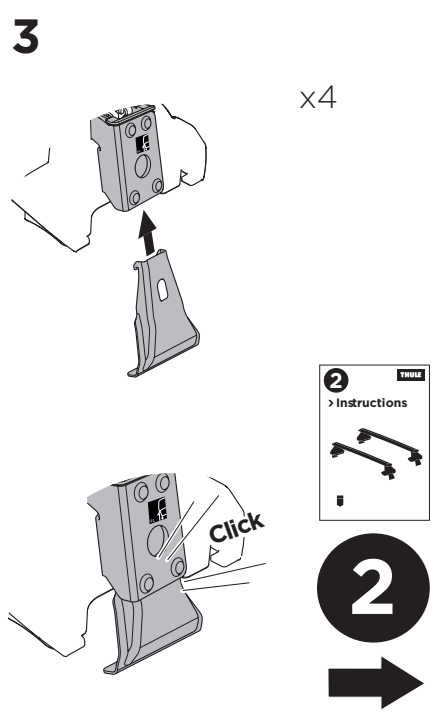

1

Kit 145124

FORD Focus, 4-dr Sedan, 11-18

ISO 11154-E

THULE WingBar Evo	THULE WingBar Edge	THULE WingBar	THULE SquareBar Evo	Evo X (scale)	Edge X (scale)
FORD Focus, 4-dr Sedan, 11-18				39	A
THULE ProBar Evo	THULE SlideBar Evo				X (mm/inch)
FORD Focus, 4-dr Sedan, 11-18				1041 mm / 41"	

THULE WingBar Evo	THULE WingBar Edge	THULE WingBar	THULE SquareBar Evo	Evo Y (scale)	Edge Y (scale)
FORD Focus, 4-dr Sedan, 11-18				35	I
THULE ProBar Evo	THULE SlideBar Evo				Y (mm/inch)
FORD Focus, 4-dr Sedan, 11-18				1001 mm / 39 3/8"	

	W (mm/inch)	Z (mm/inch)
FORD Focus, 4-dr Sedan, 11-18	790 mm / 31 1/8"	250 mm / 9 7/8"