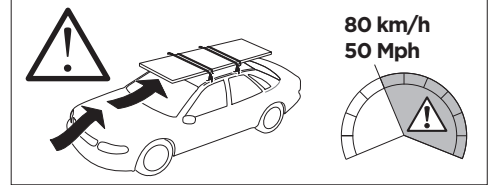

1

Kit 145124

FORD Focus, 4-dr Sedan, 11-18

ISO 11154-E

THULE WingBar Evo	THULE WingBar Edge	THULE WingBar	THULE SquareBar Evo	Evo X (scale)	Edge X (scale)
FORD Focus, 4-dr Sedan, 11-18				39	A
THULE ProBar Evo	THULE SlideBar Evo				X (mm/inch)
FORD Focus, 4-dr Sedan, 11-18				1041 mm / 41"	

	W (mm/inch)	Z (mm/inch)
FORD Focus, 4-dr Sedan, 11-18	790 mm / 31 1/8"	250 mm / 9 7/8"