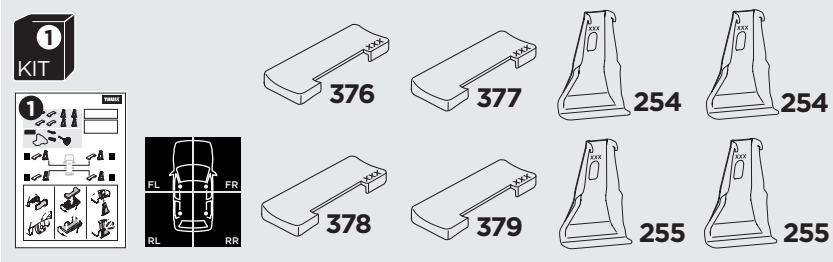

## Kit 145119

SKODA Rapid Liftback, 5-dr Hatchback, 13-  
SEAT Toledo, 5-dr Hatchback, 13-

ISO 11154-E

THULE WingBar Evo	THULE WingBar Edge	THULE WingBar	THULE SquareBar Evo	<b>Evo X (scale)</b>	<b>Edge X (scale)</b>
<b>SKODA Rapid Liftback, 5-dr Hatchback, 13-</b>				43,5	J
<b>SEAT Toledo, 5-dr Hatchback, 13-</b>				43,5	J

THULE ProBar Evo	THULE SlideBar Evo			<b>X (mm/inch)</b>	
<b>SKODA Rapid Liftback, 5-dr Hatchback, 13-</b>				1086 mm / 42 3/4"	
<b>SEAT Toledo, 5-dr Hatchback, 13-</b>				1086 mm / 42 3/4"	

THULE WingBar Evo	THULE WingBar Edge	THULE WingBar	THULE SquareBar Evo	<b>Evo Y (scale)</b>	<b>Edge Y (scale)</b>
<b>SKODA Rapid Liftback, 5-dr Hatchback, 13-</b>				40,5	P
<b>SEAT Toledo, 5-dr Hatchback, 13-</b>				40,5	P

THULE ProBar Evo	THULE SlideBar Evo			<b>Y (mm/inch)</b>	
<b>SKODA Rapid Liftback, 5-dr Hatchback, 13-</b>				1056 mm / 41 5/8"	
<b>SEAT Toledo, 5-dr Hatchback, 13-</b>				1056 mm / 41 5/8"	

	<b>W (mm/inch)</b>	<b>Z (mm/inch)</b>
<b>SKODA Rapid Liftback, 5-dr Hatchback, 13-</b>	715 mm / 28 1/8"	180 mm / 7 1/8"
<b>SEAT Toledo, 5-dr Hatchback, 13-</b>	715 mm / 28 1/8"	180 mm / 7 1/8"