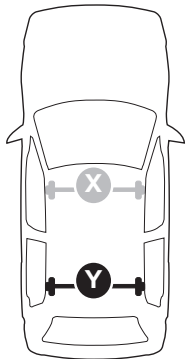

## Kit 145119

SKODA Rapid Liftback, 5-dr Hatchback, 13-  
SEAT Toledo, 5-dr Hatchback, 13-

ISO 11154-E

THULE WingBar Evo	THULE WingBar Edge	THULE WingBar	THULE SquareBar Evo	<b>Evo X (scale)</b>	<b>Edge X (scale)</b>
<b>SKODA Rapid Liftback, 5-dr Hatchback, 13-</b>				43,5	J
<b>SEAT Toledo, 5-dr Hatchback, 13-</b>				43,5	J

THULE ProBar Evo	THULE SlideBar Evo			<b>X (mm/inch)</b>	
<b>SKODA Rapid Liftback, 5-dr Hatchback, 13-</b>				1086 mm / 42 3/4"	
<b>SEAT Toledo, 5-dr Hatchback, 13-</b>				1086 mm / 42 3/4"	

THULE WingBar Evo	THULE WingBar Edge	THULE WingBar	THULE SquareBar Evo	<b>Evo Y (scale)</b>	<b>Edge Y (scale)</b>
<b>SKODA Rapid Liftback, 5-dr Hatchback, 13-</b>				40,5	P
<b>SEAT Toledo, 5-dr Hatchback, 13-</b>				40,5	P

THULE ProBar Evo	THULE SlideBar Evo			<b>Y (mm/inch)</b>	
<b>SKODA Rapid Liftback, 5-dr Hatchback, 13-</b>				1056 mm / 41 5/8"	
<b>SEAT Toledo, 5-dr Hatchback, 13-</b>				1056 mm / 41 5/8"	

	<b>W (mm/inch)</b>	<b>Z (mm/inch)</b>
<b>SKODA Rapid Liftback, 5-dr Hatchback, 13-</b>	715 mm / 28 1/8"	180 mm / 7 1/8"
<b>SEAT Toledo, 5-dr Hatchback, 13-</b>	715 mm / 28 1/8"	180 mm / 7 1/8"