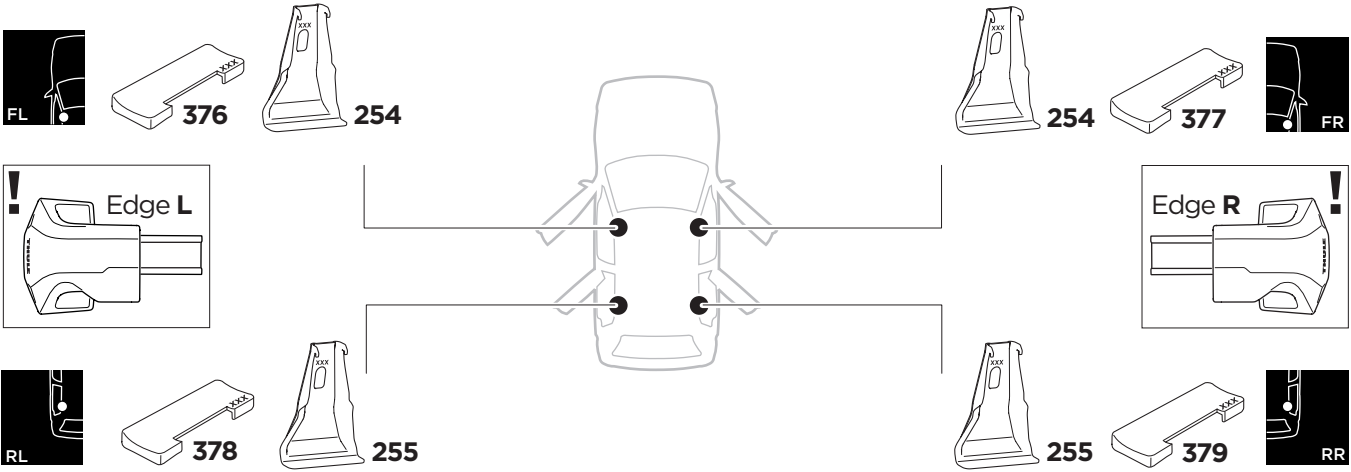

# 1

## Kit 145119

SKODA Rapid Liftback, 5-dr Hatchback, 13-  
SEAT Toledo, 5-dr Hatchback, 13-

ISO 11154-E

THULE WingBar Evo	THULE WingBar Edge	THULE WingBar	THULE SquareBar Evo	<b>Evo X (scale)</b>	<b>Edge X (scale)</b>
<b>SKODA Rapid Liftback, 5-dr Hatchback, 13-</b>				43,5	J
<b>SEAT Toledo, 5-dr Hatchback, 13-</b>				43,5	J

THULE ProBar Evo	THULE SlideBar Evo			<b>X (mm/inch)</b>	
<b>SKODA Rapid Liftback, 5-dr Hatchback, 13-</b>				1086 mm / 42 3/4"	
<b>SEAT Toledo, 5-dr Hatchback, 13-</b>				1086 mm / 42 3/4"	

THULE WingBar Evo	THULE WingBar Edge	THULE WingBar	THULE SquareBar Evo	<b>Evo Y (scale)</b>	<b>Edge Y (scale)</b>
<b>SKODA Rapid Liftback, 5-dr Hatchback, 13-</b>				40,5	P
<b>SEAT Toledo, 5-dr Hatchback, 13-</b>				40,5	P

THULE ProBar Evo	THULE SlideBar Evo			<b>Y (mm/inch)</b>	
<b>SKODA Rapid Liftback, 5-dr Hatchback, 13-</b>				1056 mm / 41 5/8"	
<b>SEAT Toledo, 5-dr Hatchback, 13-</b>				1056 mm / 41 5/8"	

	<b>W (mm/inch)</b>	<b>Z (mm/inch)</b>
<b>SKODA Rapid Liftback, 5-dr Hatchback, 13-</b>	715 mm / 28 1/8"	180 mm / 7 1/8"
<b>SEAT Toledo, 5-dr Hatchback, 13-</b>	715 mm / 28 1/8"	180 mm / 7 1/8"