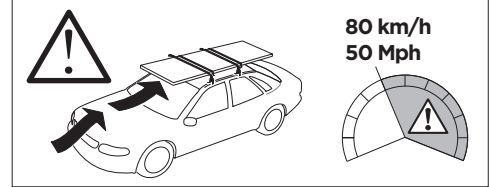

1

Kit 145118

TOYOTA RAV4 (Mk. III), 5-dr SUV, 05-12

ISO 11154-E