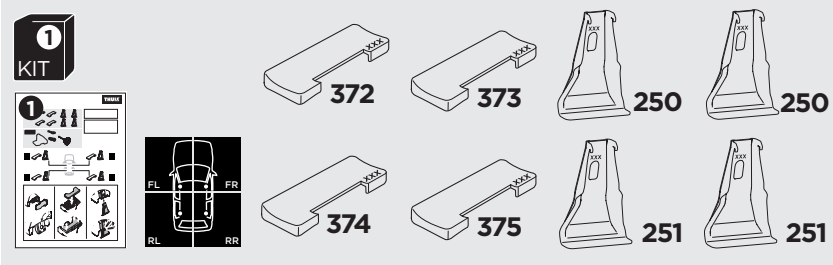

1

Kit 145117

CITROËN C4, 5-dr Hatchback, 10-18

ISO 11154-E

THULE WingBar Evo	THULE WingBar Edge	THULE WingBar	THULE SquareBar Evo	Evo X (scale)	Edge X (scale)
CITROËN C4, 5-dr Hatchback, 10-18				39.5	R

THULE ProBar Evo	THULE SlideBar Evo	X (mm/inch)		
CITROËN C4, 5-dr Hatchback, 10-18		1046 mm / 41 1/8"		

THULE WingBar Evo	THULE WingBar Edge	THULE WingBar	THULE SquareBar Evo	Evo Y (scale)	Edge Y (scale)
CITROËN C4, 5-dr Hatchback, 10-18				33.5	L

THULE ProBar Evo	THULE SlideBar Evo	Y (mm/inch)		
CITROËN C4, 5-dr Hatchback, 10-18		986 mm / 38 7/8"		

	W (mm/inch)	Z (mm/inch)
CITROËN C4, 5-dr Hatchback, 10-18	730 mm / 28 3/4"	210 mm / 8 1/4"