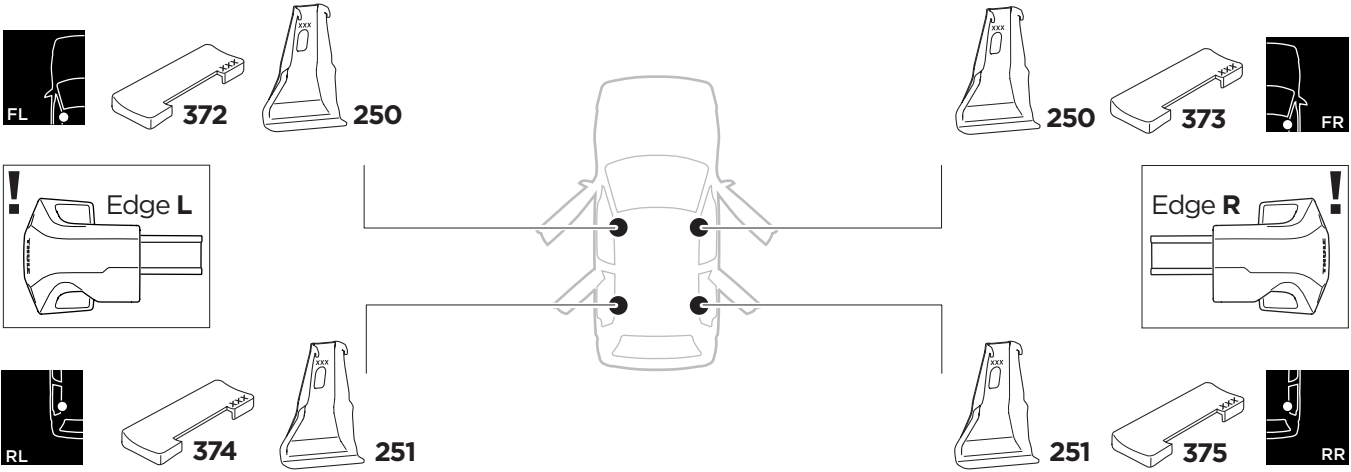

1

Kit 145117

CITROËN C4, 5-dr Hatchback, 10-18

ISO 11154-E

THULE WingBar Evo	THULE WingBar Edge	THULE WingBar	THULE SquareBar Evo	Evo X (scale)	Edge X (scale)
CITROËN C4, 5-dr Hatchback, 10-18				39.5	R

THULE ProBar Evo	THULE SlideBar Evo	X (mm/inch)		
CITROËN C4, 5-dr Hatchback, 10-18		1046 mm / 41 1/8"		

THULE WingBar Evo	THULE WingBar Edge	THULE WingBar	THULE SquareBar Evo	Evo Y (scale)	Edge Y (scale)
CITROËN C4, 5-dr Hatchback, 10-18				33.5	L

THULE ProBar Evo	THULE SlideBar Evo	Y (mm/inch)		
CITROËN C4, 5-dr Hatchback, 10-18		986 mm / 38 7/8"		

	W (mm/inch)	Z (mm/inch)
CITROËN C4, 5-dr Hatchback, 10-18	730 mm / 28 3/4"	210 mm / 8 1/4"