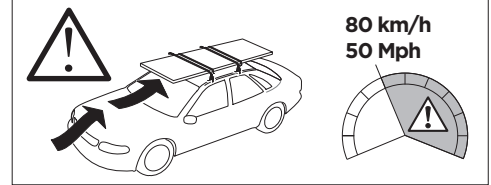

1

Kit 145116

LAND ROVER Range Rover Sport, 5-dr SUV, 04-09, 10-13

ISO 11154-E