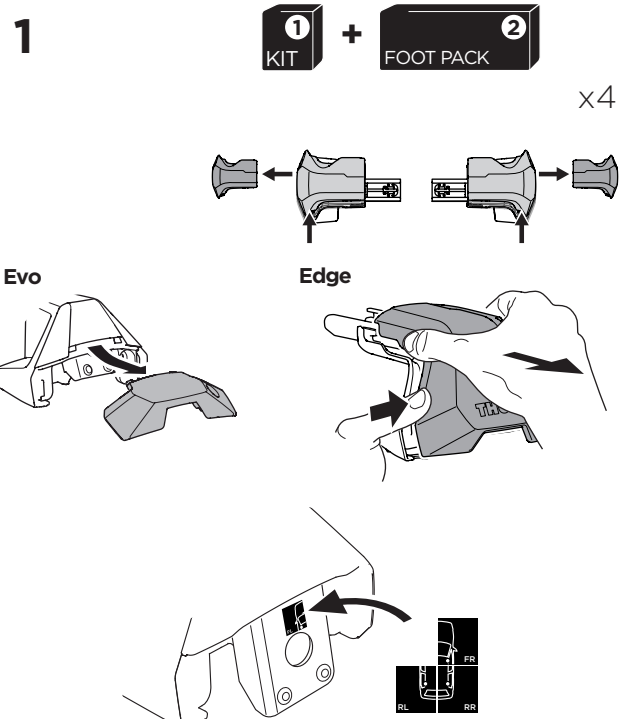

1

Kit 145115

FORD Mondeo, 5-dr Estate, 07-14*

*Without roof railing

ISO 11154-E

THULE WingBar Evo	THULE WingBar Edge	THULE WingBar	THULE SquareBar Evo	Evo X (scale)	Edge X (scale)
FORD Mondeo, 5-dr Estate, 07-14*				41,5	N
THULE ProBar Evo	THULE SlideBar Evo				X (mm/inch)
FORD Mondeo, 5-dr Estate, 07-14*				1066 mm / 42"	

THULE WingBar Evo	THULE WingBar Edge	THULE WingBar	THULE SquareBar Evo	Evo Y (scale)	Edge Y (scale)
FORD Mondeo, 5-dr Estate, 07-14*				35,5	H
THULE ProBar Evo	THULE SlideBar Evo				Y (mm/inch)
FORD Mondeo, 5-dr Estate, 07-14*				1006 mm / 39 5/8"	

	W (mm/inch)	Z (mm/inch)
FORD Mondeo, 5-dr Estate, 07-14*	815 mm / 32 1/8"	270 mm / 10 5/8"