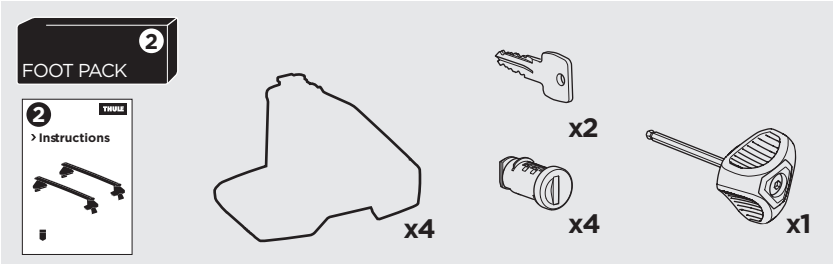

1

Kit 145115

FORD Mondeo, 5-dr Estate, 07-14*

*Without roof railing

ISO 11154-E

THULE WingBar Evo	THULE WingBar Edge	THULE WingBar	THULE SquareBar Evo	Evo X (scale)	Edge X (scale)
FORD Mondeo, 5-dr Estate, 07-14*				41,5	N
THULE ProBar Evo	THULE SlideBar Evo				X (mm/inch)
FORD Mondeo, 5-dr Estate, 07-14*				1066 mm / 42"	

THULE WingBar Evo	THULE WingBar Edge	THULE WingBar	THULE SquareBar Evo	Evo Y (scale)	Edge Y (scale)
FORD Mondeo, 5-dr Estate, 07-14*				35,5	H
THULE ProBar Evo	THULE SlideBar Evo				Y (mm/inch)
FORD Mondeo, 5-dr Estate, 07-14*				1006 mm / 39 5/8"	

	W (mm/inch)	Z (mm/inch)
FORD Mondeo, 5-dr Estate, 07-14*	815 mm / 32 1/8"	270 mm / 10 5/8"