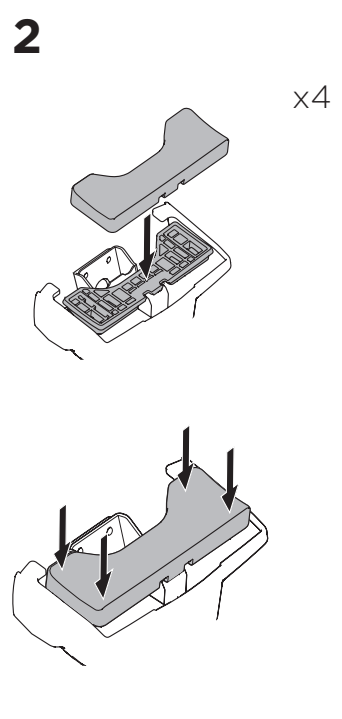

1

Kit 145115

FORD Mondeo, 5-dr Estate, 07-14*

*Without roof railing

ISO 11154-E

THULE WingBar Evo	THULE WingBar Edge	THULE WingBar	THULE SquareBar Evo	Evo X (scale)	Edge X (scale)
FORD Mondeo, 5-dr Estate, 07-14*				41,5	N
THULE ProBar Evo	THULE SlideBar Evo				X (mm/inch)
FORD Mondeo, 5-dr Estate, 07-14*				1066 mm / 42"	

THULE WingBar Evo	THULE WingBar Edge	THULE WingBar	THULE SquareBar Evo	Evo Y (scale)	Edge Y (scale)
FORD Mondeo, 5-dr Estate, 07-14*				35,5	H
THULE ProBar Evo	THULE SlideBar Evo				Y (mm/inch)
FORD Mondeo, 5-dr Estate, 07-14*				1006 mm / 39 5/8"	

	W (mm/inch)	Z (mm/inch)
FORD Mondeo, 5-dr Estate, 07-14*	815 mm / 32 1/8"	270 mm / 10 5/8"