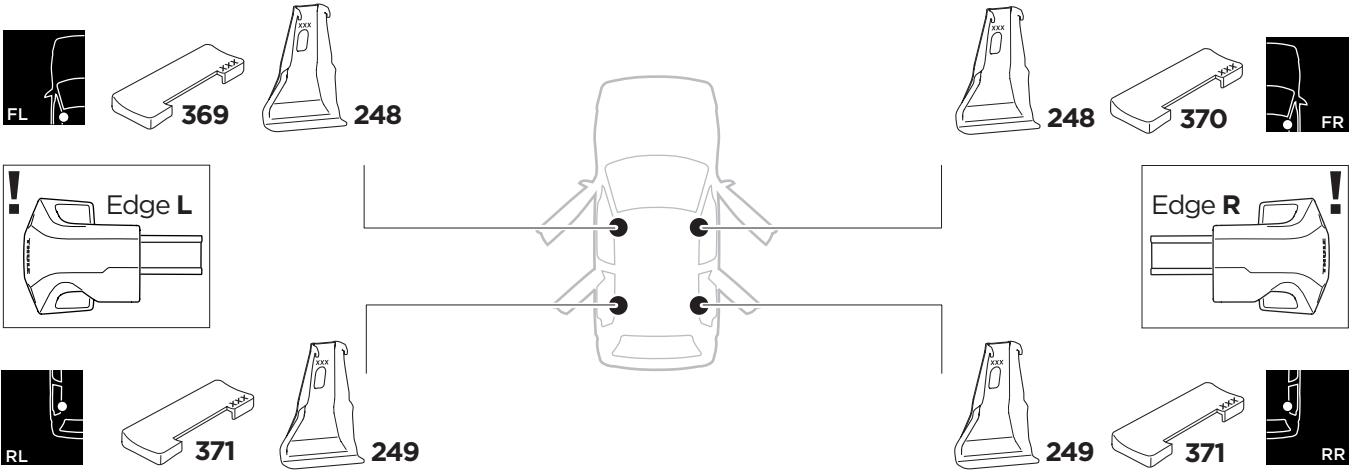

1

Kit 145115

FORD Mondeo, 5-dr Estate, 07-14*

*Without roof railing

ISO 11154-E

THULE WingBar Evo	THULE WingBar Edge	THULE WingBar	THULE SquareBar Evo	Evo X (scale)	Edge X (scale)
FORD Mondeo, 5-dr Estate, 07-14*				41,5	N
THULE ProBar Evo	THULE SlideBar Evo				X (mm/inch)
FORD Mondeo, 5-dr Estate, 07-14*				1066 mm / 42"	

THULE WingBar Evo	THULE WingBar Edge	THULE WingBar	THULE SquareBar Evo	Evo Y (scale)	Edge Y (scale)
FORD Mondeo, 5-dr Estate, 07-14*				35,5	H
THULE ProBar Evo	THULE SlideBar Evo				Y (mm/inch)
FORD Mondeo, 5-dr Estate, 07-14*				1006 mm / 39 5/8"	

	W (mm/inch)	Z (mm/inch)
FORD Mondeo, 5-dr Estate, 07-14*	815 mm / 32 1/8"	270 mm / 10 5/8"