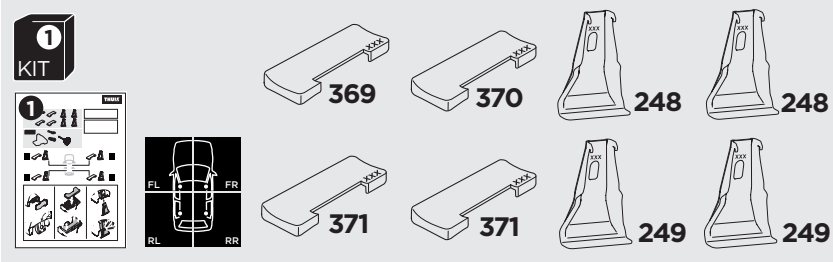

1

Kit 145115

FORD Mondeo, 5-dr Estate, 07-14*

*Without roof railing

ISO 11154-E

THULE WingBar Evo	THULE WingBar Edge	THULE WingBar	THULE SquareBar Evo	Evo X (scale)	Edge X (scale)
FORD Mondeo, 5-dr Estate, 07-14*				41,5	N
THULE ProBar Evo	THULE SlideBar Evo				X (mm/inch)
FORD Mondeo, 5-dr Estate, 07-14*				1066 mm / 42"	

THULE WingBar Evo	THULE WingBar Edge	THULE WingBar	THULE SquareBar Evo	Evo Y (scale)	Edge Y (scale)
FORD Mondeo, 5-dr Estate, 07-14*				35,5	H
THULE ProBar Evo	THULE SlideBar Evo				Y (mm/inch)
FORD Mondeo, 5-dr Estate, 07-14*				1006 mm / 39 5/8"	

	W (mm/inch)	Z (mm/inch)
FORD Mondeo, 5-dr Estate, 07-14*	815 mm / 32 1/8"	270 mm / 10 5/8"