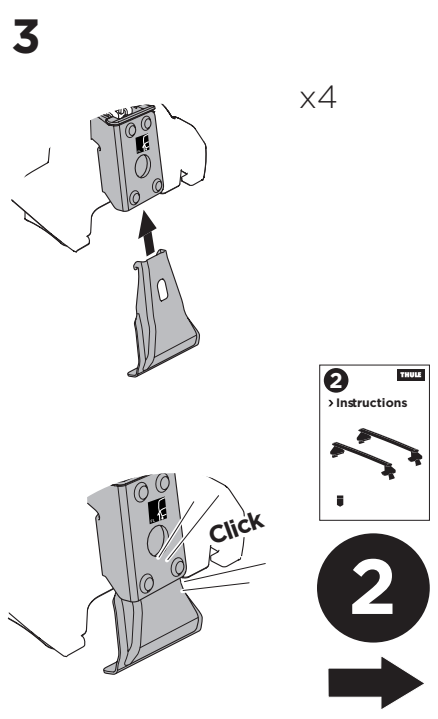

1

Kit 145115

FORD Mondeo, 5-dr Estate, 07-14*

*Without roof railing

ISO 11154-E

THULE WingBar Evo	THULE WingBar Edge	THULE WingBar	THULE SquareBar Evo	Evo X (scale)	Edge X (scale)
FORD Mondeo, 5-dr Estate, 07-14*				41,5	N
THULE ProBar Evo	THULE SlideBar Evo				X (mm/inch)
FORD Mondeo, 5-dr Estate, 07-14*				1066 mm / 42"	

THULE WingBar Evo	THULE WingBar Edge	THULE WingBar	THULE SquareBar Evo	Evo Y (scale)	Edge Y (scale)
FORD Mondeo, 5-dr Estate, 07-14*				35,5	H
THULE ProBar Evo	THULE SlideBar Evo				Y (mm/inch)
FORD Mondeo, 5-dr Estate, 07-14*				1006 mm / 39 5/8"	

	W (mm/inch)	Z (mm/inch)
FORD Mondeo, 5-dr Estate, 07-14*	815 mm / 32 1/8"	270 mm / 10 5/8"